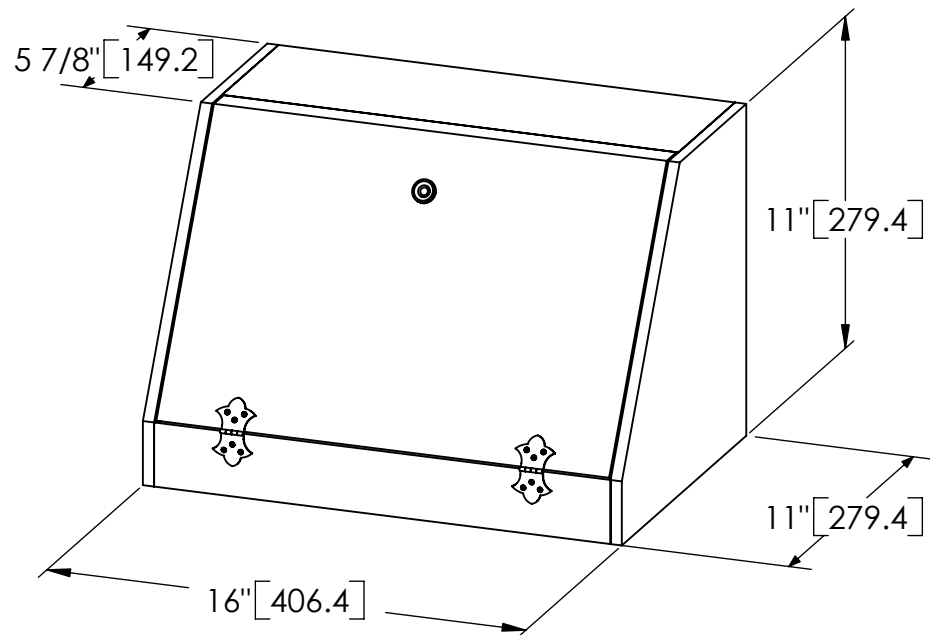

Note: Values Enclosed With  
[Brackets] Are In mm

1/16" [1.6] (Door Clearance)

Parts List

Item	Quantity	Description	Material	Thickness	Width	Length
1	2	Rockler 25775 Butterfly Hinge	Brass	1/32"	1 5/16"	2 1/4"
2	1	Rockler 1052PB Captiva Brass Knob	Brass	NA	3/4"	9/16"
3	1	Bottom	White Melamine	3/4"	10 1/4"	15 1/4"
4	1	Front	Oak	3/4"	2 1/8"	15 1/4"
5	1	Top	Oak	3/4"	5 7/16"	15 1/4"
6	1	Door	Oak	3/4"	10 5/8"	15 1/8"
7	1	Back	Oak	3/4"	10 5/8"	15 1/4"
8	1	End - Left	Oak	3/4"	11"	11"
9	1	End - Right	Oak	3/4"	11"	11"