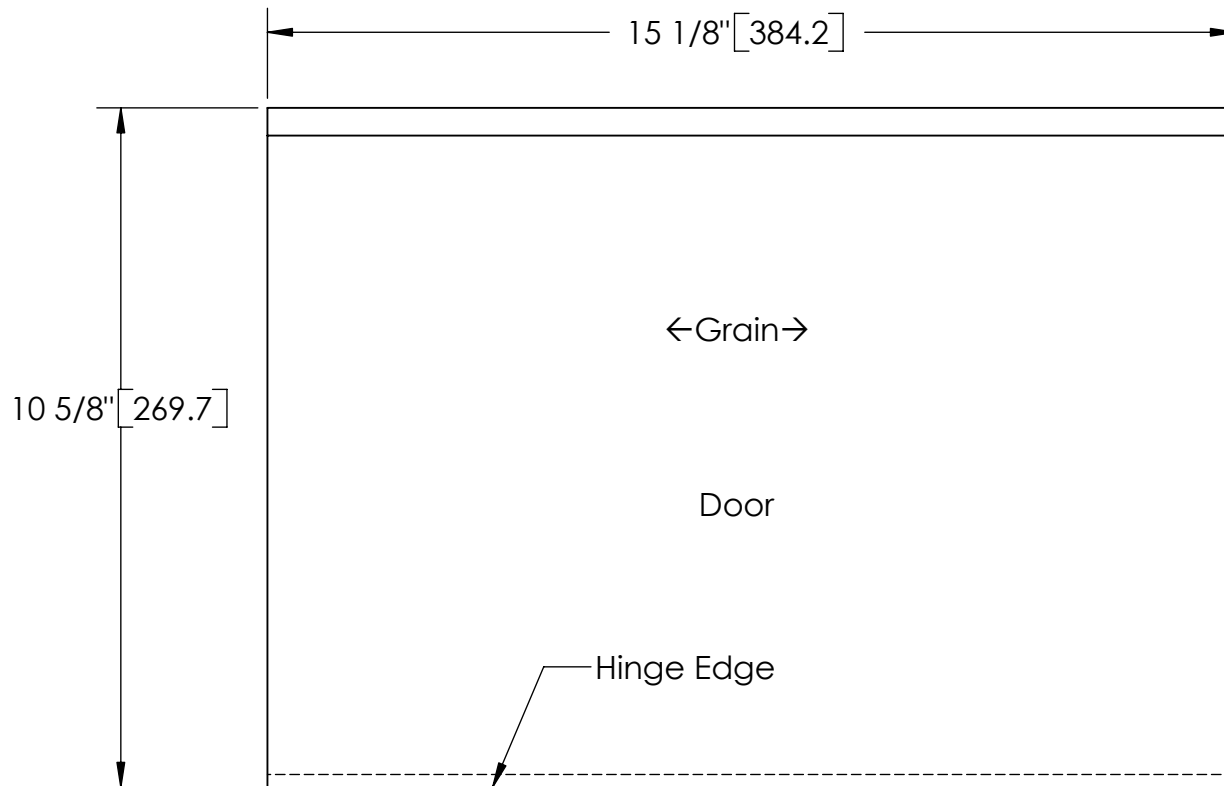

Note: Values Enclosed With  
[Brackets] Are In mm

1/16" [1.6] (Door Clearance)

Parts List

Item	Quantity	Description	Material	Thickness	Width	Length
1	2	Rockler 25775 Butterfly Hinge	Brass	1/32"	1 5/16"	2 1/4"
2	1	Rockler 1052PB Captiva Brass Knob	Brass	NA	3/4"	9/16"
3	1	Bottom	White Melamine	3/4"	10 1/4"	15 1/4"
4	1	Front	Oak	3/4"	2 1/8"	15 1/4"
5	1	Top	Oak	3/4"	5 7/16"	15 1/4"
6	1	Door	Oak	3/4"	10 5/8"	15 1/8"
7	1	Back	Oak	3/4"	10 5/8"	15 1/4"
8	1	End - Left	Oak	3/4"	11"	11"
9	1	End - Right	Oak	3/4"	11"	11"