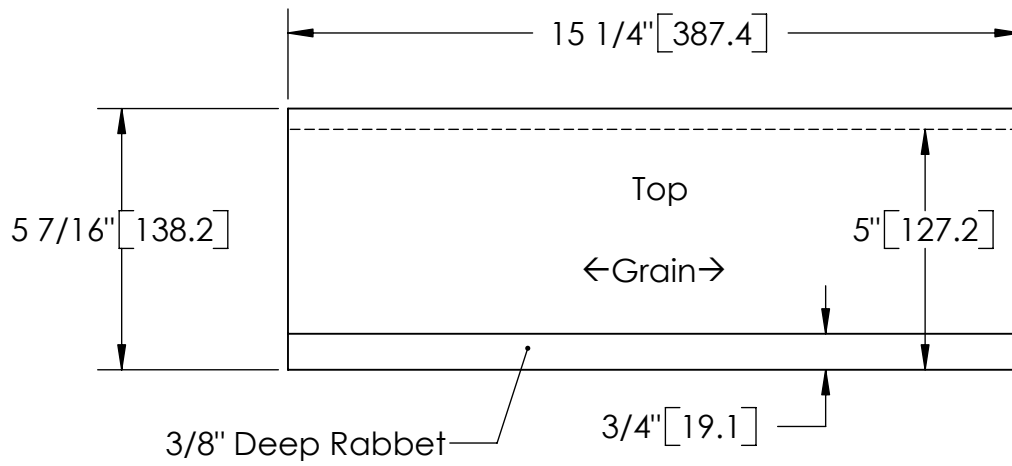

Note: Values Enclosed With  
[Brackets] Are In mm

1/16" [1.6] (Door Clearance)

Parts List

Item	Quantity	Description	Material	Thickness	Width	Length
1	2	Rockler 25775 Butterfly Hinge	Brass	1/32"	1 5/16"	2 1/4"
2	1	Rockler 1052PB Captiva Brass Knob	Brass	NA	3/4"	9/16"
3	1	Bottom	White Melamine	3/4"	10 1/4"	15 1/4"
4	1	Front	Oak	3/4"	2 1/8"	15 1/4"
5	1	Top	Oak	3/4"	5 7/16"	15 1/4"
6	1	Door	Oak	3/4"	10 5/8"	15 1/8"
7	1	Back	Oak	3/4"	10 5/8"	15 1/4"
8	1	End - Left	Oak	3/4"	11"	11"
9	1	End - Right	Oak	3/4"	11"	11"