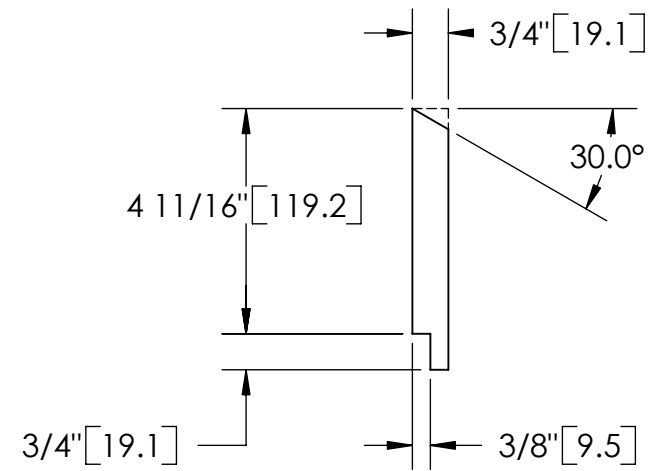

Note: Values Enclosed With  
[Brackets] Are In mm

1/16" [1.6] (Door Clearance)

Parts List

Item	Quantity	Description	Material	Thickness	Width	Length
1	2	Rockler 25775 Butterfly Hinge	Brass	1/32"	1 5/16"	2 1/4"
2	1	Rockler 1052PB Captiva Brass Knob	Brass	NA	3/4"	9/16"
3	1	Bottom	White Melamine	3/4"	10 1/4"	15 1/4"
4	1	Front	Oak	3/4"	2 1/8"	15 1/4"
5	1	Top	Oak	3/4"	5 7/16"	15 1/4"
6	1	Door	Oak	3/4"	10 5/8"	15 1/8"
7	1	Back	Oak	3/4"	10 5/8"	15 1/4"
8	1	End - Left	Oak	3/4"	11"	11"
9	1	End - Right	Oak	3/4"	11"	11"