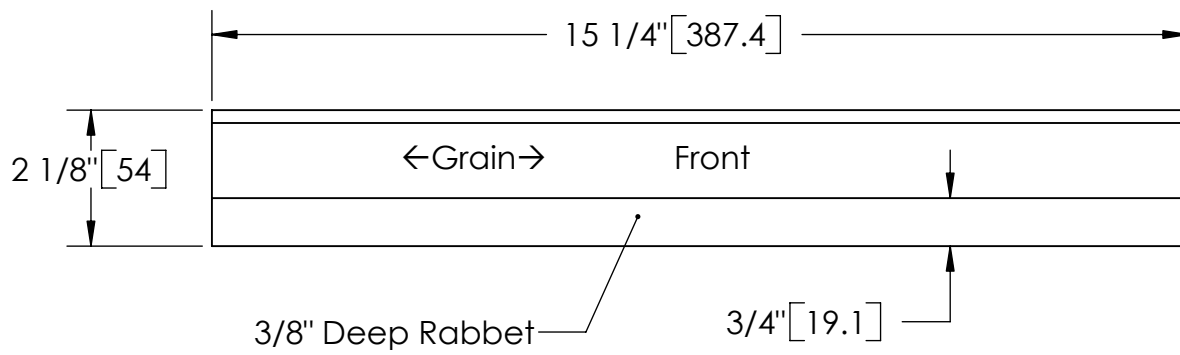

Note: Values Enclosed With  
[Brackets] Are In mm

1/16" [1.6] (Door Clearance)

Parts List

Item	Quantity	Description	Material	Thickness	Width	Length
1	2	Rockler 25775 Butterfly Hinge	Brass	1/32"	1 5/16"	2 1/4"
2	1	Rockler 1052PB Captiva Brass Knob	Brass	NA	3/4"	9/16"
3	1	Bottom	White Melamine	3/4"	10 1/4"	15 1/4"
4	1	Front	Oak	3/4"	2 1/8"	15 1/4"
5	1	Top	Oak	3/4"	5 7/16"	15 1/4"
6	1	Door	Oak	3/4"	10 5/8"	15 1/8"
7	1	Back	Oak	3/4"	10 5/8"	15 1/4"
8	1	End - Left	Oak	3/4"	11"	11"
9	1	End - Right	Oak	3/4"	11"	11"