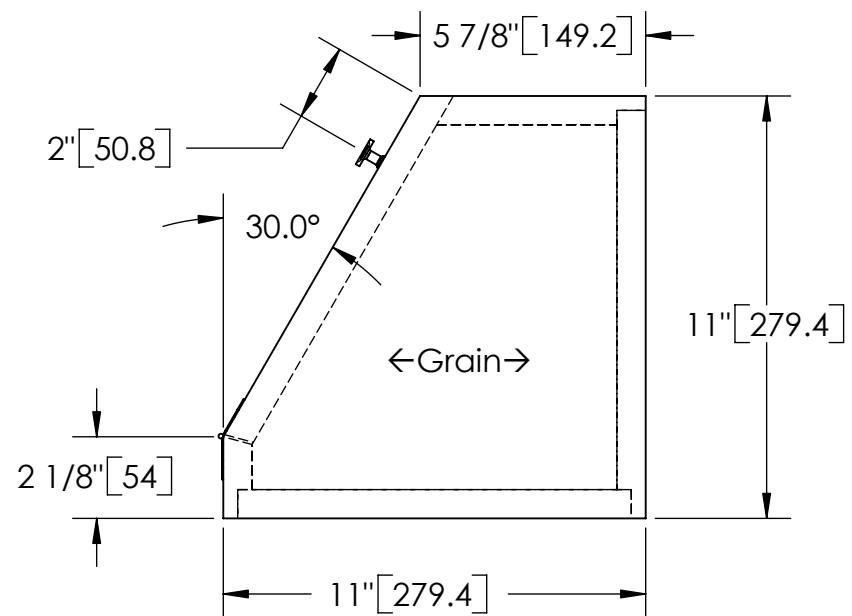

Note: Values Enclosed With  
[Brackets] Are In mm

1/16" [1.6] (Door Clearance)

Parts List

Item	Quantity	Description	Material	Thickness	Width	Length
1	2	Rockler 25775 Butterfly Hinge	Brass	1/32"	1 5/16"	2 1/4"
2	1	Rockler 1052PB Captiva Brass Knob	Brass	NA	3/4"	9/16"
3	1	Bottom	White Melamine	3/4"	10 1/4"	15 1/4"
4	1	Front	Oak	3/4"	2 1/8"	15 1/4"
5	1	Top	Oak	3/4"	5 7/16"	15 1/4"
6	1	Door	Oak	3/4"	10 5/8"	15 1/8"
7	1	Back	Oak	3/4"	10 5/8"	15 1/4"
8	1	End - Left	Oak	3/4"	11"	11"
9	1	End - Right	Oak	3/4"	11"	11"