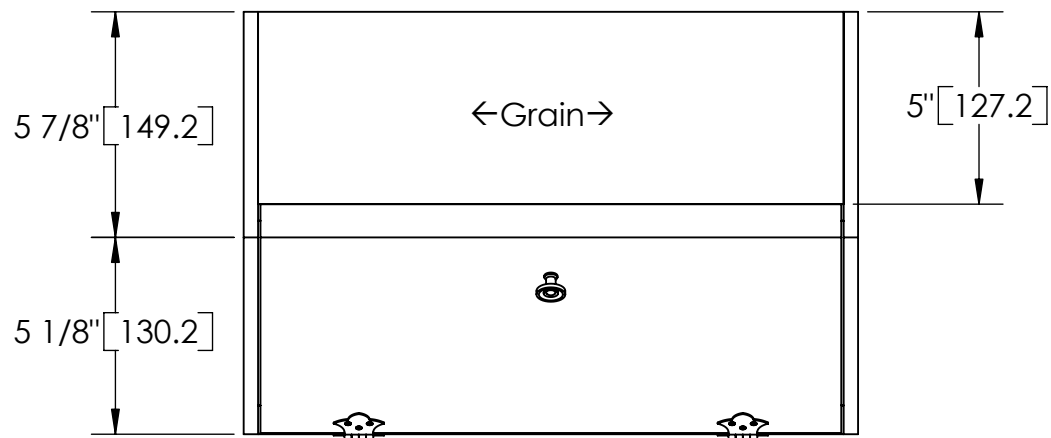

Note: Values Enclosed With  
[Brackets] Are In mm

1/16" [1.6] (Door Clearance)

Parts List

Item	Quantity	Description	Material	Thickness	Width	Length
1	2	Rockler 25775 Butterfly Hinge	Brass	1/32"	1 5/16"	2 1/4"
2	1	Rockler 1052PB Captiva Brass Knob	Brass	NA	3/4"	9/16"
3	1	Bottom	White Melamine	3/4"	10 1/4"	15 1/4"
4	1	Front	Oak	3/4"	2 1/8"	15 1/4"
5	1	Top	Oak	3/4"	5 7/16"	15 1/4"
6	1	Door	Oak	3/4"	10 5/8"	15 1/8"
7	1	Back	Oak	3/4"	10 5/8"	15 1/4"
8	1	End - Left	Oak	3/4"	11"	11"
9	1	End - Right	Oak	3/4"	11"	11"