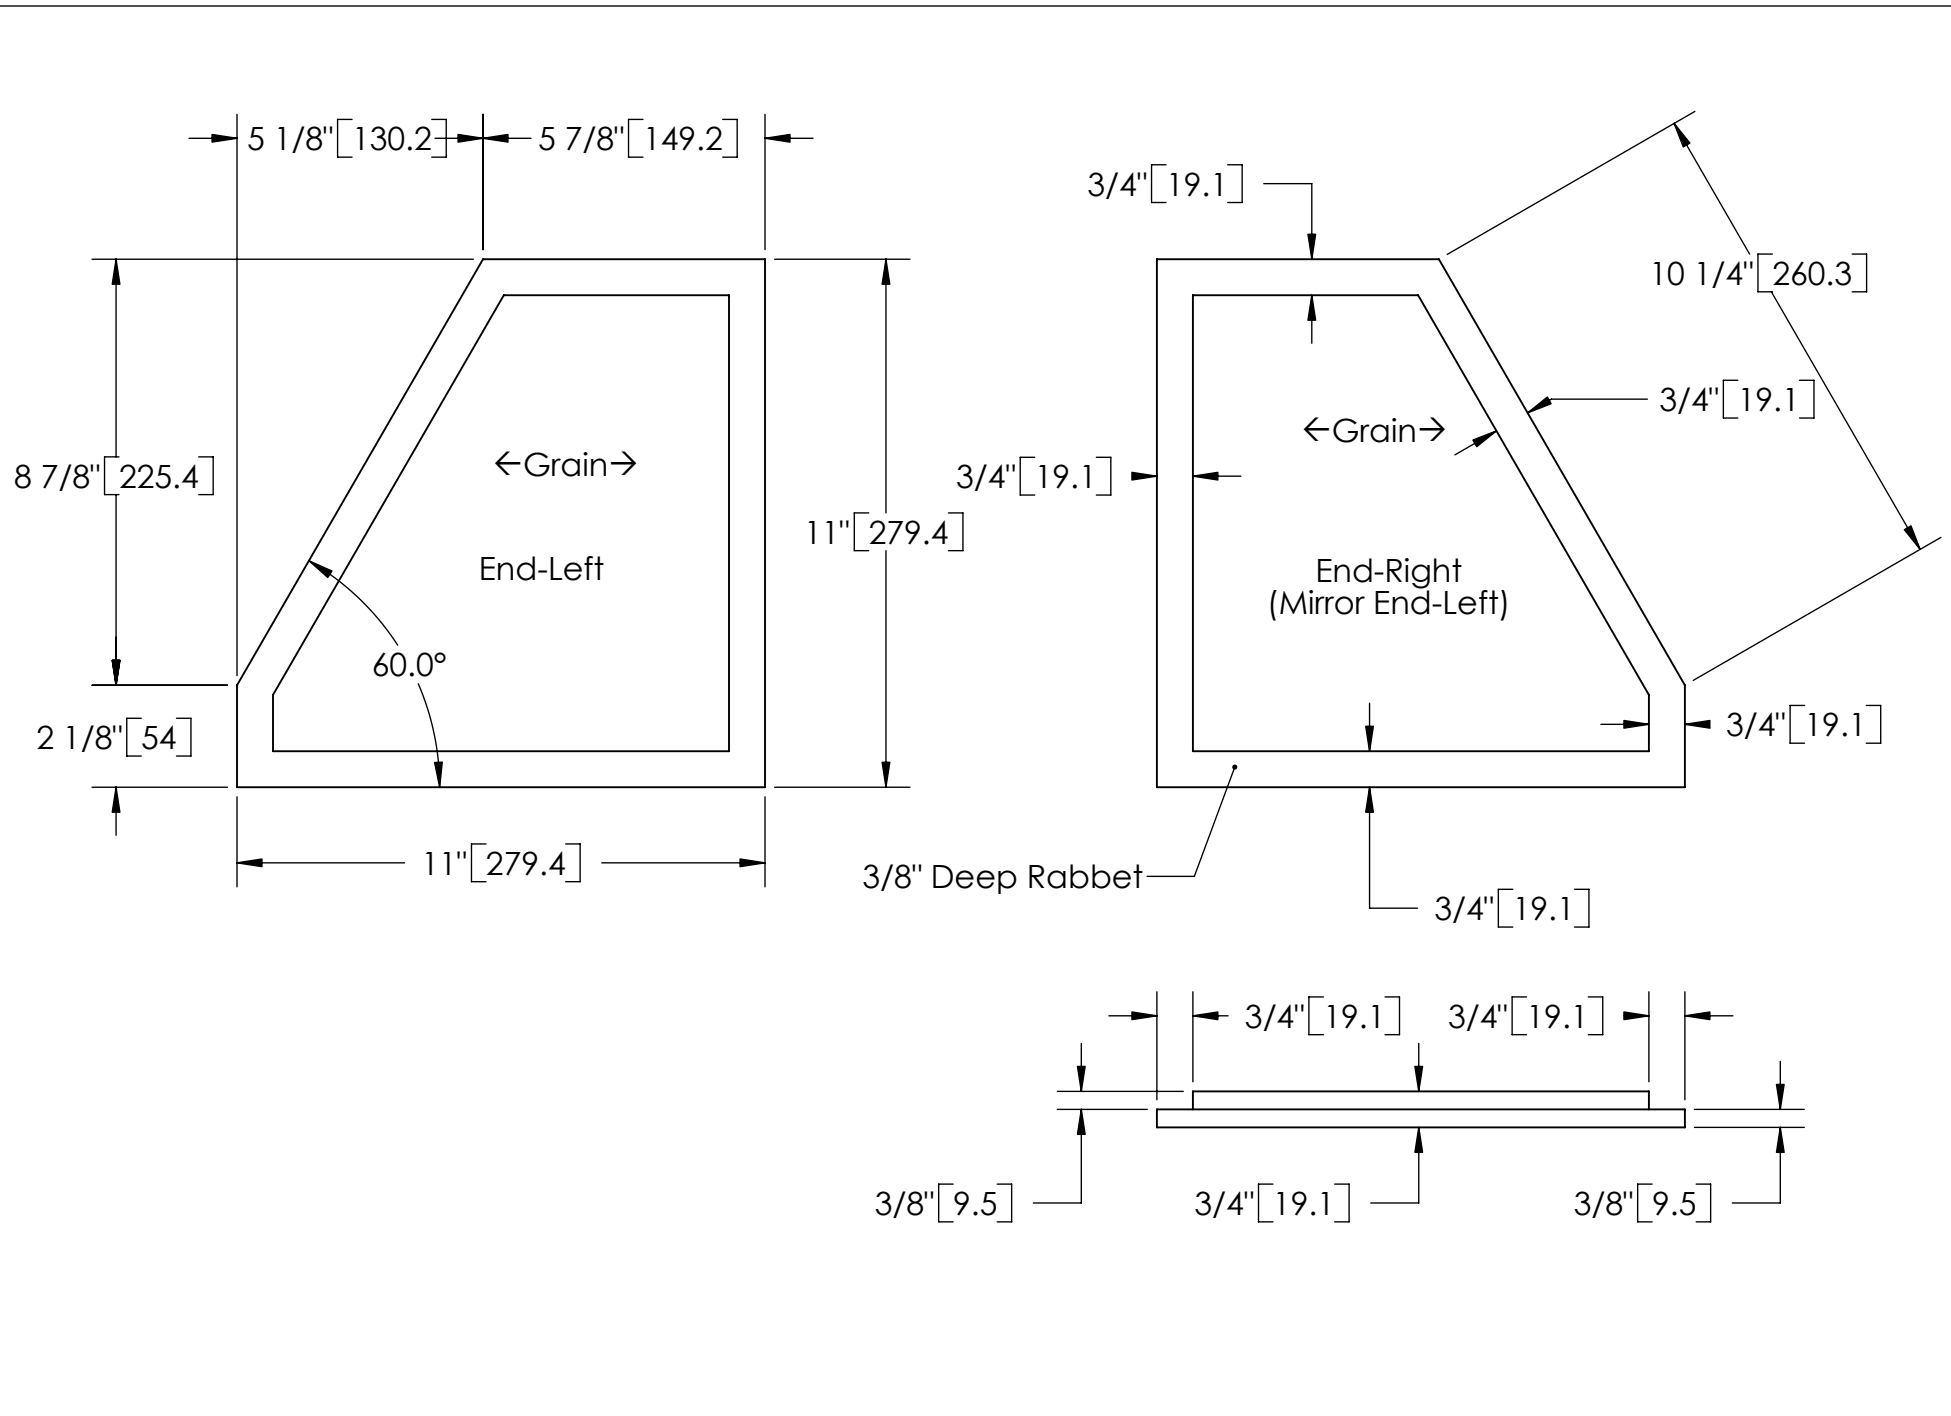

Note: Values Enclosed With  
[Brackets] Are In mm

1/16" [1.6] (Door Clearance)

Parts List

Item	Quantity	Description	Material	Thickness	Width	Length
1	2	Rockler 25775 Butterfly Hinge	Brass	1/32"	1 5/16"	2 1/4"
2	1	Rockler 1052PB Captiva Brass Knob	Brass	NA	3/4"	9/16"
3	1	Bottom	White Melamine	3/4"	10 1/4"	15 1/4"
4	1	Front	Oak	3/4"	2 1/8"	15 1/4"
5	1	Top	Oak	3/4"	5 7/16"	15 1/4"
6	1	Door	Oak	3/4"	10 5/8"	15 1/8"
7	1	Back	Oak	3/4"	10 5/8"	15 1/4"
8	1	End - Left	Oak	3/4"	11"	11"
9	1	End - Right	Oak	3/4"	11"	11"