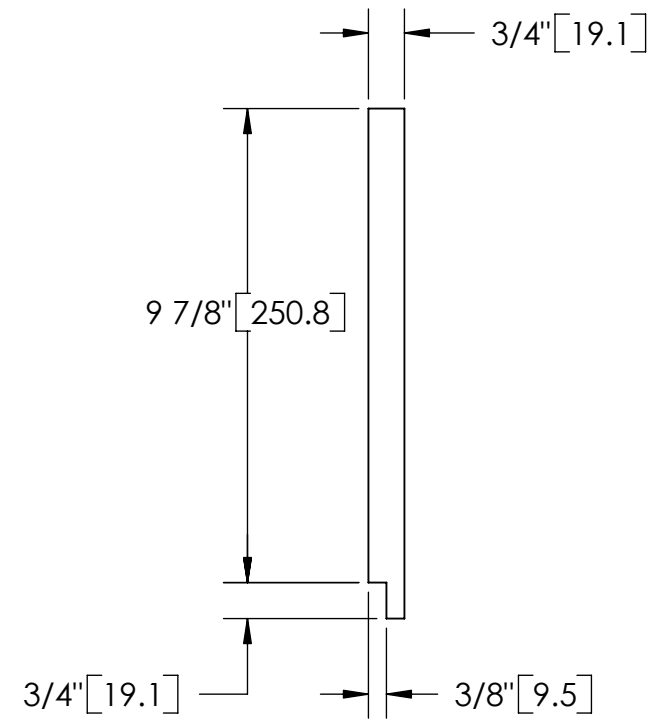

Note: Values Enclosed With  
[Brackets] Are In mm

1/16" [1.6] (Door Clearance)

Parts List

Item	Quantity	Description	Material	Thickness	Width	Length
1	2	Rockler 25775 Butterfly Hinge	Brass	1/32"	1 5/16"	2 1/4"
2	1	Rockler 1052PB Captiva Brass Knob	Brass	NA	3/4"	9/16"
3	1	Bottom	White Melamine	3/4"	10 1/4"	15 1/4"
4	1	Front	Oak	3/4"	2 1/8"	15 1/4"
5	1	Top	Oak	3/4"	5 7/16"	15 1/4"
6	1	Door	Oak	3/4"	10 5/8"	15 1/8"
7	1	Back	Oak	3/4"	10 5/8"	15 1/4"
8	1	End - Left	Oak	3/4"	11"	11"
9	1	End - Right	Oak	3/4"	11"	11"