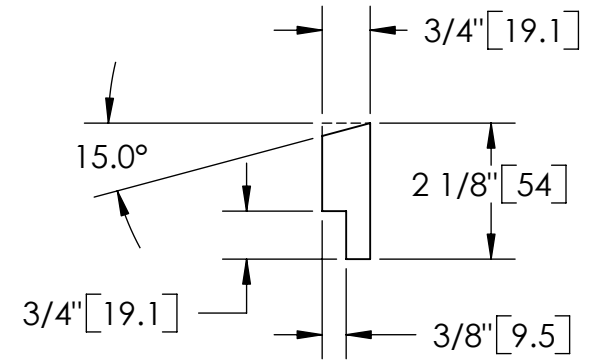

Note: Values Enclosed With  
[Brackets] Are In mm

1/16" [1.6] (Door Clearance)

Parts List

Item	Quantity	Description	Material	Thickness	Width	Length
1	2	Rockler 25775 Butterfly Hinge	Brass	1/32"	1 5/16"	2 1/4"
2	1	Rockler 1052PB Captiva Brass Knob	Brass	NA	3/4"	9/16"
3	1	Bottom	White Melamine	3/4"	10 1/4"	15 1/4"
4	1	Front	Oak	3/4"	2 1/8"	15 1/4"
5	1	Top	Oak	3/4"	5 7/16"	15 1/4"
6	1	Door	Oak	3/4"	10 5/8"	15 1/8"
7	1	Back	Oak	3/4"	10 5/8"	15 1/4"
8	1	End - Left	Oak	3/4"	11"	11"
9	1	End - Right	Oak	3/4"	11"	11"