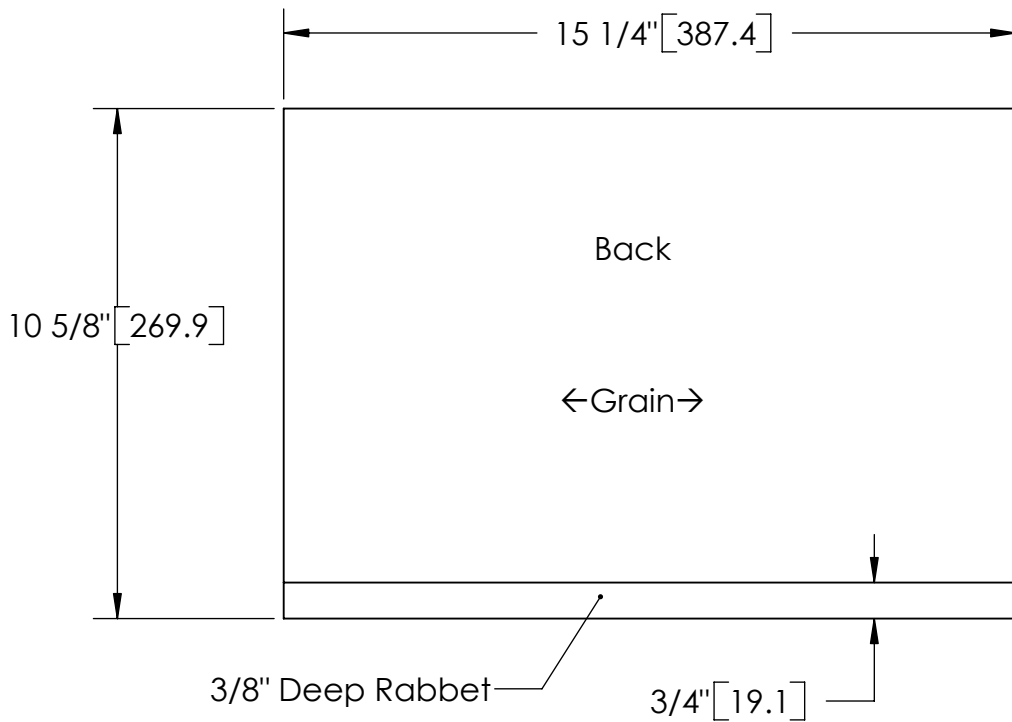

Note: Values Enclosed With  
[Brackets] Are In mm

1/16" [1.6] (Door Clearance)

Parts List

Item	Quantity	Description	Material	Thickness	Width	Length
1	2	Rockler 25775 Butterfly Hinge	Brass	1/32"	1 5/16"	2 1/4"
2	1	Rockler 1052PB Captiva Brass Knob	Brass	NA	3/4"	9/16"
3	1	Bottom	White Melamine	3/4"	10 1/4"	15 1/4"
4	1	Front	Oak	3/4"	2 1/8"	15 1/4"
5	1	Top	Oak	3/4"	5 7/16"	15 1/4"
6	1	Door	Oak	3/4"	10 5/8"	15 1/8"
7	1	Back	Oak	3/4"	10 5/8"	15 1/4"
8	1	End - Left	Oak	3/4"	11"	11"
9	1	End - Right	Oak	3/4"	11"	11"