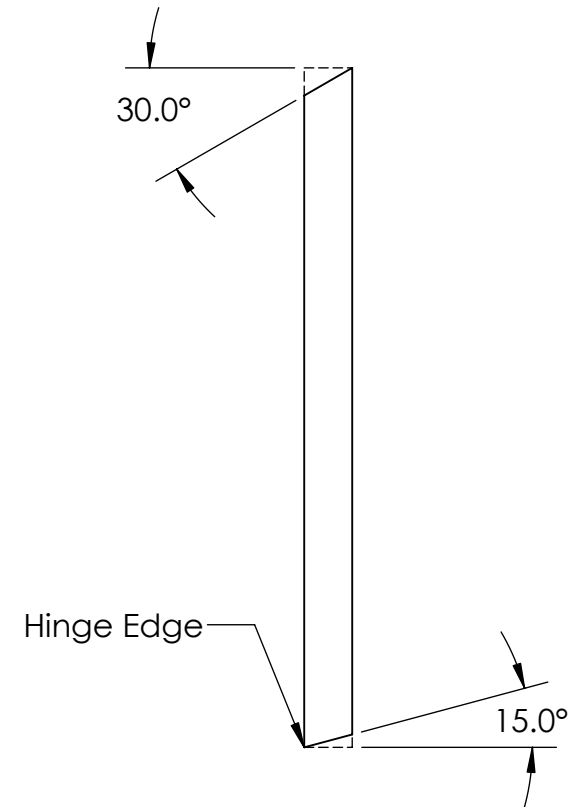

Note: Values Enclosed With  
[Brackets] Are In mm

1/16" [1.6] (Door Clearance)

Parts List

Item	Quantity	Description	Material	Thickness	Width	Length
1	2	Rockler 25775 Butterfly Hinge	Brass	1/32"	1 5/16"	2 1/4"
2	1	Rockler 1052PB Captiva Brass Knob	Brass	NA	3/4"	9/16"
3	1	Bottom	White Melamine	3/4"	10 1/4"	15 1/4"
4	1	Front	Oak	3/4"	2 1/8"	15 1/4"
5	1	Top	Oak	3/4"	5 7/16"	15 1/4"
6	1	Door	Oak	3/4"	10 5/8"	15 1/8"
7	1	Back	Oak	3/4"	10 5/8"	15 1/4"
8	1	End - Left	Oak	3/4"	11"	11"
9	1	End - Right	Oak	3/4"	11"	11"