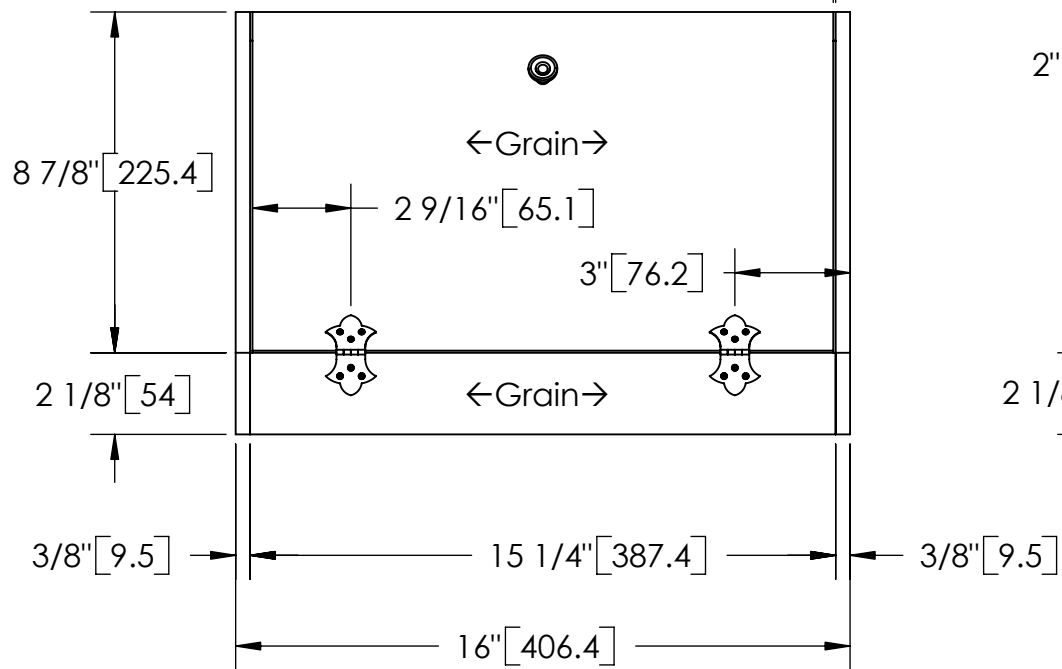

Note: Values Enclosed With  
[Brackets] Are In mm

1/16" [1.6] (Door Clearance)

Parts List

Item	Quantity	Description	Material	Thickness	Width	Length
1	2	Rockler 25775 Butterfly Hinge	Brass	1/32"	1 5/16"	2 1/4"
2	1	Rockler 1052PB Captiva Brass Knob	Brass	NA	3/4"	9/16"
3	1	Bottom	White Melamine	3/4"	10 1/4"	15 1/4"
4	1	Front	Oak	3/4"	2 1/8"	15 1/4"
5	1	Top	Oak	3/4"	5 7/16"	15 1/4"
6	1	Door	Oak	3/4"	10 5/8"	15 1/8"
7	1	Back	Oak	3/4"	10 5/8"	15 1/4"
8	1	End - Left	Oak	3/4"	11"	11"
9	1	End - Right	Oak	3/4"	11"	11"