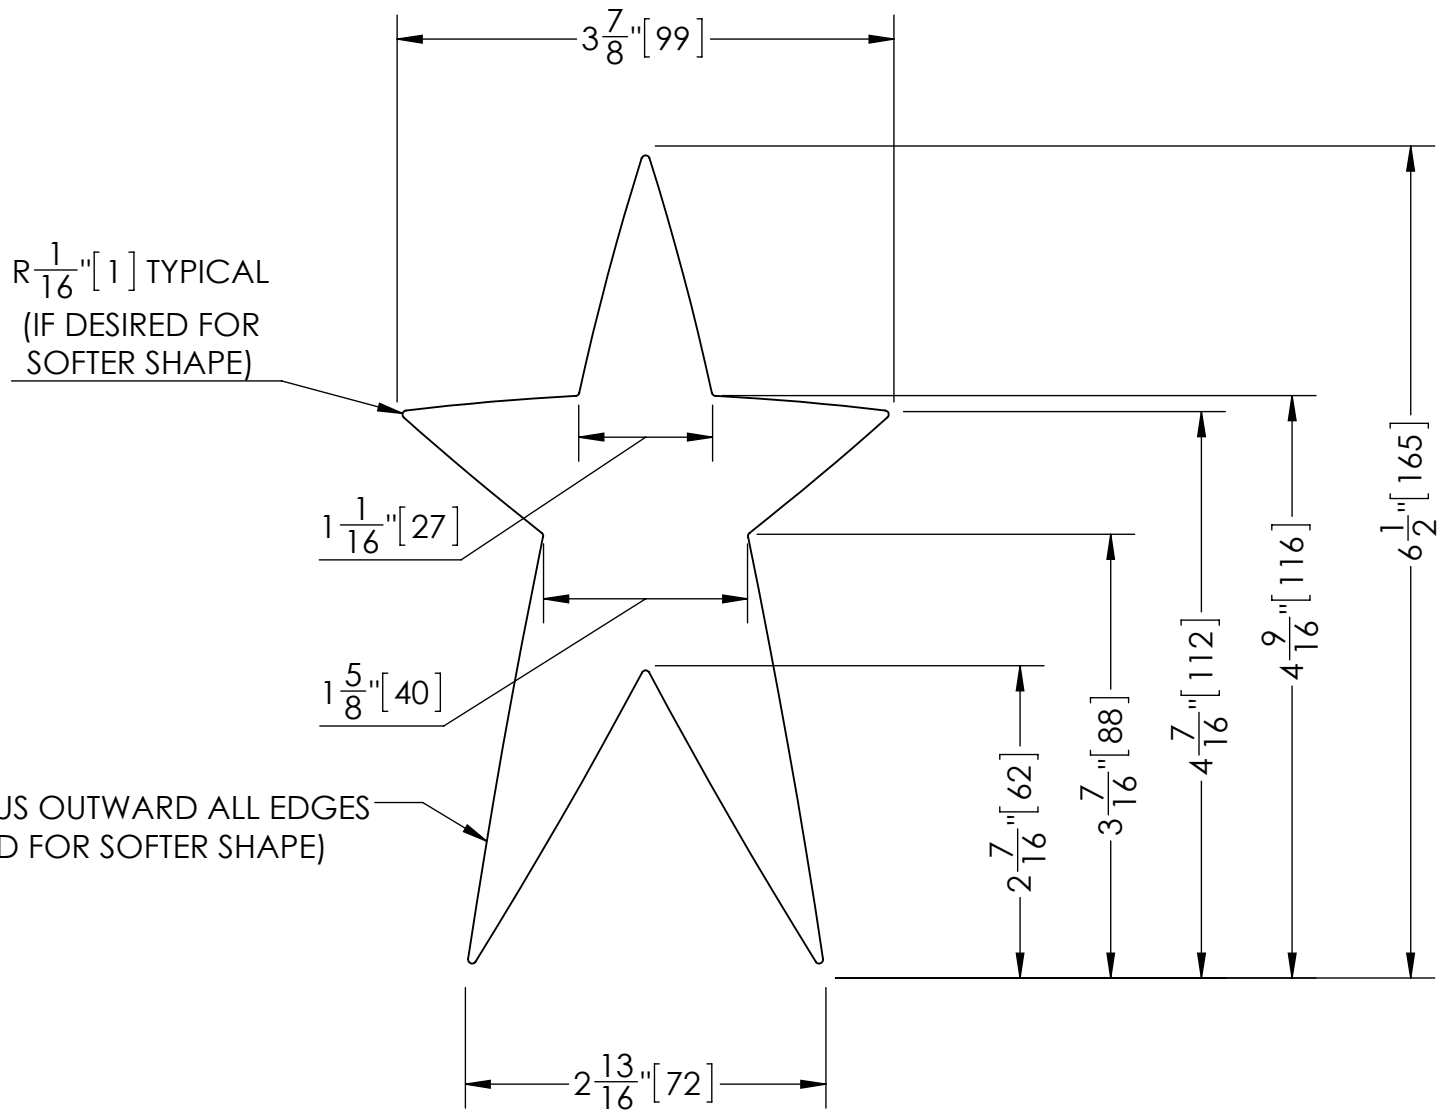

Note: Values Enclosed With [Brackets] Are In mm

$R \frac{1}{16}'' [1]$ TYPICAL
(IF DESIRED FOR
SOFTER SHAPE)

SLIGHT RADIUS OUTWARD ALL EDGES
(IF DESIRED FOR SOFTER SHAPE)

7.5" Star
1/8" Baltic Birch Plywood

6.5" Star
1/8" Baltic Birch Plywood

5.5" Star
1/8" Baltic Birch Plywood

4.5" Star
1/8" Baltic Birch Plywood

3.5" Star
 1/8" Baltic Birch Plywood