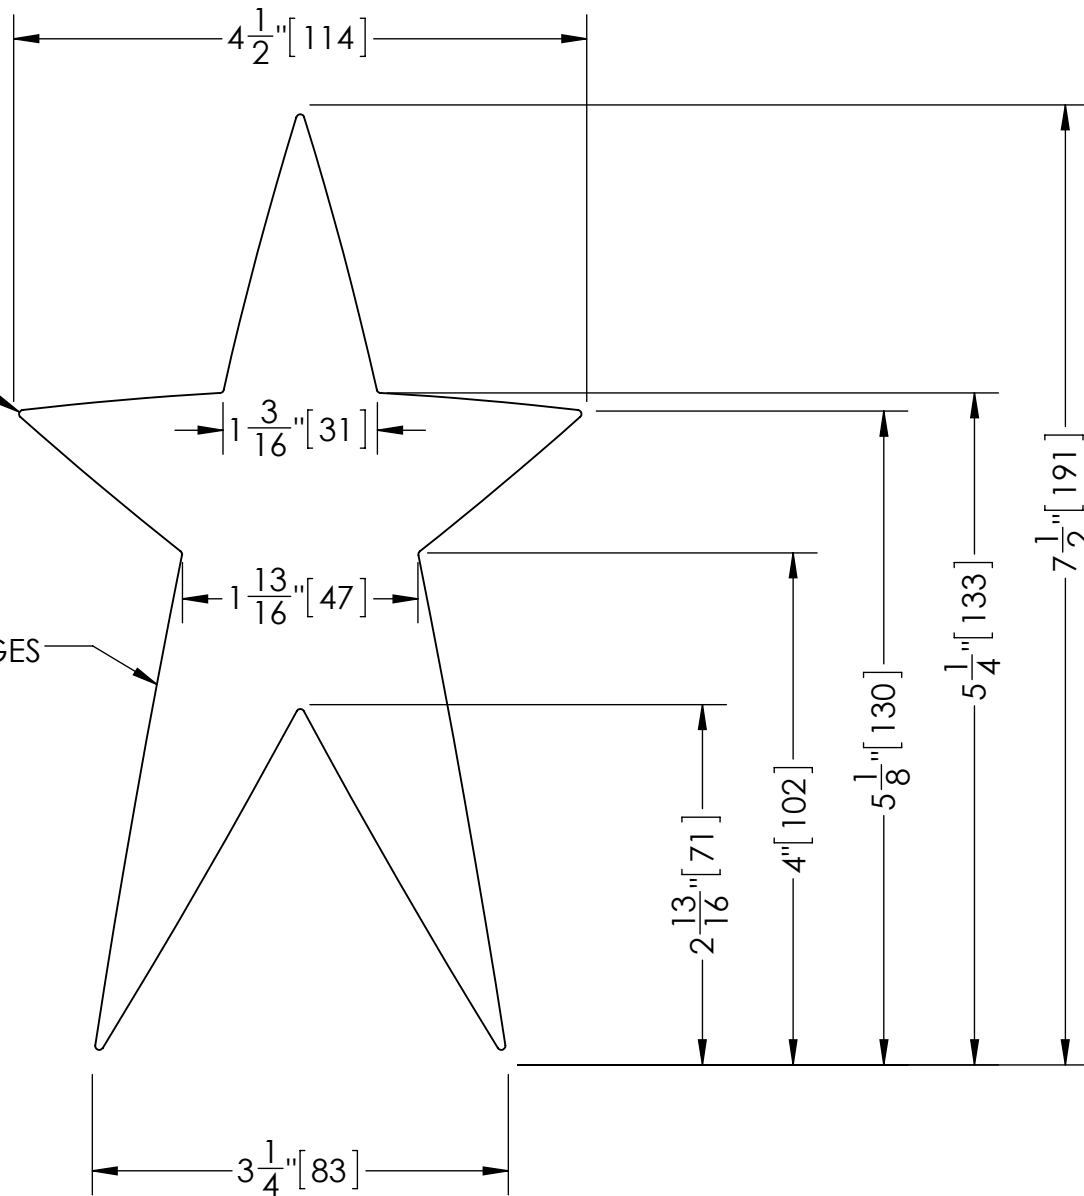

Note: Values Enclosed With [Brackets] Are In mm

$R \frac{1}{16}'' [1]$ TYPICAL
(IF DESIRED FOR
SOFTER SHAPE)

SLIGHT RADIUS OUTWARD ALL EDGES
(IF DESIRED FOR SOFTER SHAPE)

7.5" Star
1/8" Baltic Birch Plywood

6.5" Star
1/8" Baltic Birch Plywood

5.5" Star
1/8" Baltic Birch Plywood

4.5" Star
1/8" Baltic Birch Plywood

3.5" Star
 1/8" Baltic Birch Plywood