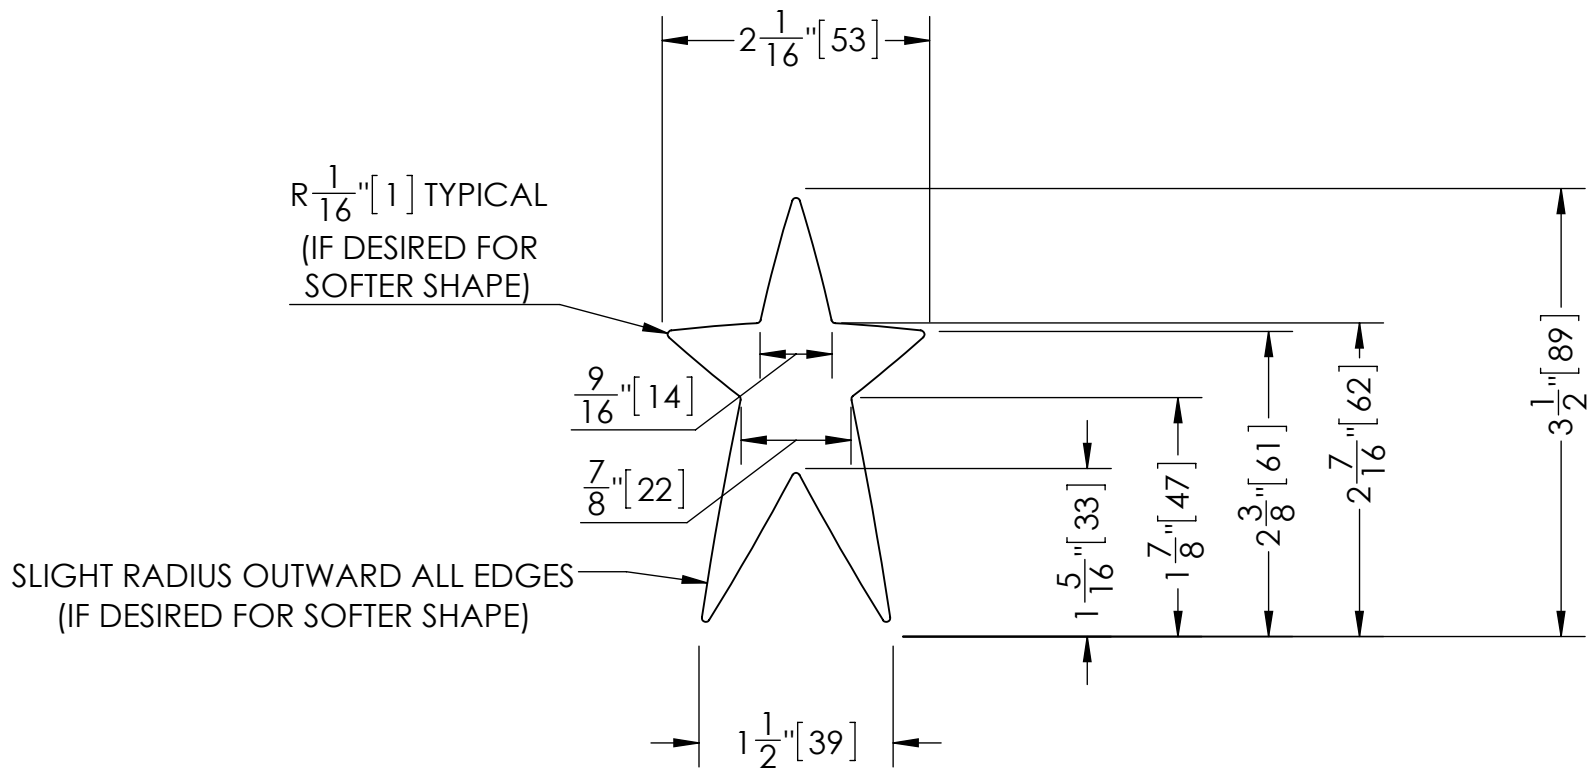

Note: Values Enclosed With [Brackets] Are In mm

$R \frac{1}{16}'' [1]$ TYPICAL
(IF DESIRED FOR
SOFTER SHAPE)

SLIGHT RADIUS OUTWARD ALL EDGES
(IF DESIRED FOR SOFTER SHAPE)

7.5" Star
1/8" Baltic Birch Plywood

6.5" Star
1/8" Baltic Birch Plywood

5.5" Star
1/8" Baltic Birch Plywood

4.5" Star
1/8" Baltic Birch Plywood

3.5" Star
 1/8" Baltic Birch Plywood