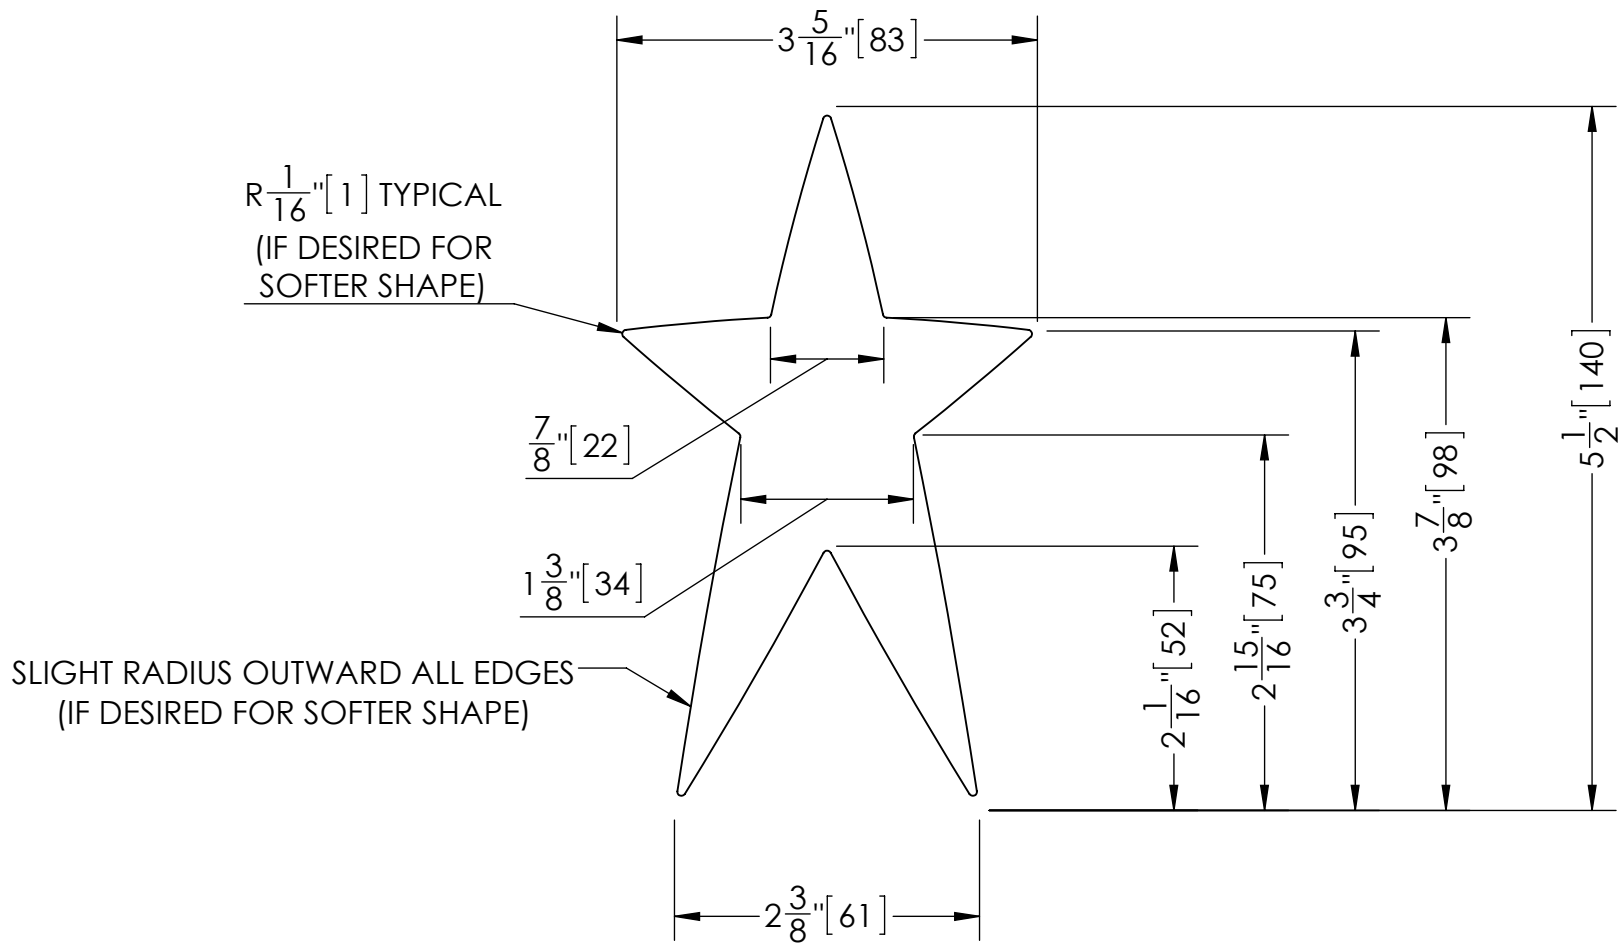

Note: Values Enclosed With [Brackets] Are In mm

$R \frac{1}{16}'' [1]$ TYPICAL
(IF DESIRED FOR
SOFTER SHAPE)

SLIGHT RADIUS OUTWARD ALL EDGES
(IF DESIRED FOR SOFTER SHAPE)

7.5" Star
1/8" Baltic Birch Plywood

6.5" Star
1/8" Baltic Birch Plywood

5.5" Star
1/8" Baltic Birch Plywood

4.5" Star
1/8" Baltic Birch Plywood

3.5" Star
 1/8" Baltic Birch Plywood