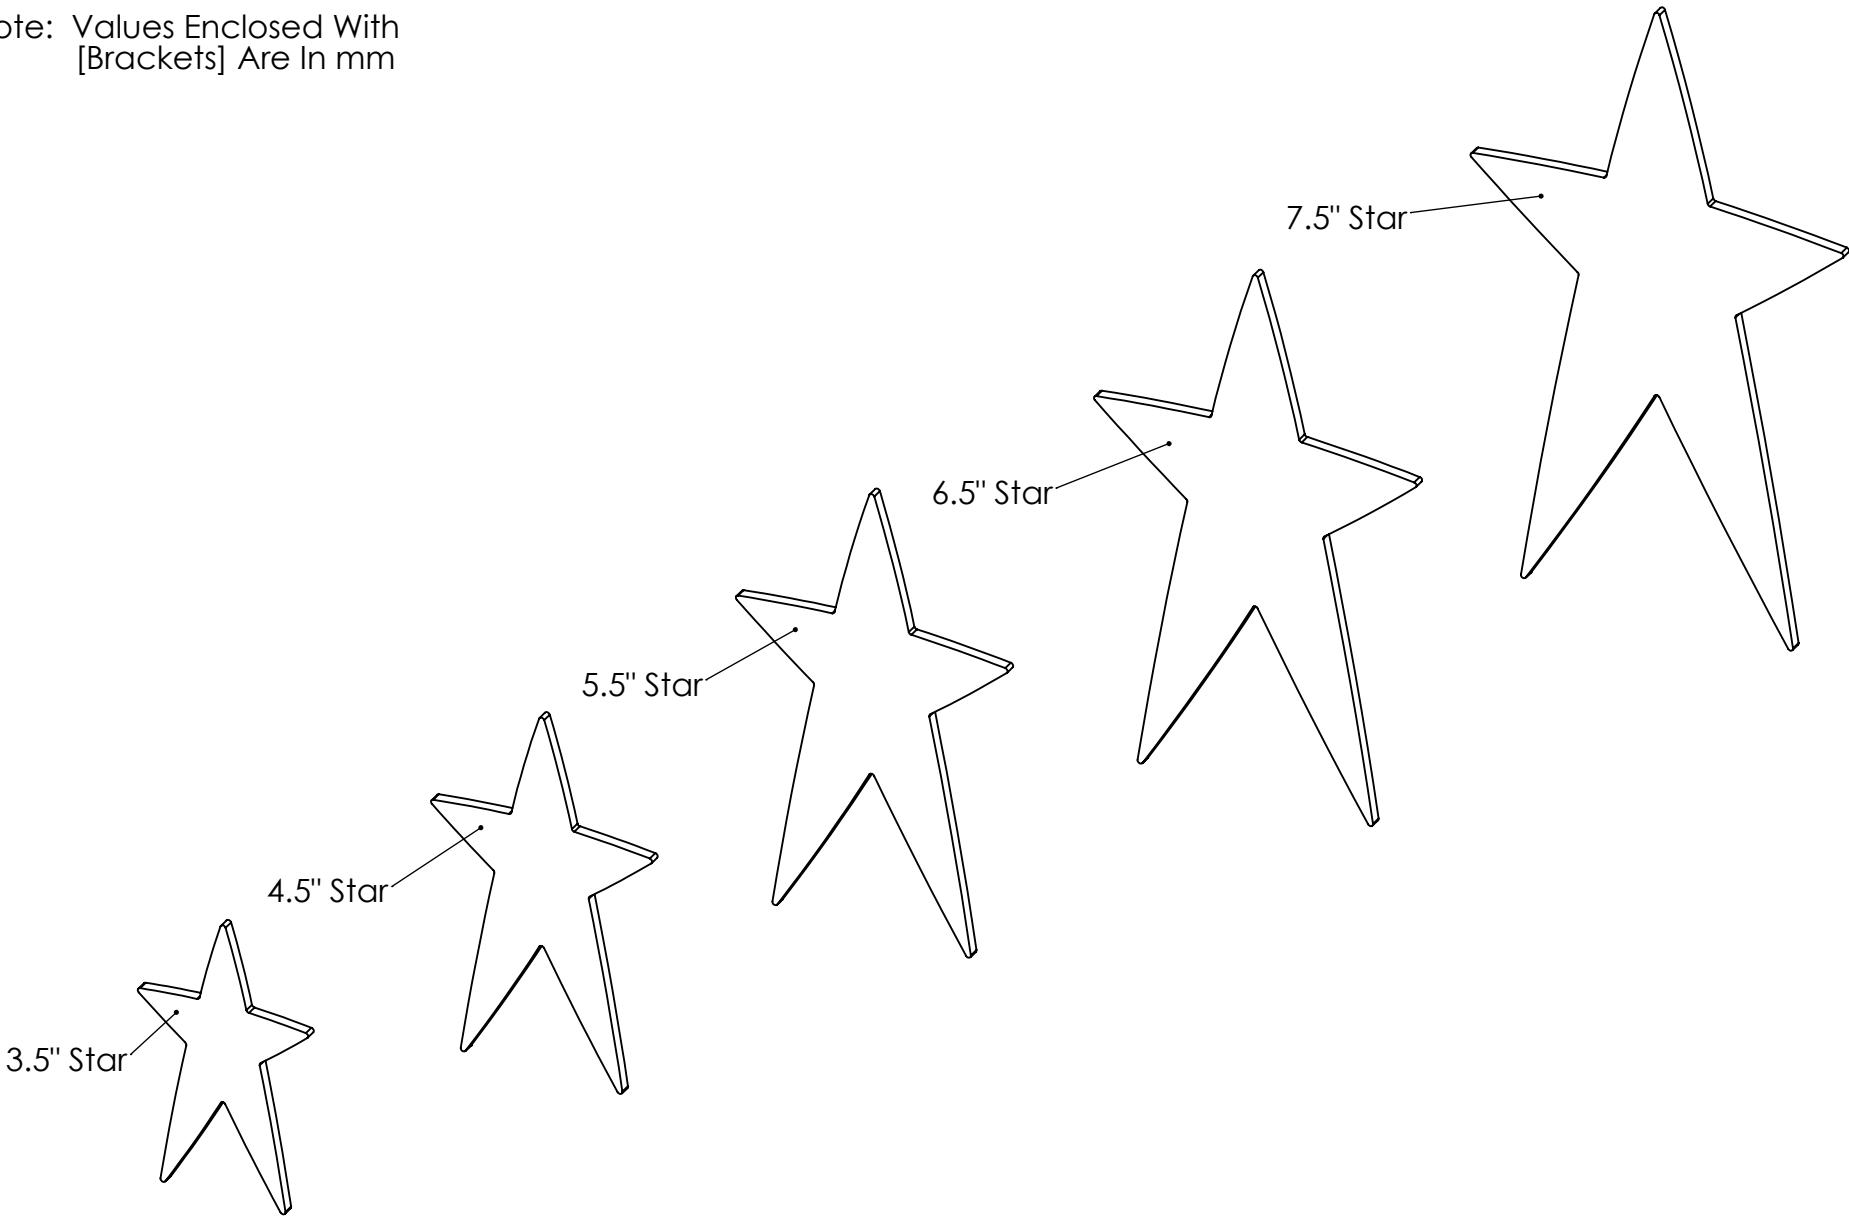

Note: Values Enclosed With [Brackets] Are In mm

$R \frac{1}{16}'' [1]$ TYPICAL
(IF DESIRED FOR
SOFTER SHAPE)

SLIGHT RADIUS OUTWARD ALL EDGES
(IF DESIRED FOR SOFTER SHAPE)

7.5" Star
1/8" Baltic Birch Plywood

6.5" Star
1/8" Baltic Birch Plywood

5.5" Star
1/8" Baltic Birch Plywood

4.5" Star
1/8" Baltic Birch Plywood

3.5" Star
 1/8" Baltic Birch Plywood