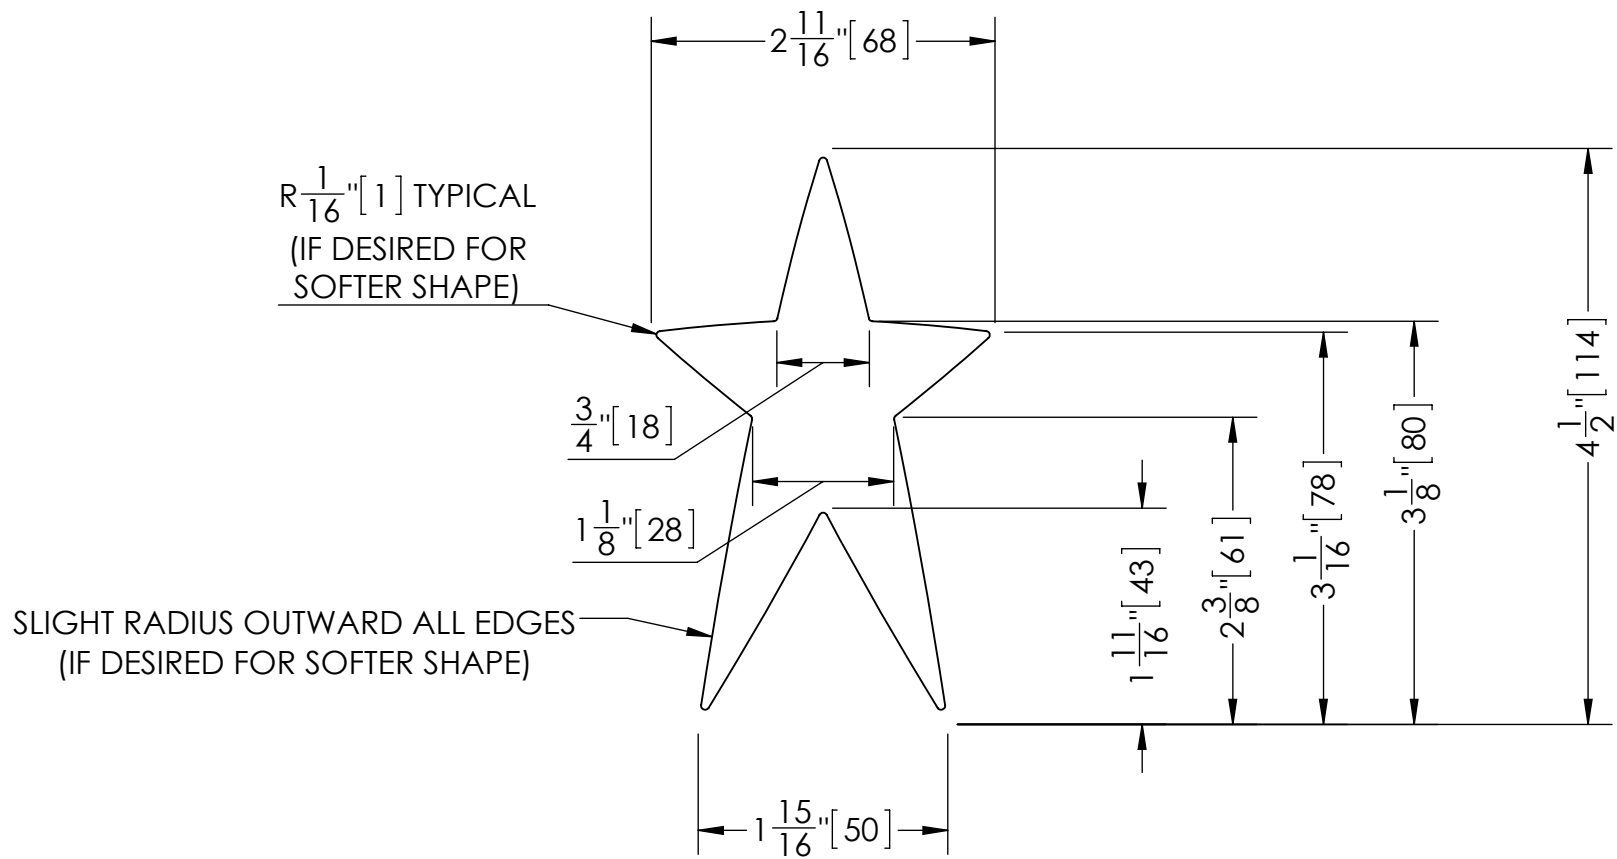

Note: Values Enclosed With [Brackets] Are In mm

$R \frac{1}{16}'' [1]$ TYPICAL
(IF DESIRED FOR
SOFTER SHAPE)

SLIGHT RADIUS OUTWARD ALL EDGES
(IF DESIRED FOR SOFTER SHAPE)

7.5" Star
1/8" Baltic Birch Plywood

6.5" Star
1/8" Baltic Birch Plywood

5.5" Star
1/8" Baltic Birch Plywood

4.5" Star
1/8" Baltic Birch Plywood

3.5" Star
 1/8" Baltic Birch Plywood