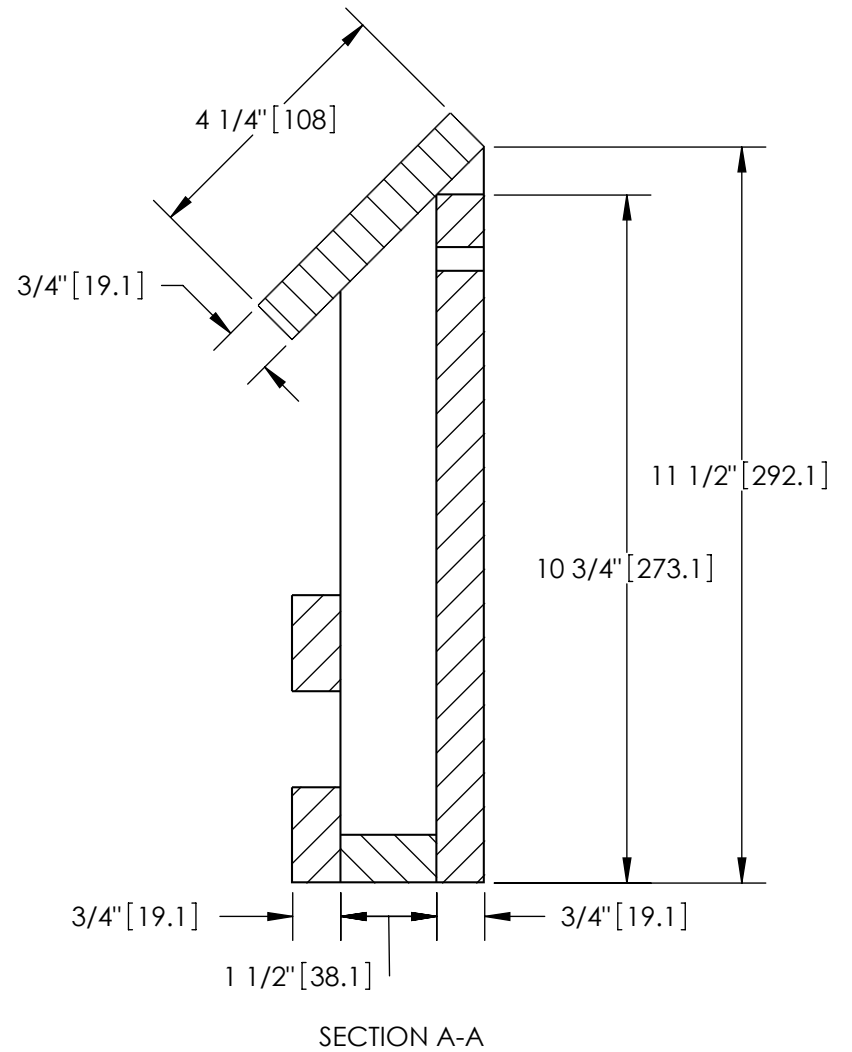

Note: Values Enclosed With [Brackets] Are In mm

Exploded View

1x6x42" (Nominal) Cedar Board  
3/4" x 5 1/2" x 42" (Actual)

Board Cut Layout