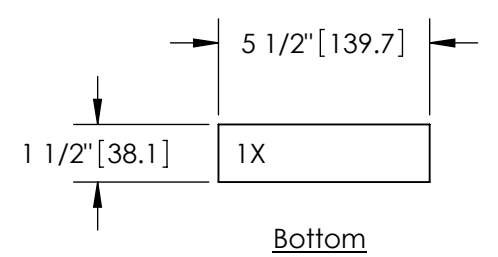

Note: Values Enclosed With [Brackets] Are In mm

Exploded View

1x6x42" (Nominal) Cedar Board  
3/4" x 5 1/2" x 42" (Actual)

Board Cut Layout