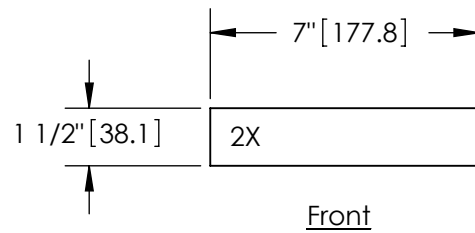

Note: Values Enclosed With [Brackets] Are In mm

Exploded View

1x6x42" (Nominal) Cedar Board  
3/4" x 5 1/2" x 42" (Actual)

Board Cut Layout