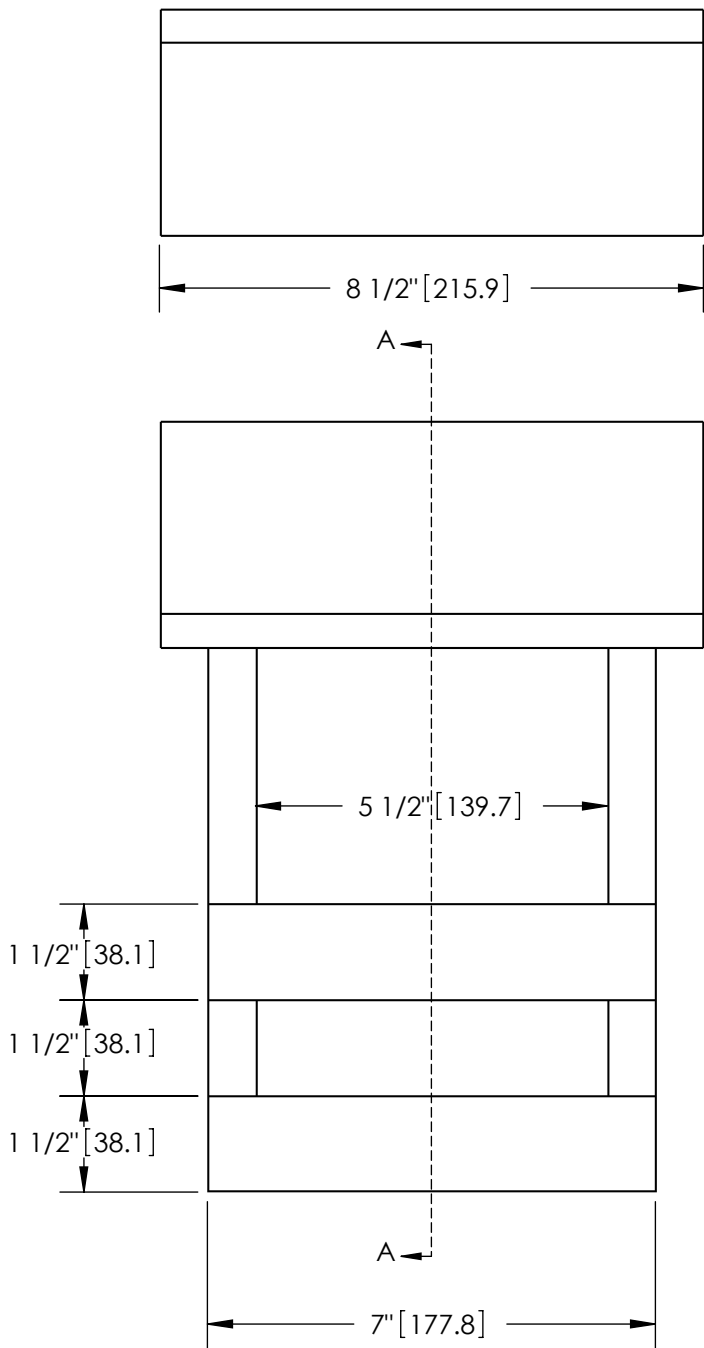

Note: Values Enclosed With [Brackets] Are In mm

Exploded View

1x6x42" (Nominal) Cedar Board  
3/4" x 5 1/2" x 42" (Actual)

Board Cut Layout