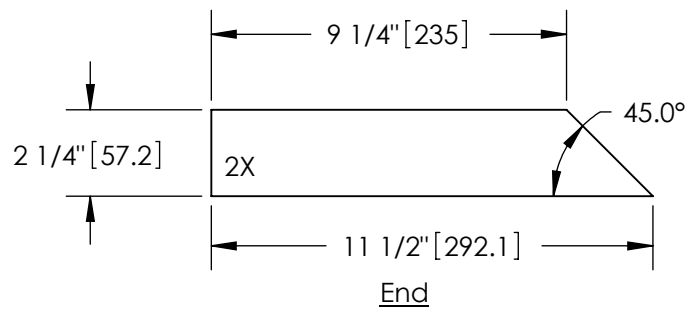

Note: Values Enclosed With [Brackets] Are In mm

Exploded View

1x6x42" (Nominal) Cedar Board  
3/4" x 5 1/2" x 42" (Actual)

Board Cut Layout