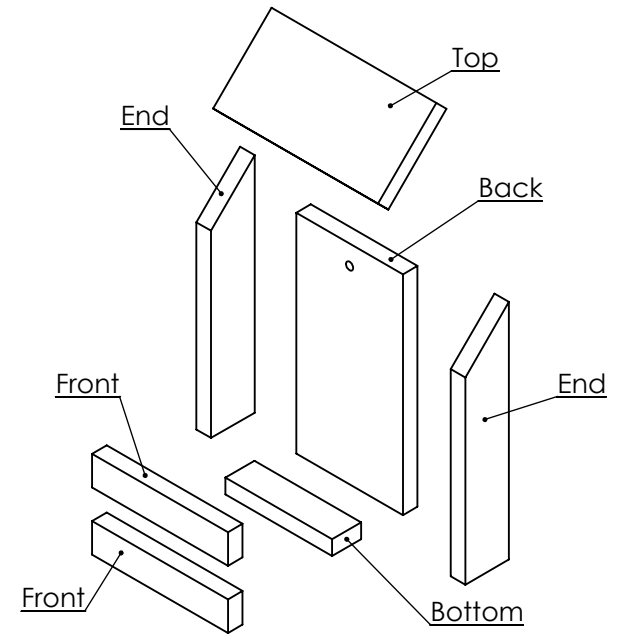

Note: Values Enclosed With [Brackets] Are In mm

Exploded View

1x6x42" (Nominal) Cedar Board  
3/4" x 5 1/2" x 42" (Actual)

Board Cut Layout