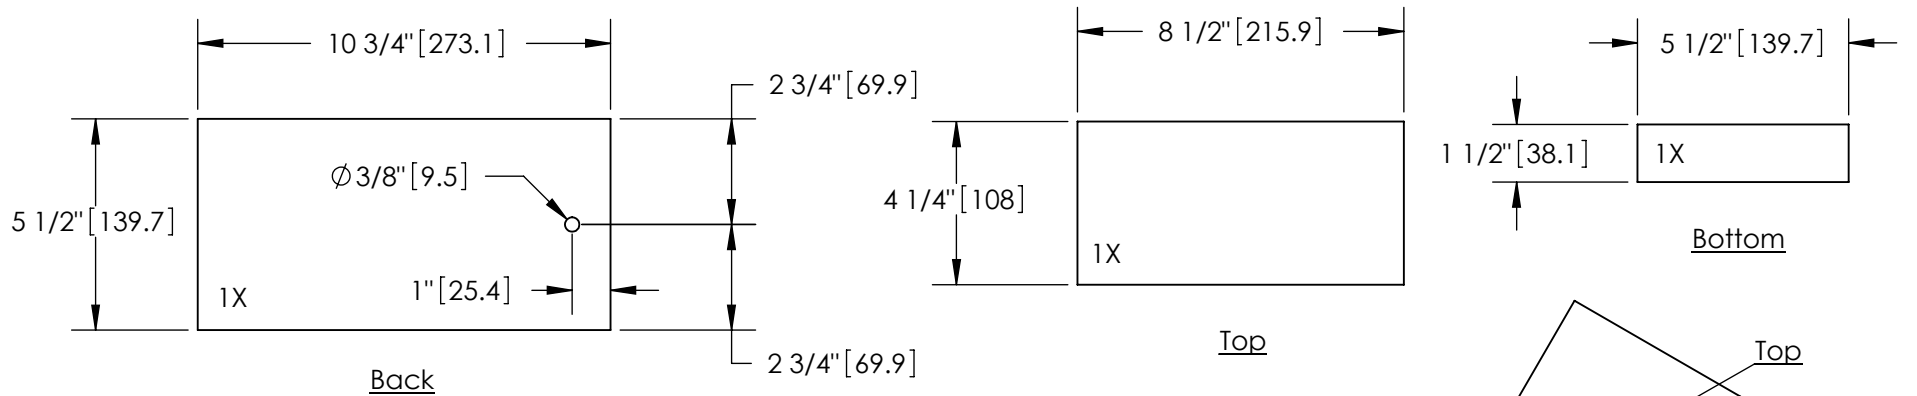

Note: Values Enclosed With [Brackets] Are In mm

Exploded View

1x6x42" (Nominal) Cedar Board  
3/4" x 5 1/2" x 42" (Actual)

Board Cut Layout