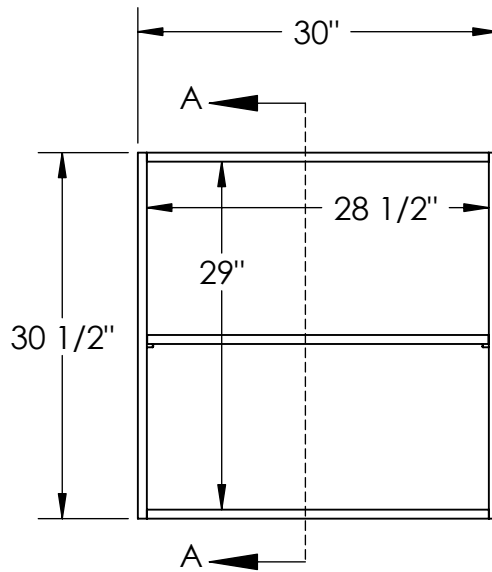

1/4" x 1/4" Dado For Back

1/4" x 1/4" Dado For Back

VIEW Top

VIEW Front

VIEW Left

Note: Values Enclosed With [Brackets] Are In mm

SECTION A-A

Parts List

Item	Quantity	Description	Material	Thickness	Width	Length
1	4	Stepped Shelf Support Pin	Nickel			
2	2	Nailer	Particle Board	3/4"	4"	28 1/2"
3	1	Back	White Melamine	1/4"	29"	29 1/2"
4	1	Adjustable Shelf	White Melamine	3/4"	22 7/8"	28 7/16"
5	1	Wall End - Left	White Melamine	3/4"	24"	30 1/2"
6	1	Wall End - Right	White Melamine	3/4"	24"	30 1/2"
7	1	Bottom	White Melamine	3/4"	24"	28 1/2"
8	1	Top Stretcher - Rear	White Melamine	3/4"	4"	28 1/2"
9	1	Top Stretcher - Front	White Melamine	3/4"	4"	28 1/2"
10	2	Edge Band - Wall End	White PVC Edge Band	0.5mm	15/16"	32"
11	3	Edge Band - Top & Bottom	White PVC Edge Band	0.5mm	15/16"	30"
12	1	Edge Band - Adjustable Shelf	White PVC Edge Band	0.5mm	15/16"	29 15/16"