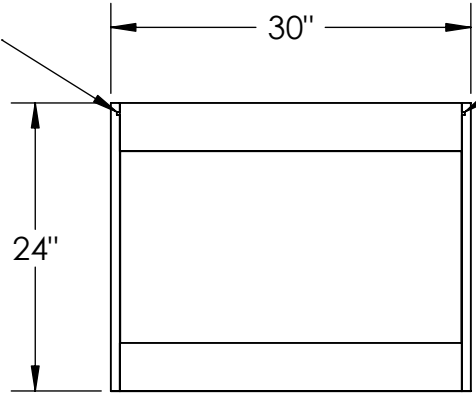

1/4" x 1/4" Dado For Back

1/4" x 1/4" Dado For Back

VIEW Top

VIEW Front

VIEW Left

Note: Values Enclosed With [Brackets] Are In mm

SECTION A-A

Parts List

Item	Quantity	Description	Material	Thickness	Width	Length
1	4	Stepped Shelf Support Pin	Nickel			
2	2	Nailer	Particle Board	3/4"	4"	28 1/2"
3	1	Back	White Melamine	1/4"	29"	29 1/2"
4	1	Adjustable Shelf	White Melamine	3/4"	22 7/8"	28 7/16"
5	1	Wall End - Left	White Melamine	3/4"	24"	30 1/2"
6	1	Wall End - Right	White Melamine	3/4"	24"	30 1/2"
7	1	Bottom	White Melamine	3/4"	24"	28 1/2"
8	1	Top Stretcher - Rear	White Melamine	3/4"	4"	28 1/2"
9	1	Top Stretcher - Front	White Melamine	3/4"	4"	28 1/2"
10	2	Edge Band - Wall End	White PVC Edge Band	0.5mm	15/16"	32"
11	3	Edge Band - Top & Bottom	White PVC Edge Band	0.5mm	15/16"	30"
12	1	Edge Band - Adjustable Shelf	White PVC Edge Band	0.5mm	15/16"	29 15/16"