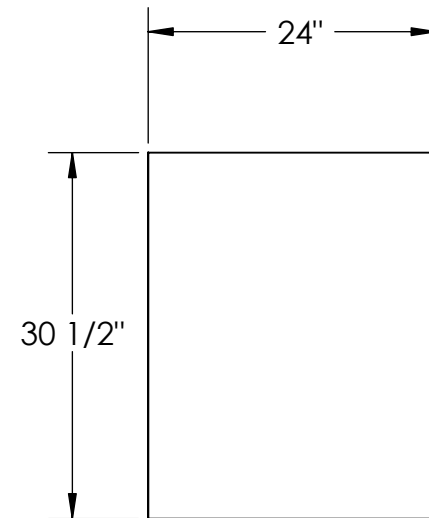

1/4" x 1/4" Dado For Back

1/4" x 1/4" Dado For Back

VIEW Top

VIEW Front

VIEW Left

Note: Values Enclosed With [Brackets] Are In mm

SECTION A-A

Parts List

Item	Quantity	Description	Material	Thickness	Width	Length
1	4	Stepped Shelf Support Pin	Nickel			
2	2	Nailer	Particle Board	3/4"	4"	28 1/2"
3	1	Back	White Melamine	1/4"	29"	29 1/2"
4	1	Adjustable Shelf	White Melamine	3/4"	22 7/8"	28 7/16"
5	1	Wall End - Left	White Melamine	3/4"	24"	30 1/2"
6	1	Wall End - Right	White Melamine	3/4"	24"	30 1/2"
7	1	Bottom	White Melamine	3/4"	24"	28 1/2"
8	1	Top Stretcher - Rear	White Melamine	3/4"	4"	28 1/2"
9	1	Top Stretcher - Front	White Melamine	3/4"	4"	28 1/2"
10	2	Edge Band - Wall End	White PVC Edge Band	0.5mm	15/16"	32"
11	3	Edge Band - Top & Bottom	White PVC Edge Band	0.5mm	15/16"	30"
12	1	Edge Band - Adjustable Shelf	White PVC Edge Band	0.5mm	15/16"	29 15/16"