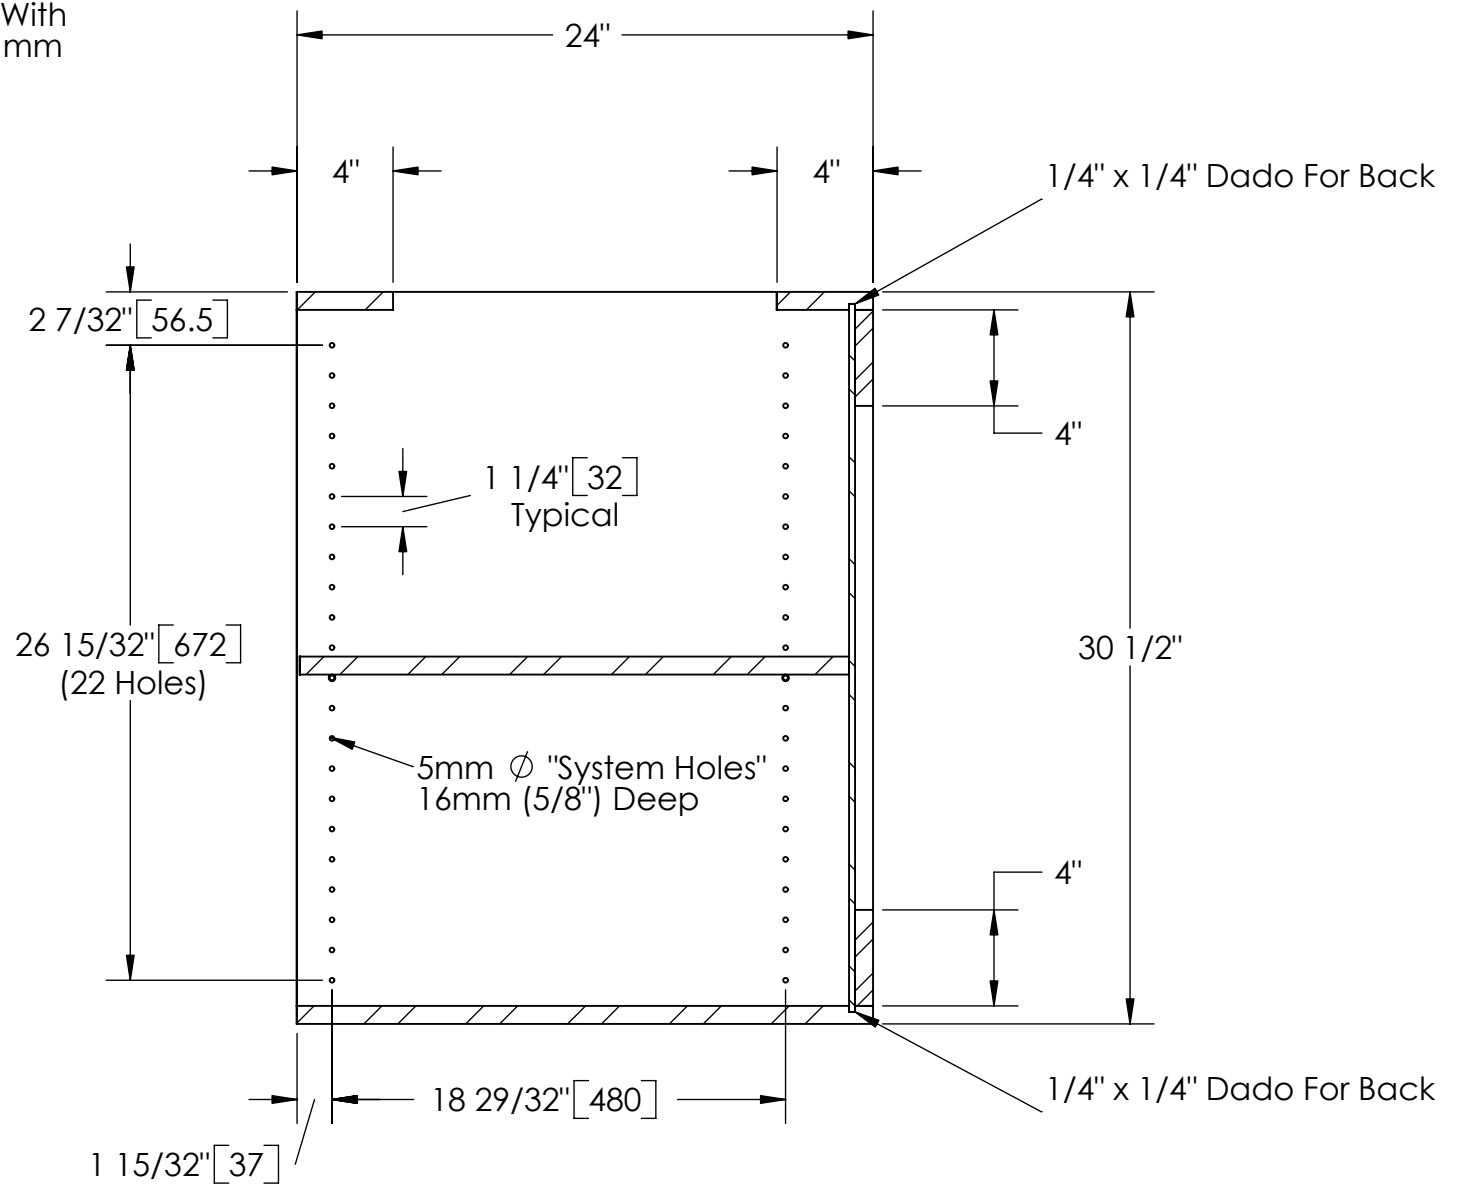

1/4" x 1/4" Dado For Back

1/4" x 1/4" Dado For Back

VIEW Top

VIEW Front

VIEW Left

Note: Values Enclosed With [Brackets] Are In mm

SECTION A-A

Parts List

Item	Quantity	Description	Material	Thickness	Width	Length
1	4	Stepped Shelf Support Pin	Nickel			
2	2	Nailer	Particle Board	3/4"	4"	28 1/2"
3	1	Back	White Melamine	1/4"	29"	29 1/2"
4	1	Adjustable Shelf	White Melamine	3/4"	22 7/8"	28 7/16"
5	1	Wall End - Left	White Melamine	3/4"	24"	30 1/2"
6	1	Wall End - Right	White Melamine	3/4"	24"	30 1/2"
7	1	Bottom	White Melamine	3/4"	24"	28 1/2"
8	1	Top Stretcher - Rear	White Melamine	3/4"	4"	28 1/2"
9	1	Top Stretcher - Front	White Melamine	3/4"	4"	28 1/2"
10	2	Edge Band - Wall End	White PVC Edge Band	0.5mm	15/16"	32"
11	3	Edge Band - Top & Bottom	White PVC Edge Band	0.5mm	15/16"	30"
12	1	Edge Band - Adjustable Shelf	White PVC Edge Band	0.5mm	15/16"	29 15/16"