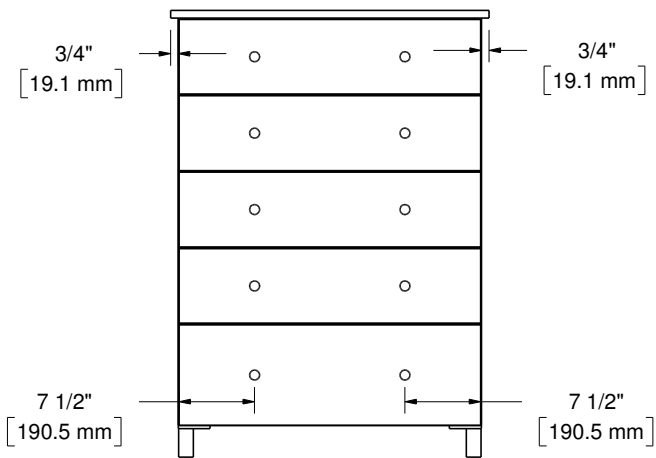

Note: Values Enclosed With  
[Brackets] Are in mm

Five Drawer Dresser - Assembly List

Item	Quantity	Description	Material	Thickness	Width	Length
1	1 Each	Dresser Case	Sub-Assembly	N/A	N/A	N/A
2	4 Each	Small Drawer	Sub-Assembly	N/A	N/A	N/A
3	1 Each	Large Drawer	Sub-Assembly	N/A	N/A	N/A
4	1 Each	Dresser Top	Melamine or Plywood Panel	3/4" [19.1 mm]	21" [533.4 mm]	31 1/2" [800.1 mm]
5	5 Pair	Drawer Slide (Not Shown)	Blum 230M, Knape & Vogt KV8400, or Similar	N/A	N/A	18" [457.2 mm]
6	4 Each	Furniture Leg	Jako TJ17-80-COZUMEL	N/A	N/A	3 1/8" [80.0 mm]
7	10 Each	Cabinet Knob	Jako EM189-25-JAMAICA	N/A	N/A	N/A

Dresser Case (1 Required) - Part List

Item	Quantity	Description	Material	Thickness	Width	Length
1	1 Each	Top	Melamine or Plywood Panel	3/4" [19.1 mm]	18 3/4" [476.3 mm]	28 1/2" [723.9 mm]
2	1 Each	Bottom	Melamine or Plywood Panel	3/4" [19.1 mm]	19 1/2" [495.3 mm]	28 1/2" [723.9 mm]
3	1 Each	Left End	Melamine or Plywood Panel	3/4" [19.1 mm]	19 1/2" [495.3 mm]	40 5/16" [1024.0 mm]
4	1 Each	Right End	Melamine or Plywood Panel	3/4" [19.1 mm]	19 1/2" [495.3 mm]	40 5/16" [1024.0 mm]
5	1 Each	Back	Melamine or Plywood Panel	3/4" [19.1 mm]	28 1/2" [723.9 mm]	39 3/4" [1009.0 mm]
6	4 Each	Drawer Stretcher (Optional)	Melamine or Plywood Panel	3/4" [19.1 mm]	4" [101.6 mm]	28 1/2" [723.9 mm]

Small Drawer (4 Required) - Part List

Item	Quantity	Description	Material	Thickness	Width	Length
1	1 Each	Bottom	Melamine or Plywood Panel	3/4" [19.1 mm]	26" [660.4 mm]	17 1/4" [438.2 mm]
2	1 Each	Left Side	Melamine or Plywood Panel	3/4" [19.1 mm]	5 11/16" [144.0 mm]	18" [457.2 mm]
3	1 Each	Right Side	Melamine or Plywood Panel	3/4" [19.1 mm]	5 11/16" [144.0 mm]	18" [457.2 mm]
4	1 Each	Back	Melamine or Plywood Panel	3/4" [19.1 mm]	5 11/16" [144.0 mm]	26" [660.4 mm]
5	1 Each	Face	Melamine or Plywood Panel	3/4" [19.1 mm]	29 7/8" [758.8 mm]	7 7/16" [188.8 mm]
6	1 Each	Sub-Front (Optional)	Melamine or Plywood Panel	3/4" [19.1 mm]	4 15/16" [125.0 mm]	26" [660.4 mm]