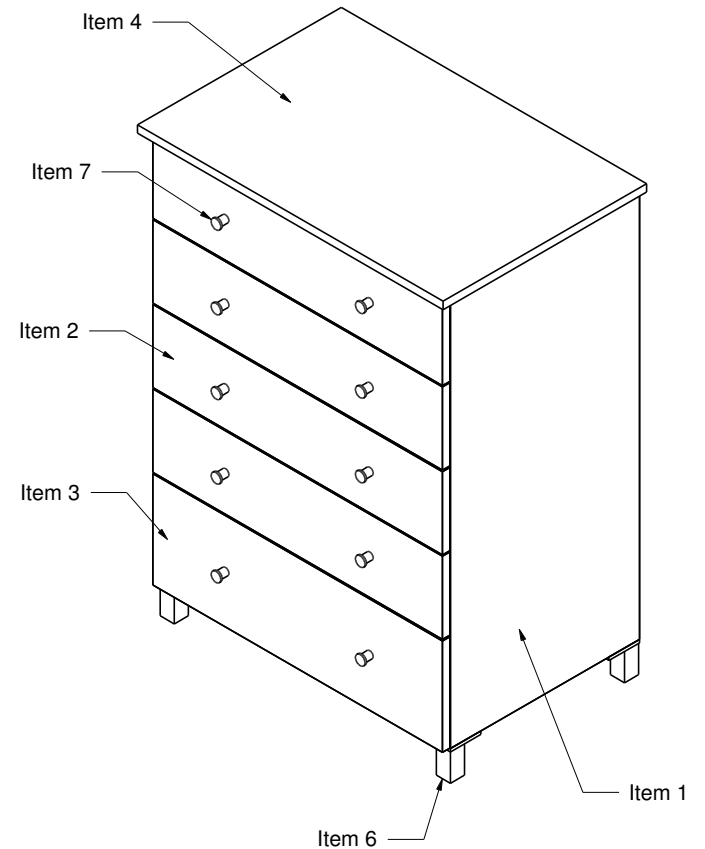

Note: Values Enclosed With  
[Brackets] Are in mm

Five Drawer Dresser - Assembly List

Item	Quantity	Description	Material	Thickness	Width	Length
1	1 Each	Dresser Case	Sub-Assembly	N/A	N/A	N/A
2	4 Each	Small Drawer	Sub-Assembly	N/A	N/A	N/A
3	1 Each	Large Drawer	Sub-Assembly	N/A	N/A	N/A
4	1 Each	Dresser Top	Melamine or Plywood Panel	3/4" [19.1 mm]	21" [533.4 mm]	31 1/2" [800.1 mm]
5	5 Pair	Drawer Slide (Not Shown)	Blum 230M, Knape & Vogt KV8400, or Similar	N/A	N/A	18" [457.2 mm]
6	4 Each	Furniture Leg	Jako TJ17-80-COZUMEL	N/A	N/A	3 1/8" [80.0 mm]
7	10 Each	Cabinet Knob	Jako EM189-25-JAMAICA	N/A	N/A	N/A

Dresser Case (1 Required) - Part List

Item	Quantity	Description	Material	Thickness	Width	Length
1	1 Each	Top	Melamine or Plywood Panel	3/4" [19.1 mm]	18 3/4" [476.3 mm]	28 1/2" [723.9 mm]
2	1 Each	Bottom	Melamine or Plywood Panel	3/4" [19.1 mm]	19 1/2" [495.3 mm]	28 1/2" [723.9 mm]
3	1 Each	Left End	Melamine or Plywood Panel	3/4" [19.1 mm]	19 1/2" [495.3 mm]	40 5/16" [1024.0 mm]
4	1 Each	Right End	Melamine or Plywood Panel	3/4" [19.1 mm]	19 1/2" [495.3 mm]	40 5/16" [1024.0 mm]
5	1 Each	Back	Melamine or Plywood Panel	3/4" [19.1 mm]	28 1/2" [723.9 mm]	39 3/4" [1009.0 mm]
6	4 Each	Drawer Stretcher (Optional)	Melamine or Plywood Panel	3/4" [19.1 mm]	4" [101.6 mm]	28 1/2" [723.9 mm]

Small Drawer (4 Required) - Part List

Item	Quantity	Description	Material	Thickness	Width	Length
1	1 Each	Bottom	Melamine or Plywood Panel	3/4" [19.1 mm]	26" [660.4 mm]	17 1/4" [438.2 mm]
2	1 Each	Left Side	Melamine or Plywood Panel	3/4" [19.1 mm]	5 11/16" [144.0 mm]	18" [457.2 mm]
3	1 Each	Right Side	Melamine or Plywood Panel	3/4" [19.1 mm]	5 11/16" [144.0 mm]	18" [457.2 mm]
4	1 Each	Back	Melamine or Plywood Panel	3/4" [19.1 mm]	5 11/16" [144.0 mm]	26" [660.4 mm]
5	1 Each	Face	Melamine or Plywood Panel	3/4" [19.1 mm]	29 7/8" [758.8 mm]	7 7/16" [188.8 mm]
6	1 Each	Sub-Front (Optional)	Melamine or Plywood Panel	3/4" [19.1 mm]	4 15/16" [125.0 mm]	26" [660.4 mm]