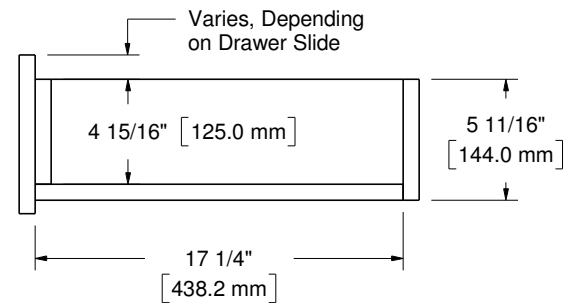

Note: Values Enclosed With  
[Brackets] Are in mm

Five Drawer Dresser - Assembly List

Item	Quantity	Description	Material	Thickness	Width	Length
1	1 Each	Dresser Case	Sub-Assembly	N/A	N/A	N/A
2	4 Each	Small Drawer	Sub-Assembly	N/A	N/A	N/A
3	1 Each	Large Drawer	Sub-Assembly	N/A	N/A	N/A
4	1 Each	Dresser Top	Melamine or Plywood Panel	3/4" [19.1 mm]	21" [533.4 mm]	31 1/2" [800.1 mm]
5	5 Pair	Drawer Slide (Not Shown)	Blum 230M, Knape & Vogt KV8400, or Similar	N/A	N/A	18" [457.2 mm]
6	4 Each	Furniture Leg	Jako TJ17-80-COZUMEL	N/A	N/A	3 1/8" [80.0 mm]
7	10 Each	Cabinet Knob	Jako EM189-25-JAMAICA	N/A	N/A	N/A

Dresser Case (1 Required) - Part List

Item	Quantity	Description	Material	Thickness	Width	Length
1	1 Each	Top	Melamine or Plywood Panel	3/4" [19.1 mm]	18 3/4" [476.3 mm]	28 1/2" [723.9 mm]
2	1 Each	Bottom	Melamine or Plywood Panel	3/4" [19.1 mm]	19 1/2" [495.3 mm]	28 1/2" [723.9 mm]
3	1 Each	Left End	Melamine or Plywood Panel	3/4" [19.1 mm]	19 1/2" [495.3 mm]	40 5/16" [1024.0 mm]
4	1 Each	Right End	Melamine or Plywood Panel	3/4" [19.1 mm]	19 1/2" [495.3 mm]	40 5/16" [1024.0 mm]
5	1 Each	Back	Melamine or Plywood Panel	3/4" [19.1 mm]	28 1/2" [723.9 mm]	39 3/4" [1009.0 mm]
6	4 Each	Drawer Stretcher (Optional)	Melamine or Plywood Panel	3/4" [19.1 mm]	4" [101.6 mm]	28 1/2" [723.9 mm]

Small Drawer (4 Required) - Part List

Item	Quantity	Description	Material	Thickness	Width	Length
1	1 Each	Bottom	Melamine or Plywood Panel	3/4" [19.1 mm]	26" [660.4 mm]	17 1/4" [438.2 mm]
2	1 Each	Left Side	Melamine or Plywood Panel	3/4" [19.1 mm]	5 11/16" [144.0 mm]	18" [457.2 mm]
3	1 Each	Right Side	Melamine or Plywood Panel	3/4" [19.1 mm]	5 11/16" [144.0 mm]	18" [457.2 mm]
4	1 Each	Back	Melamine or Plywood Panel	3/4" [19.1 mm]	5 11/16" [144.0 mm]	26" [660.4 mm]
5	1 Each	Face	Melamine or Plywood Panel	3/4" [19.1 mm]	29 7/8" [758.8 mm]	7 7/16" [188.8 mm]
6	1 Each	Sub-Front (Optional)	Melamine or Plywood Panel	3/4" [19.1 mm]	4 15/16" [125.0 mm]	26" [660.4 mm]