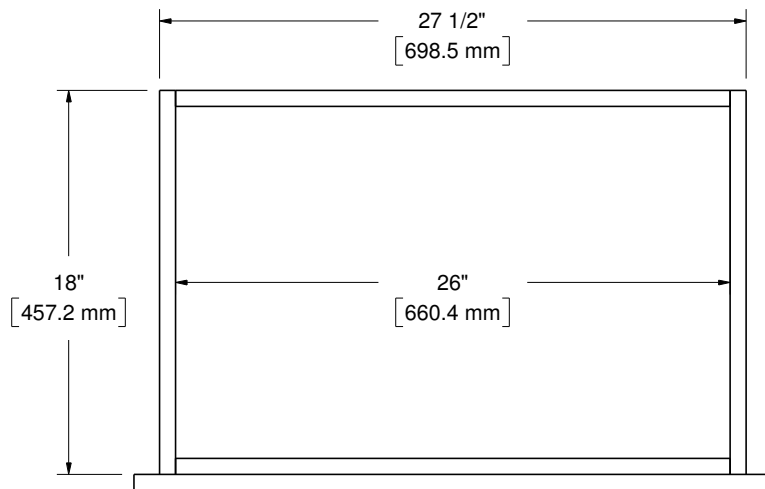

Note: Values Enclosed With  
[Brackets] Are in mm

Five Drawer Dresser - Assembly List

Item	Quantity	Description	Material	Thickness	Width	Length
1	1 Each	Dresser Case	Sub-Assembly	N/A	N/A	N/A
2	4 Each	Small Drawer	Sub-Assembly	N/A	N/A	N/A
3	1 Each	Large Drawer	Sub-Assembly	N/A	N/A	N/A
4	1 Each	Dresser Top	Melamine or Plywood Panel	3/4" [19.1 mm]	21" [533.4 mm]	31 1/2" [800.1 mm]
5	5 Pair	Drawer Slide (Not Shown)	Blum 230M, Knape & Vogt KV8400, or Similar	N/A	N/A	18" [457.2 mm]
6	4 Each	Furniture Leg	Jako TJ17-80-COZUMEL	N/A	N/A	3 1/8" [80.0 mm]
7	10 Each	Cabinet Knob	Jako EM189-25-JAMAICA	N/A	N/A	N/A

Dresser Case (1 Required) - Part List

Item	Quantity	Description	Material	Thickness	Width	Length
1	1 Each	Top	Melamine or Plywood Panel	3/4" [19.1 mm]	18 3/4" [476.3 mm]	28 1/2" [723.9 mm]
2	1 Each	Bottom	Melamine or Plywood Panel	3/4" [19.1 mm]	19 1/2" [495.3 mm]	28 1/2" [723.9 mm]
3	1 Each	Left End	Melamine or Plywood Panel	3/4" [19.1 mm]	19 1/2" [495.3 mm]	40 5/16" [1024.0 mm]
4	1 Each	Right End	Melamine or Plywood Panel	3/4" [19.1 mm]	19 1/2" [495.3 mm]	40 5/16" [1024.0 mm]
5	1 Each	Back	Melamine or Plywood Panel	3/4" [19.1 mm]	28 1/2" [723.9 mm]	39 3/4" [1009.0 mm]
6	4 Each	Drawer Stretcher (Optional)	Melamine or Plywood Panel	3/4" [19.1 mm]	4" [101.6 mm]	28 1/2" [723.9 mm]

Small Drawer (4 Required) - Part List

Item	Quantity	Description	Material	Thickness	Width	Length
1	1 Each	Bottom	Melamine or Plywood Panel	3/4" [19.1 mm]	26" [660.4 mm]	17 1/4" [438.2 mm]
2	1 Each	Left Side	Melamine or Plywood Panel	3/4" [19.1 mm]	5 11/16" [144.0 mm]	18" [457.2 mm]
3	1 Each	Right Side	Melamine or Plywood Panel	3/4" [19.1 mm]	5 11/16" [144.0 mm]	18" [457.2 mm]
4	1 Each	Back	Melamine or Plywood Panel	3/4" [19.1 mm]	5 11/16" [144.0 mm]	26" [660.4 mm]
5	1 Each	Face	Melamine or Plywood Panel	3/4" [19.1 mm]	29 7/8" [758.8 mm]	7 7/16" [188.8 mm]
6	1 Each	Sub-Front (Optional)	Melamine or Plywood Panel	3/4" [19.1 mm]	4 15/16" [125.0 mm]	26" [660.4 mm]