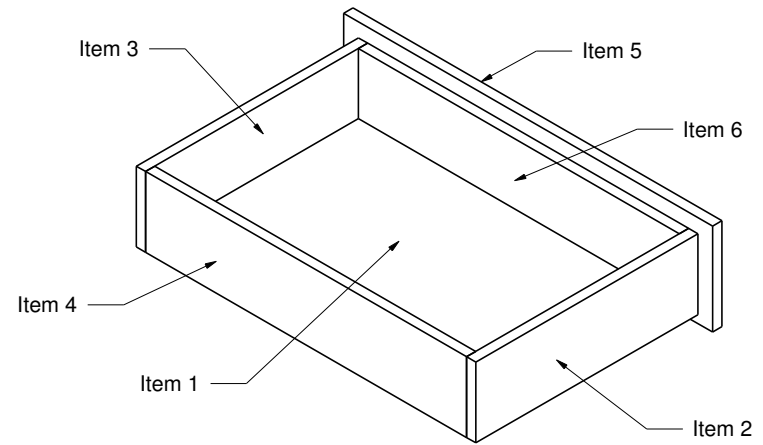

Note: Values Enclosed With  
[Brackets] Are in mm

Five Drawer Dresser - Assembly List

Item	Quantity	Description	Material	Thickness	Width	Length
1	1 Each	Dresser Case	Sub-Assembly	N/A	N/A	N/A
2	4 Each	Small Drawer	Sub-Assembly	N/A	N/A	N/A
3	1 Each	Large Drawer	Sub-Assembly	N/A	N/A	N/A
4	1 Each	Dresser Top	Melamine or Plywood Panel	3/4" [19.1 mm]	21" [533.4 mm]	31 1/2" [800.1 mm]
5	5 Pair	Drawer Slide (Not Shown)	Blum 230M, Knape & Vogt KV8400, or Similar	N/A	N/A	18" [457.2 mm]
6	4 Each	Furniture Leg	Jako TJ17-80-COZUMEL	N/A	N/A	3 1/8" [80.0 mm]
7	10 Each	Cabinet Knob	Jako EM189-25-JAMAICA	N/A	N/A	N/A

Dresser Case (1 Required) - Part List

Item	Quantity	Description	Material	Thickness	Width	Length
1	1 Each	Top	Melamine or Plywood Panel	3/4" [19.1 mm]	18 3/4" [476.3 mm]	28 1/2" [723.9 mm]
2	1 Each	Bottom	Melamine or Plywood Panel	3/4" [19.1 mm]	19 1/2" [495.3 mm]	28 1/2" [723.9 mm]
3	1 Each	Left End	Melamine or Plywood Panel	3/4" [19.1 mm]	19 1/2" [495.3 mm]	40 5/16" [1024.0 mm]
4	1 Each	Right End	Melamine or Plywood Panel	3/4" [19.1 mm]	19 1/2" [495.3 mm]	40 5/16" [1024.0 mm]
5	1 Each	Back	Melamine or Plywood Panel	3/4" [19.1 mm]	28 1/2" [723.9 mm]	39 3/4" [1009.0 mm]
6	4 Each	Drawer Stretcher (Optional)	Melamine or Plywood Panel	3/4" [19.1 mm]	4" [101.6 mm]	28 1/2" [723.9 mm]

Small Drawer (4 Required) - Part List

Item	Quantity	Description	Material	Thickness	Width	Length
1	1 Each	Bottom	Melamine or Plywood Panel	3/4" [19.1 mm]	26" [660.4 mm]	17 1/4" [438.2 mm]
2	1 Each	Left Side	Melamine or Plywood Panel	3/4" [19.1 mm]	5 11/16" [144.0 mm]	18" [457.2 mm]
3	1 Each	Right Side	Melamine or Plywood Panel	3/4" [19.1 mm]	5 11/16" [144.0 mm]	18" [457.2 mm]
4	1 Each	Back	Melamine or Plywood Panel	3/4" [19.1 mm]	5 11/16" [144.0 mm]	26" [660.4 mm]
5	1 Each	Face	Melamine or Plywood Panel	3/4" [19.1 mm]	29 7/8" [758.8 mm]	7 7/16" [188.8 mm]
6	1 Each	Sub-Front (Optional)	Melamine or Plywood Panel	3/4" [19.1 mm]	4 15/16" [125.0 mm]	26" [660.4 mm]