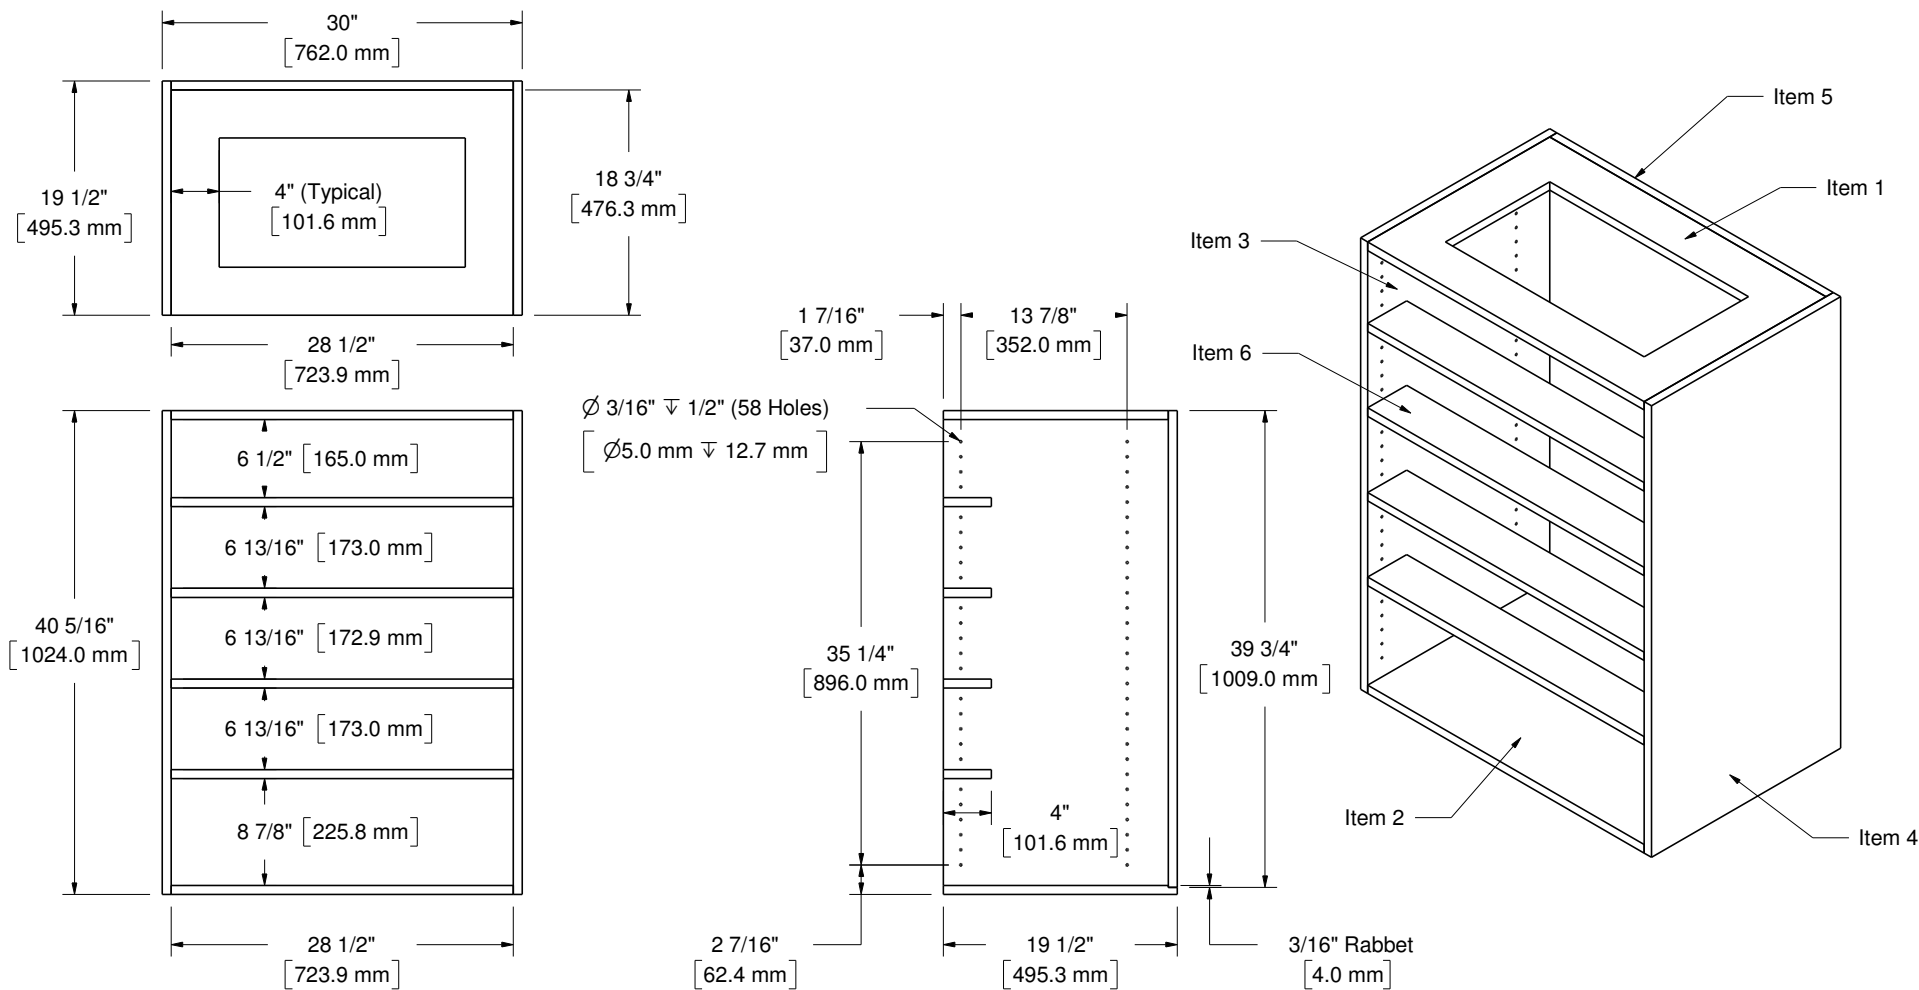

Note: Values Enclosed With  
[Brackets] Are in mm

Five Drawer Dresser - Assembly List

Item	Quantity	Description	Material	Thickness	Width	Length
1	1 Each	Dresser Case	Sub-Assembly	N/A	N/A	N/A
2	4 Each	Small Drawer	Sub-Assembly	N/A	N/A	N/A
3	1 Each	Large Drawer	Sub-Assembly	N/A	N/A	N/A
4	1 Each	Dresser Top	Melamine or Plywood Panel	3/4" [19.1 mm]	21" [533.4 mm]	31 1/2" [800.1 mm]
5	5 Pair	Drawer Slide (Not Shown)	Blum 230M, Knape & Vogt KV8400, or Similar	N/A	N/A	18" [457.2 mm]
6	4 Each	Furniture Leg	Jako TJ17-80-COZUMEL	N/A	N/A	3 1/8" [80.0 mm]
7	10 Each	Cabinet Knob	Jako EM189-25-JAMAICA	N/A	N/A	N/A

Dresser Case (1 Required) - Part List

Item	Quantity	Description	Material	Thickness	Width	Length
1	1 Each	Top	Melamine or Plywood Panel	3/4" [19.1 mm]	18 3/4" [476.3 mm]	28 1/2" [723.9 mm]
2	1 Each	Bottom	Melamine or Plywood Panel	3/4" [19.1 mm]	19 1/2" [495.3 mm]	28 1/2" [723.9 mm]
3	1 Each	Left End	Melamine or Plywood Panel	3/4" [19.1 mm]	19 1/2" [495.3 mm]	40 5/16" [1024.0 mm]
4	1 Each	Right End	Melamine or Plywood Panel	3/4" [19.1 mm]	19 1/2" [495.3 mm]	40 5/16" [1024.0 mm]
5	1 Each	Back	Melamine or Plywood Panel	3/4" [19.1 mm]	28 1/2" [723.9 mm]	39 3/4" [1009.0 mm]
6	4 Each	Drawer Stretcher (Optional)	Melamine or Plywood Panel	3/4" [19.1 mm]	4" [101.6 mm]	28 1/2" [723.9 mm]

Small Drawer (4 Required) - Part List

Item	Quantity	Description	Material	Thickness	Width	Length
1	1 Each	Bottom	Melamine or Plywood Panel	3/4" [19.1 mm]	26" [660.4 mm]	17 1/4" [438.2 mm]
2	1 Each	Left Side	Melamine or Plywood Panel	3/4" [19.1 mm]	5 11/16" [144.0 mm]	18" [457.2 mm]
3	1 Each	Right Side	Melamine or Plywood Panel	3/4" [19.1 mm]	5 11/16" [144.0 mm]	18" [457.2 mm]
4	1 Each	Back	Melamine or Plywood Panel	3/4" [19.1 mm]	5 11/16" [144.0 mm]	26" [660.4 mm]
5	1 Each	Face	Melamine or Plywood Panel	3/4" [19.1 mm]	29 7/8" [758.8 mm]	7 7/16" [188.8 mm]
6	1 Each	Sub-Front (Optional)	Melamine or Plywood Panel	3/4" [19.1 mm]	4 15/16" [125.0 mm]	26" [660.4 mm]