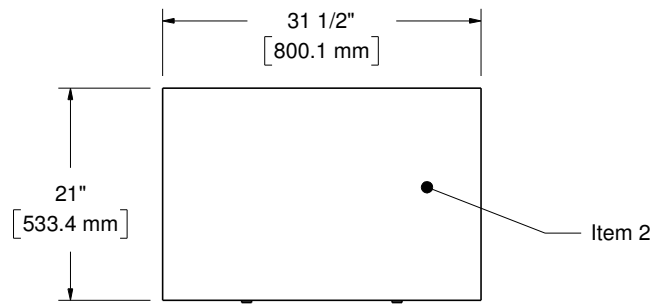

Note: Values Enclosed With  
[Brackets] Are in mm

Five Drawer Dresser - Assembly List

Item	Quantity	Description	Material	Thickness	Width	Length
1	1 Each	Dresser Case	Sub-Assembly	N/A	N/A	N/A
2	4 Each	Small Drawer	Sub-Assembly	N/A	N/A	N/A
3	1 Each	Large Drawer	Sub-Assembly	N/A	N/A	N/A
4	1 Each	Dresser Top	Melamine or Plywood Panel	3/4" [19.1 mm]	21" [533.4 mm]	31 1/2" [800.1 mm]
5	5 Pair	Drawer Slide (Not Shown)	Blum 230M, Knape & Vogt KV8400, or Similar	N/A	N/A	18" [457.2 mm]
6	4 Each	Furniture Leg	Jako TJ17-80-COZUMEL	N/A	N/A	3 1/8" [80.0 mm]
7	10 Each	Cabinet Knob	Jako EM189-25-JAMAICA	N/A	N/A	N/A

Dresser Case (1 Required) - Part List

Item	Quantity	Description	Material	Thickness	Width	Length
1	1 Each	Top	Melamine or Plywood Panel	3/4" [19.1 mm]	18 3/4" [476.3 mm]	28 1/2" [723.9 mm]
2	1 Each	Bottom	Melamine or Plywood Panel	3/4" [19.1 mm]	19 1/2" [495.3 mm]	28 1/2" [723.9 mm]
3	1 Each	Left End	Melamine or Plywood Panel	3/4" [19.1 mm]	19 1/2" [495.3 mm]	40 5/16" [1024.0 mm]
4	1 Each	Right End	Melamine or Plywood Panel	3/4" [19.1 mm]	19 1/2" [495.3 mm]	40 5/16" [1024.0 mm]
5	1 Each	Back	Melamine or Plywood Panel	3/4" [19.1 mm]	28 1/2" [723.9 mm]	39 3/4" [1009.0 mm]
6	4 Each	Drawer Stretcher (Optional)	Melamine or Plywood Panel	3/4" [19.1 mm]	4" [101.6 mm]	28 1/2" [723.9 mm]

Small Drawer (4 Required) - Part List

Item	Quantity	Description	Material	Thickness	Width	Length
1	1 Each	Bottom	Melamine or Plywood Panel	3/4" [19.1 mm]	26" [660.4 mm]	17 1/4" [438.2 mm]
2	1 Each	Left Side	Melamine or Plywood Panel	3/4" [19.1 mm]	5 11/16" [144.0 mm]	18" [457.2 mm]
3	1 Each	Right Side	Melamine or Plywood Panel	3/4" [19.1 mm]	5 11/16" [144.0 mm]	18" [457.2 mm]
4	1 Each	Back	Melamine or Plywood Panel	3/4" [19.1 mm]	5 11/16" [144.0 mm]	26" [660.4 mm]
5	1 Each	Face	Melamine or Plywood Panel	3/4" [19.1 mm]	29 7/8" [758.8 mm]	7 7/16" [188.8 mm]
6	1 Each	Sub-Front (Optional)	Melamine or Plywood Panel	3/4" [19.1 mm]	4 15/16" [125.0 mm]	26" [660.4 mm]