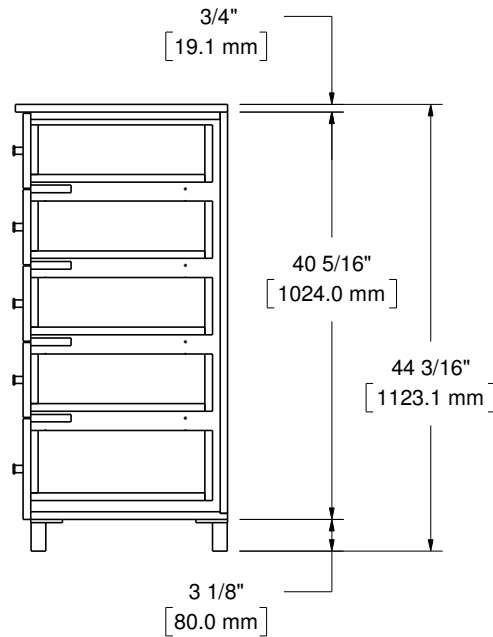

Note: Values Enclosed With  
[Brackets] Are in mm

Five Drawer Dresser - Assembly List

Item	Quantity	Description	Material	Thickness	Width	Length
1	1 Each	Dresser Case	Sub-Assembly	N/A	N/A	N/A
2	4 Each	Small Drawer	Sub-Assembly	N/A	N/A	N/A
3	1 Each	Large Drawer	Sub-Assembly	N/A	N/A	N/A
4	1 Each	Dresser Top	Melamine or Plywood Panel	3/4" [19.1 mm]	21" [533.4 mm]	31 1/2" [800.1 mm]
5	5 Pair	Drawer Slide (Not Shown)	Blum 230M, Knape & Vogt KV8400, or Similar	N/A	N/A	18" [457.2 mm]
6	4 Each	Furniture Leg	Jako TJ17-80-COZUMEL	N/A	N/A	3 1/8" [80.0 mm]
7	10 Each	Cabinet Knob	Jako EM189-25-JAMAICA	N/A	N/A	N/A

Dresser Case (1 Required) - Part List

Item	Quantity	Description	Material	Thickness	Width	Length
1	1 Each	Top	Melamine or Plywood Panel	3/4" [19.1 mm]	18 3/4" [476.3 mm]	28 1/2" [723.9 mm]
2	1 Each	Bottom	Melamine or Plywood Panel	3/4" [19.1 mm]	19 1/2" [495.3 mm]	28 1/2" [723.9 mm]
3	1 Each	Left End	Melamine or Plywood Panel	3/4" [19.1 mm]	19 1/2" [495.3 mm]	40 5/16" [1024.0 mm]
4	1 Each	Right End	Melamine or Plywood Panel	3/4" [19.1 mm]	19 1/2" [495.3 mm]	40 5/16" [1024.0 mm]
5	1 Each	Back	Melamine or Plywood Panel	3/4" [19.1 mm]	28 1/2" [723.9 mm]	39 3/4" [1009.0 mm]
6	4 Each	Drawer Stretcher (Optional)	Melamine or Plywood Panel	3/4" [19.1 mm]	4" [101.6 mm]	28 1/2" [723.9 mm]

Small Drawer (4 Required) - Part List

Item	Quantity	Description	Material	Thickness	Width	Length
1	1 Each	Bottom	Melamine or Plywood Panel	3/4" [19.1 mm]	26" [660.4 mm]	17 1/4" [438.2 mm]
2	1 Each	Left Side	Melamine or Plywood Panel	3/4" [19.1 mm]	5 11/16" [144.0 mm]	18" [457.2 mm]
3	1 Each	Right Side	Melamine or Plywood Panel	3/4" [19.1 mm]	5 11/16" [144.0 mm]	18" [457.2 mm]
4	1 Each	Back	Melamine or Plywood Panel	3/4" [19.1 mm]	5 11/16" [144.0 mm]	26" [660.4 mm]
5	1 Each	Face	Melamine or Plywood Panel	3/4" [19.1 mm]	29 7/8" [758.8 mm]	7 7/16" [188.8 mm]
6	1 Each	Sub-Front (Optional)	Melamine or Plywood Panel	3/4" [19.1 mm]	4 15/16" [125.0 mm]	26" [660.4 mm]