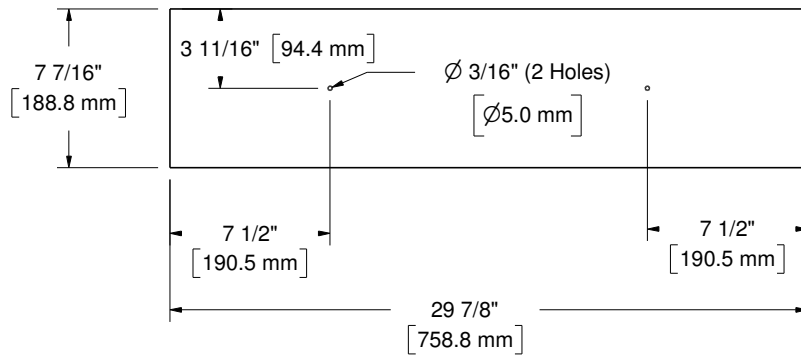

Note: Values Enclosed With  
[Brackets] Are in mm

Five Drawer Dresser - Assembly List

Item	Quantity	Description	Material	Thickness	Width	Length
1	1 Each	Dresser Case	Sub-Assembly	N/A	N/A	N/A
2	4 Each	Small Drawer	Sub-Assembly	N/A	N/A	N/A
3	1 Each	Large Drawer	Sub-Assembly	N/A	N/A	N/A
4	1 Each	Dresser Top	Melamine or Plywood Panel	3/4" [19.1 mm]	21" [533.4 mm]	31 1/2" [800.1 mm]
5	5 Pair	Drawer Slide (Not Shown)	Blum 230M, Knape & Vogt KV8400, or Similar	N/A	N/A	18" [457.2 mm]
6	4 Each	Furniture Leg	Jako TJ17-80-COZUMEL	N/A	N/A	3 1/8" [80.0 mm]
7	10 Each	Cabinet Knob	Jako EM189-25-JAMAICA	N/A	N/A	N/A

Dresser Case (1 Required) - Part List

Item	Quantity	Description	Material	Thickness	Width	Length
1	1 Each	Top	Melamine or Plywood Panel	3/4" [19.1 mm]	18 3/4" [476.3 mm]	28 1/2" [723.9 mm]
2	1 Each	Bottom	Melamine or Plywood Panel	3/4" [19.1 mm]	19 1/2" [495.3 mm]	28 1/2" [723.9 mm]
3	1 Each	Left End	Melamine or Plywood Panel	3/4" [19.1 mm]	19 1/2" [495.3 mm]	40 5/16" [1024.0 mm]
4	1 Each	Right End	Melamine or Plywood Panel	3/4" [19.1 mm]	19 1/2" [495.3 mm]	40 5/16" [1024.0 mm]
5	1 Each	Back	Melamine or Plywood Panel	3/4" [19.1 mm]	28 1/2" [723.9 mm]	39 3/4" [1009.0 mm]
6	4 Each	Drawer Stretcher (Optional)	Melamine or Plywood Panel	3/4" [19.1 mm]	4" [101.6 mm]	28 1/2" [723.9 mm]

Small Drawer (4 Required) - Part List

Item	Quantity	Description	Material	Thickness	Width	Length
1	1 Each	Bottom	Melamine or Plywood Panel	3/4" [19.1 mm]	26" [660.4 mm]	17 1/4" [438.2 mm]
2	1 Each	Left Side	Melamine or Plywood Panel	3/4" [19.1 mm]	5 11/16" [144.0 mm]	18" [457.2 mm]
3	1 Each	Right Side	Melamine or Plywood Panel	3/4" [19.1 mm]	5 11/16" [144.0 mm]	18" [457.2 mm]
4	1 Each	Back	Melamine or Plywood Panel	3/4" [19.1 mm]	5 11/16" [144.0 mm]	26" [660.4 mm]
5	1 Each	Face	Melamine or Plywood Panel	3/4" [19.1 mm]	29 7/8" [758.8 mm]	7 7/16" [188.8 mm]
6	1 Each	Sub-Front (Optional)	Melamine or Plywood Panel	3/4" [19.1 mm]	4 15/16" [125.0 mm]	26" [660.4 mm]