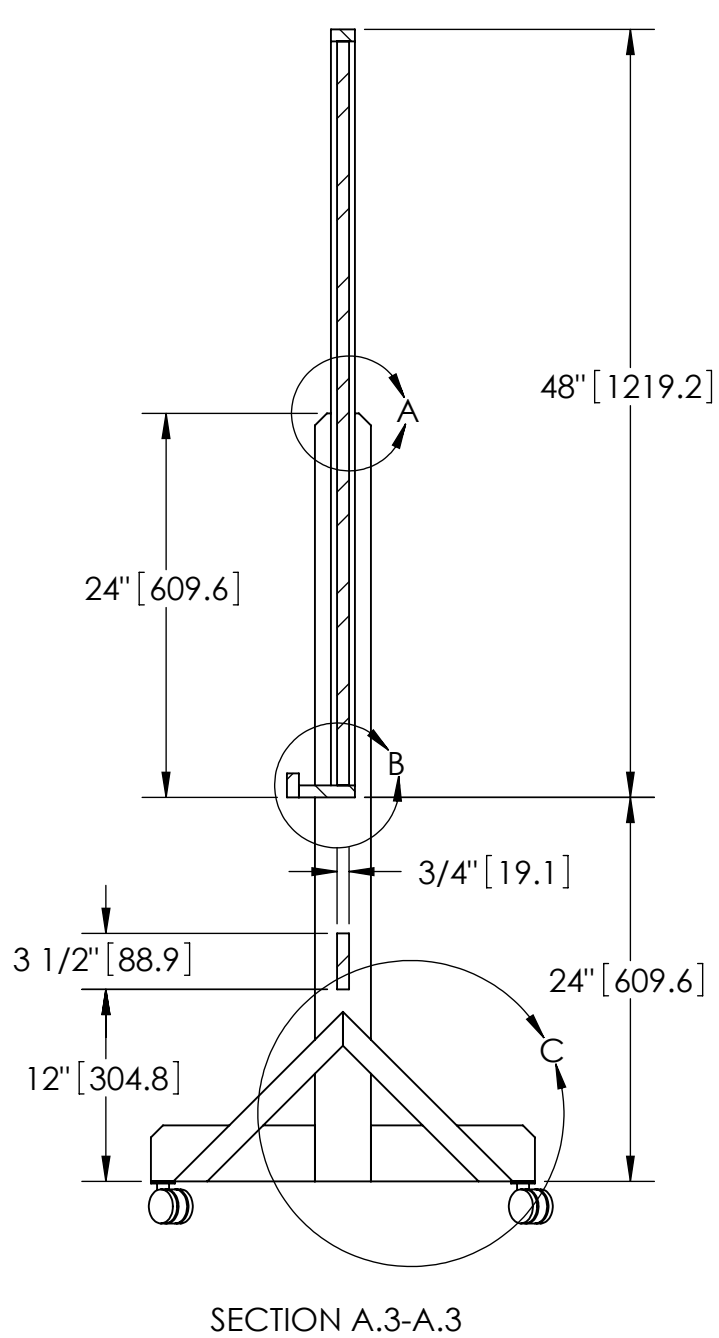

Note: Values Enclosed With  
[Brackets] Are In mm

Parts List

Item	Quantity	Description	Material	Thickness	Width	Length
1	1	Chalkboard	MDF	3/4"	46 1/2"	70 1/2"
2	1	Chalk Rail	1 x 4 Solid Wood	3/4"	3 1/2"	72"
3	1	Cross Brace	1 x 4 Solid Wood	3/4"	3 1/2"	72"
4	2	Leg	1 x 4 Solid Wood	3/4"	3 1/2"	48"
5	2	Foot	1 x 4 Solid Wood	3/4"	3 1/2"	24"
6	4	Foot Buildup	1 x 4 Solid Wood	3/4"	3 1/2"	10 1/4"
7	1	Top Rail	1 x 2 Solid Wood	3/4"	1 1/2"	72"
8	1	Rail Lip	1 x 2 Solid Wood	3/4"	1 1/2"	72"
9	2	Stile	1 x 2 Solid Wood	3/4"	1 1/2"	46 1/2"
10	4	Angle Brace	1 x 2 Solid Wood	3/4"	1 1/2"	15"
11	4	Rockler 90365 Twin Wheel Caster	NA	NA	NA	NA