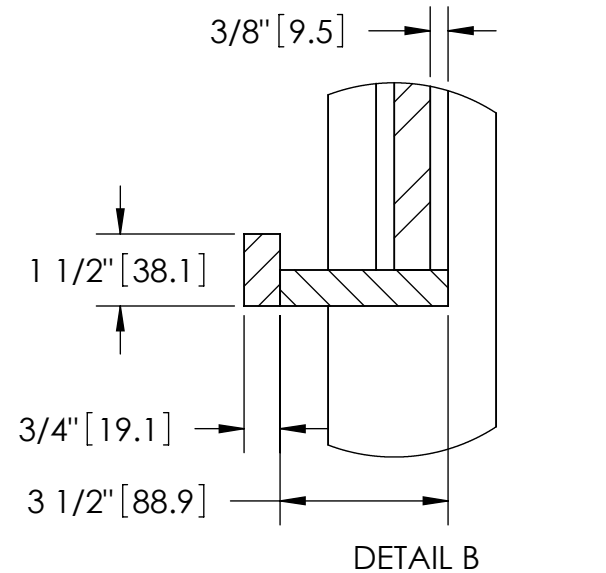

Note: Values Enclosed With  
[Brackets] Are In mm

Parts List

Item	Quantity	Description	Material	Thickness	Width	Length
1	1	Chalkboard	MDF	3/4"	46 1/2"	70 1/2"
2	1	Chalk Rail	1 x 4 Solid Wood	3/4"	3 1/2"	72"
3	1	Cross Brace	1 x 4 Solid Wood	3/4"	3 1/2"	72"
4	2	Leg	1 x 4 Solid Wood	3/4"	3 1/2"	48"
5	2	Foot	1 x 4 Solid Wood	3/4"	3 1/2"	24"
6	4	Foot Buildup	1 x 4 Solid Wood	3/4"	3 1/2"	10 1/4"
7	1	Top Rail	1 x 2 Solid Wood	3/4"	1 1/2"	72"
8	1	Rail Lip	1 x 2 Solid Wood	3/4"	1 1/2"	72"
9	2	Stile	1 x 2 Solid Wood	3/4"	1 1/2"	46 1/2"
10	4	Angle Brace	1 x 2 Solid Wood	3/4"	1 1/2"	15"
11	4	Rockler 90365 Twin Wheel Caster	NA	NA	NA	NA