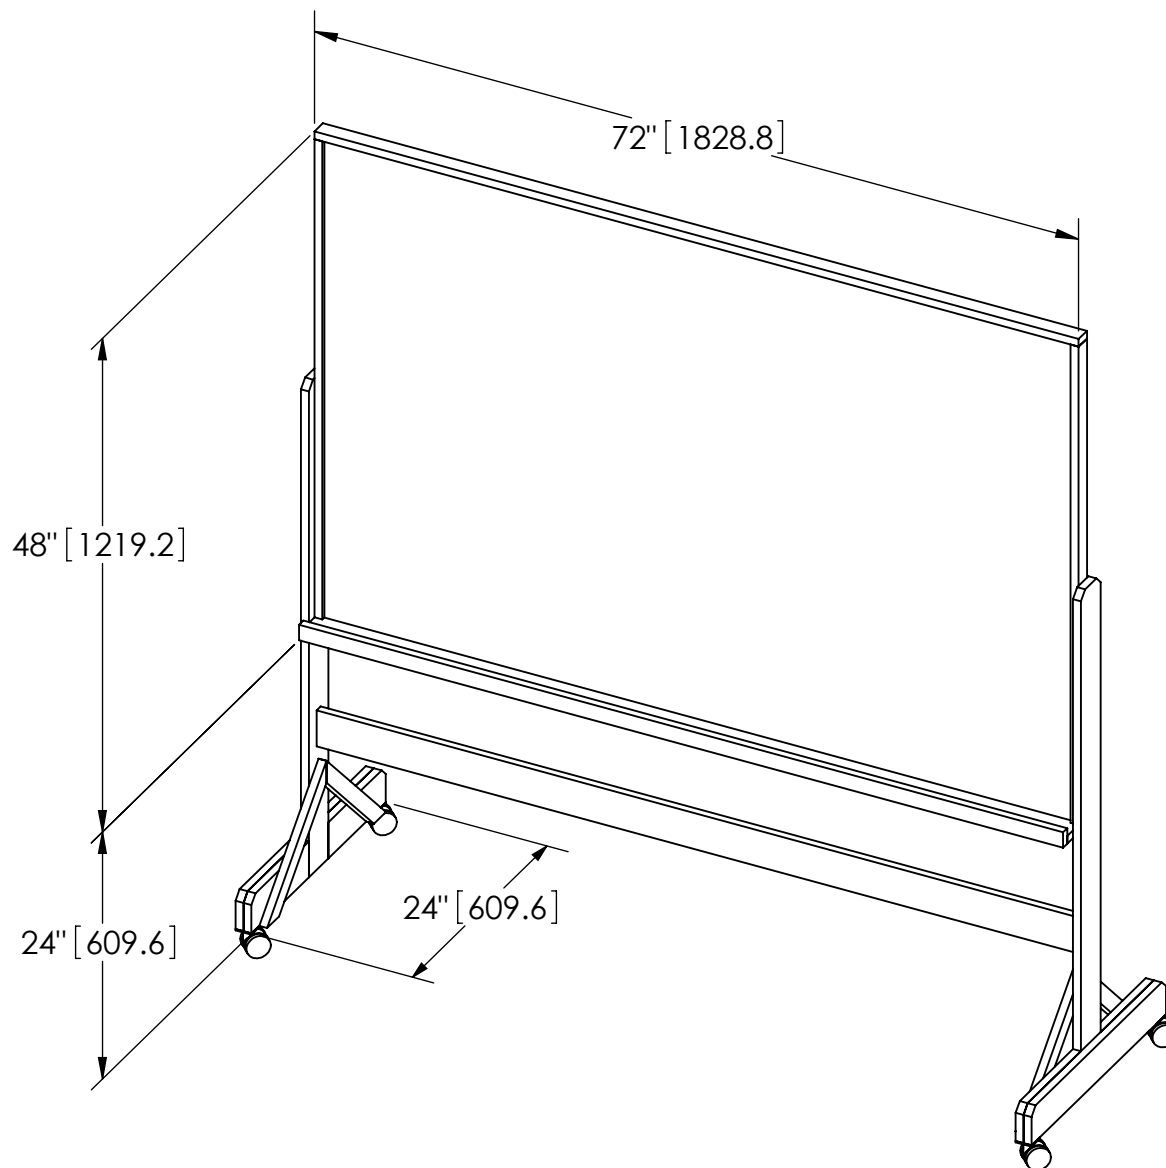

Note: Values Enclosed With  
[Brackets] Are In mm

Parts List

Item	Quantity	Description	Material	Thickness	Width	Length
1	1	Chalkboard	MDF	3/4"	46 1/2"	70 1/2"
2	1	Chalk Rail	1 x 4 Solid Wood	3/4"	3 1/2"	72"
3	1	Cross Brace	1 x 4 Solid Wood	3/4"	3 1/2"	72"
4	2	Leg	1 x 4 Solid Wood	3/4"	3 1/2"	48"
5	2	Foot	1 x 4 Solid Wood	3/4"	3 1/2"	24"
6	4	Foot Buildup	1 x 4 Solid Wood	3/4"	3 1/2"	10 1/4"
7	1	Top Rail	1 x 2 Solid Wood	3/4"	1 1/2"	72"
8	1	Rail Lip	1 x 2 Solid Wood	3/4"	1 1/2"	72"
9	2	Stile	1 x 2 Solid Wood	3/4"	1 1/2"	46 1/2"
10	4	Angle Brace	1 x 2 Solid Wood	3/4"	1 1/2"	15"
11	4	Rockler 90365 Twin Wheel Caster	NA	NA	NA	NA