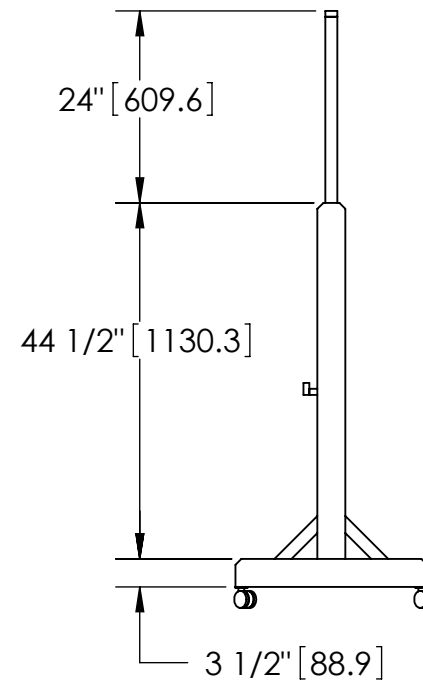

Note: Values Enclosed With  
[Brackets] Are In mm

Parts List

Item	Quantity	Description	Material	Thickness	Width	Length
1	1	Chalkboard	MDF	3/4"	46 1/2"	70 1/2"
2	1	Chalk Rail	1 x 4 Solid Wood	3/4"	3 1/2"	72"
3	1	Cross Brace	1 x 4 Solid Wood	3/4"	3 1/2"	72"
4	2	Leg	1 x 4 Solid Wood	3/4"	3 1/2"	48"
5	2	Foot	1 x 4 Solid Wood	3/4"	3 1/2"	24"
6	4	Foot Buildup	1 x 4 Solid Wood	3/4"	3 1/2"	10 1/4"
7	1	Top Rail	1 x 2 Solid Wood	3/4"	1 1/2"	72"
8	1	Rail Lip	1 x 2 Solid Wood	3/4"	1 1/2"	72"
9	2	Stile	1 x 2 Solid Wood	3/4"	1 1/2"	46 1/2"
10	4	Angle Brace	1 x 2 Solid Wood	3/4"	1 1/2"	15"
11	4	Rockler 90365 Twin Wheel Caster	NA	NA	NA	NA