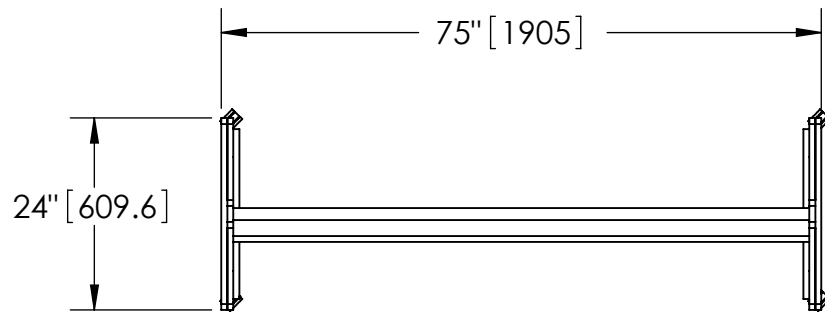

Note: Values Enclosed With  
[Brackets] Are In mm

Parts List

Item	Quantity	Description	Material	Thickness	Width	Length
1	1	Chalkboard	MDF	3/4"	46 1/2"	70 1/2"
2	1	Chalk Rail	1 x 4 Solid Wood	3/4"	3 1/2"	72"
3	1	Cross Brace	1 x 4 Solid Wood	3/4"	3 1/2"	72"
4	2	Leg	1 x 4 Solid Wood	3/4"	3 1/2"	48"
5	2	Foot	1 x 4 Solid Wood	3/4"	3 1/2"	24"
6	4	Foot Buildup	1 x 4 Solid Wood	3/4"	3 1/2"	10 1/4"
7	1	Top Rail	1 x 2 Solid Wood	3/4"	1 1/2"	72"
8	1	Rail Lip	1 x 2 Solid Wood	3/4"	1 1/2"	72"
9	2	Stile	1 x 2 Solid Wood	3/4"	1 1/2"	46 1/2"
10	4	Angle Brace	1 x 2 Solid Wood	3/4"	1 1/2"	15"
11	4	Rockler 90365 Twin Wheel Caster	NA	NA	NA	NA