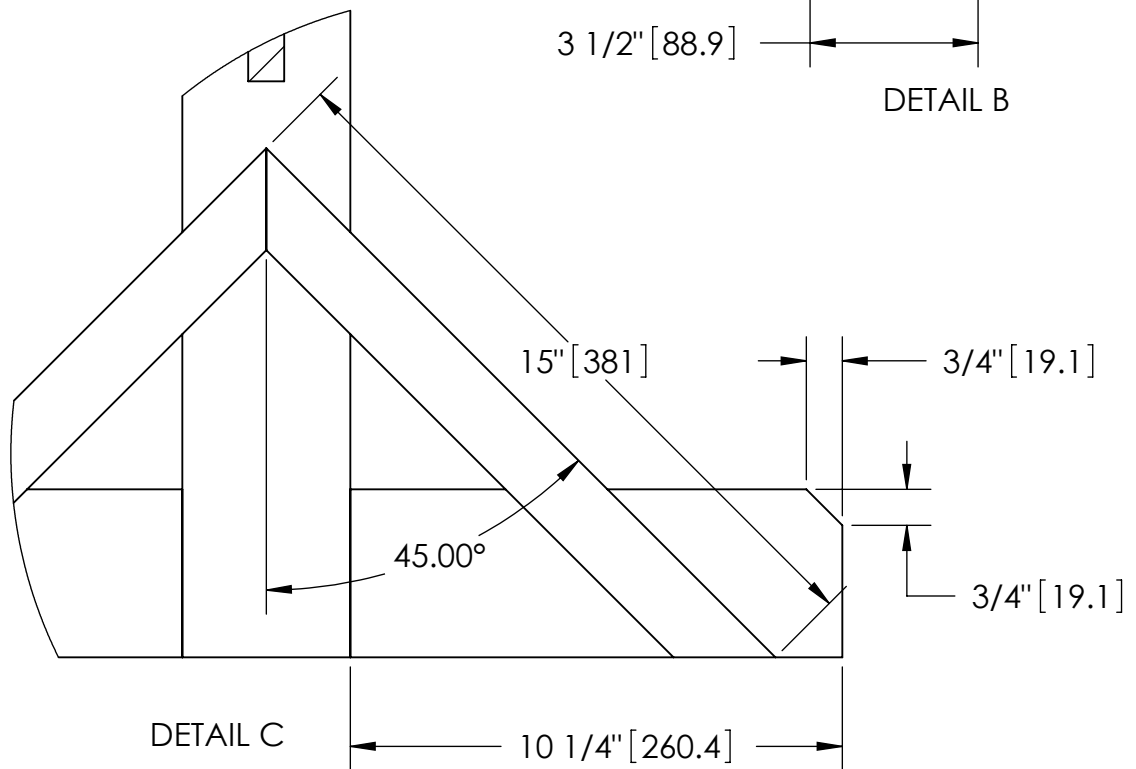

Note: Values Enclosed With  
[Brackets] Are In mm

Parts List

Item	Quantity	Description	Material	Thickness	Width	Length
1	1	Chalkboard	MDF	3/4"	46 1/2"	70 1/2"
2	1	Chalk Rail	1 x 4 Solid Wood	3/4"	3 1/2"	72"
3	1	Cross Brace	1 x 4 Solid Wood	3/4"	3 1/2"	72"
4	2	Leg	1 x 4 Solid Wood	3/4"	3 1/2"	48"
5	2	Foot	1 x 4 Solid Wood	3/4"	3 1/2"	24"
6	4	Foot Buildup	1 x 4 Solid Wood	3/4"	3 1/2"	10 1/4"
7	1	Top Rail	1 x 2 Solid Wood	3/4"	1 1/2"	72"
8	1	Rail Lip	1 x 2 Solid Wood	3/4"	1 1/2"	72"
9	2	Stile	1 x 2 Solid Wood	3/4"	1 1/2"	46 1/2"
10	4	Angle Brace	1 x 2 Solid Wood	3/4"	1 1/2"	15"
11	4	Rockler 90365 Twin Wheel Caster	NA	NA	NA	NA