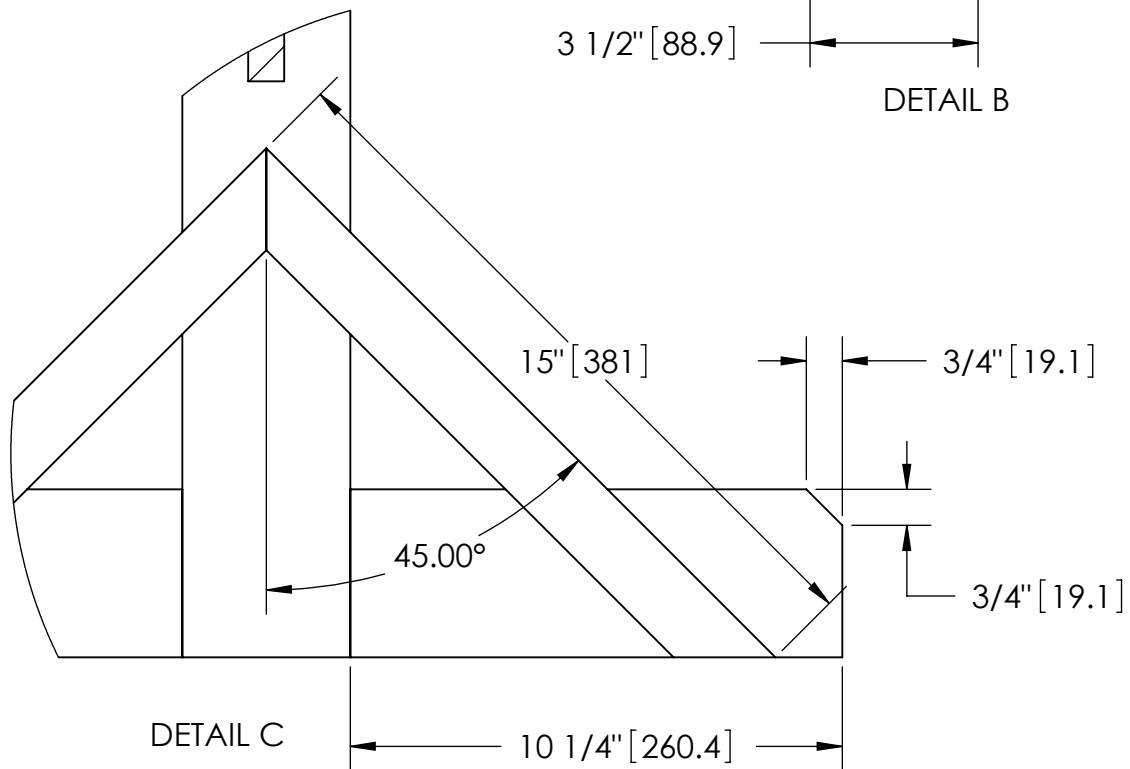

Note: Values Enclosed With  
[Brackets] Are In mm

Parts List

Item	Quantity	Description	Material	Thickness	Width	Length
1	1	Chalkboard	MDF	3/4"	46 1/2"	70 1/2"
2	1	Chalk Rail	1 x 4 Solid Wood	3/4"	3 1/2"	72"
3	1	Cross Brace	1 x 4 Solid Wood	3/4"	3 1/2"	72"
4	2	Leg	1 x 4 Solid Wood	3/4"	3 1/2"	48"
5	2	Foot	1 x 4 Solid Wood	3/4"	3 1/2"	24"
6	4	Foot Buildup	1 x 4 Solid Wood	3/4"	3 1/2"	10 1/4"
7	1	Top Rail	1 x 2 Solid Wood	3/4"	1 1/2"	72"
8	1	Rail Lip	1 x 2 Solid Wood	3/4"	1 1/2"	72"
9	2	Stile	1 x 2 Solid Wood	3/4"	1 1/2"	46 1/2"
10	4	Angle Brace	1 x 2 Solid Wood	3/4"	1 1/2"	15"
11	4	Rockler 90365 Twin Wheel Caster	NA	NA	NA	NA