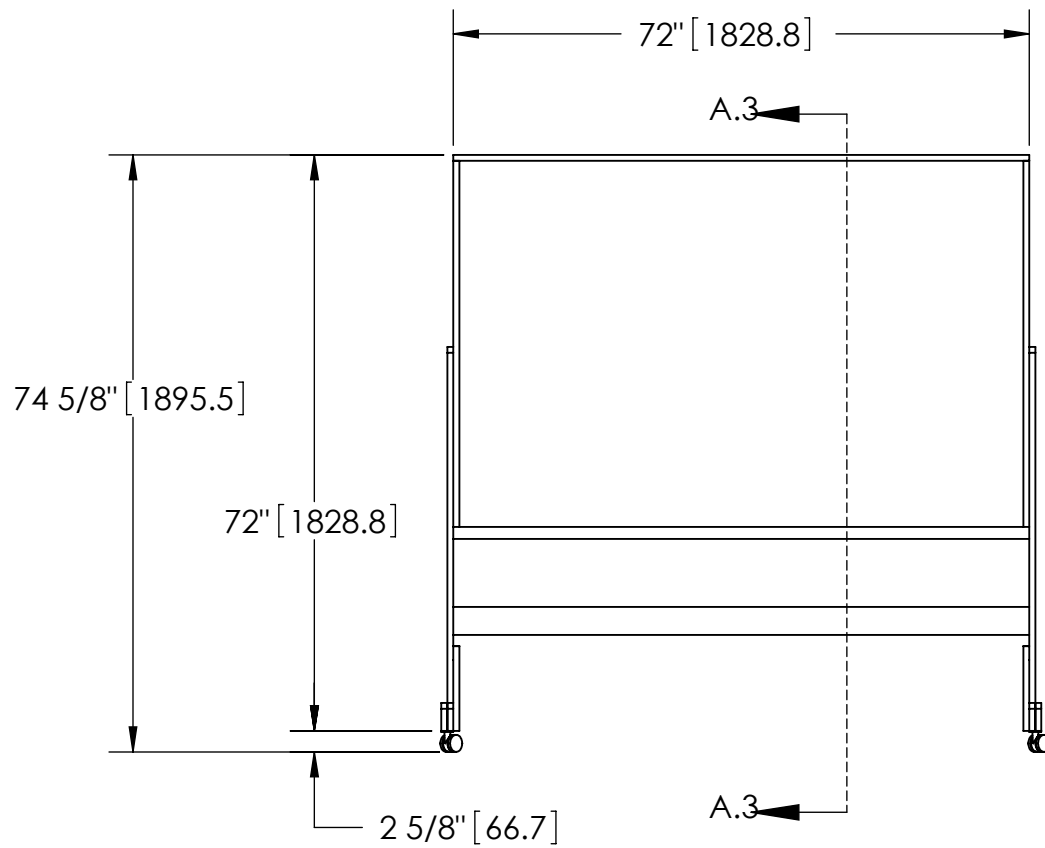

Note: Values Enclosed With  
[Brackets] Are In mm

Parts List

Item	Quantity	Description	Material	Thickness	Width	Length
1	1	Chalkboard	MDF	3/4"	46 1/2"	70 1/2"
2	1	Chalk Rail	1 x 4 Solid Wood	3/4"	3 1/2"	72"
3	1	Cross Brace	1 x 4 Solid Wood	3/4"	3 1/2"	72"
4	2	Leg	1 x 4 Solid Wood	3/4"	3 1/2"	48"
5	2	Foot	1 x 4 Solid Wood	3/4"	3 1/2"	24"
6	4	Foot Buildup	1 x 4 Solid Wood	3/4"	3 1/2"	10 1/4"
7	1	Top Rail	1 x 2 Solid Wood	3/4"	1 1/2"	72"
8	1	Rail Lip	1 x 2 Solid Wood	3/4"	1 1/2"	72"
9	2	Stile	1 x 2 Solid Wood	3/4"	1 1/2"	46 1/2"
10	4	Angle Brace	1 x 2 Solid Wood	3/4"	1 1/2"	15"
11	4	Rockler 90365 Twin Wheel Caster	NA	NA	NA	NA