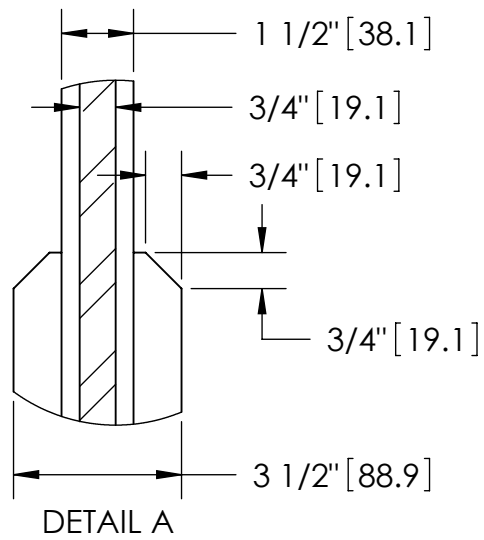

Note: Values Enclosed With  
[Brackets] Are In mm

Parts List

Item	Quantity	Description	Material	Thickness	Width	Length
1	1	Chalkboard	MDF	3/4"	46 1/2"	70 1/2"
2	1	Chalk Rail	1 x 4 Solid Wood	3/4"	3 1/2"	72"
3	1	Cross Brace	1 x 4 Solid Wood	3/4"	3 1/2"	72"
4	2	Leg	1 x 4 Solid Wood	3/4"	3 1/2"	48"
5	2	Foot	1 x 4 Solid Wood	3/4"	3 1/2"	24"
6	4	Foot Buildup	1 x 4 Solid Wood	3/4"	3 1/2"	10 1/4"
7	1	Top Rail	1 x 2 Solid Wood	3/4"	1 1/2"	72"
8	1	Rail Lip	1 x 2 Solid Wood	3/4"	1 1/2"	72"
9	2	Stile	1 x 2 Solid Wood	3/4"	1 1/2"	46 1/2"
10	4	Angle Brace	1 x 2 Solid Wood	3/4"	1 1/2"	15"
11	4	Rockler 90365 Twin Wheel Caster	NA	NA	NA	NA