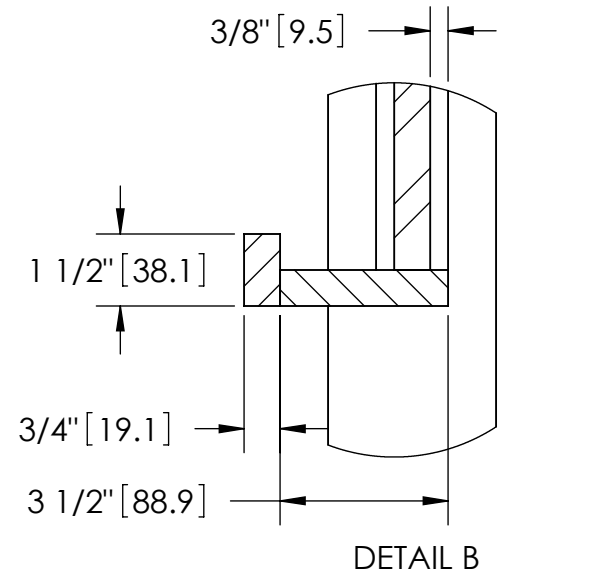

Note: Values Enclosed With  
[Brackets] Are In mm

Parts List

Item	Quantity	Description	Material	Thickness	Width	Length
1	1	Chalkboard	MDF	3/4"	46 1/2"	70 1/2"
2	1	Chalk Rail	1 x 4 Solid Wood	3/4"	3 1/2"	72"
3	1	Cross Brace	1 x 4 Solid Wood	3/4"	3 1/2"	72"
4	2	Leg	1 x 4 Solid Wood	3/4"	3 1/2"	48"
5	2	Foot	1 x 4 Solid Wood	3/4"	3 1/2"	24"
6	4	Foot Buildup	1 x 4 Solid Wood	3/4"	3 1/2"	10 1/4"
7	1	Top Rail	1 x 2 Solid Wood	3/4"	1 1/2"	72"
8	1	Rail Lip	1 x 2 Solid Wood	3/4"	1 1/2"	72"
9	2	Stile	1 x 2 Solid Wood	3/4"	1 1/2"	46 1/2"
10	4	Angle Brace	1 x 2 Solid Wood	3/4"	1 1/2"	15"
11	4	Rockler 90365 Twin Wheel Caster	NA	NA	NA	NA