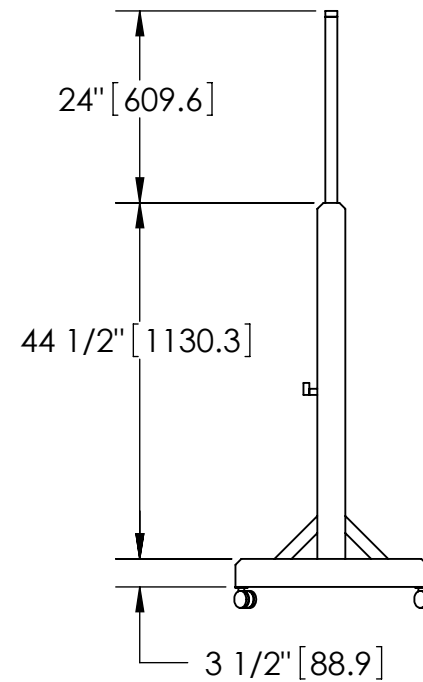

Note: Values Enclosed With  
[Brackets] Are In mm

Parts List

Item	Quantity	Description	Material	Thickness	Width	Length
1	1	Chalkboard	MDF	3/4"	46 1/2"	70 1/2"
2	1	Chalk Rail	1 x 4 Solid Wood	3/4"	3 1/2"	72"
3	1	Cross Brace	1 x 4 Solid Wood	3/4"	3 1/2"	72"
4	2	Leg	1 x 4 Solid Wood	3/4"	3 1/2"	48"
5	2	Foot	1 x 4 Solid Wood	3/4"	3 1/2"	24"
6	4	Foot Buildup	1 x 4 Solid Wood	3/4"	3 1/2"	10 1/4"
7	1	Top Rail	1 x 2 Solid Wood	3/4"	1 1/2"	72"
8	1	Rail Lip	1 x 2 Solid Wood	3/4"	1 1/2"	72"
9	2	Stile	1 x 2 Solid Wood	3/4"	1 1/2"	46 1/2"
10	4	Angle Brace	1 x 2 Solid Wood	3/4"	1 1/2"	15"
11	4	Rockler 90365 Twin Wheel Caster	NA	NA	NA	NA