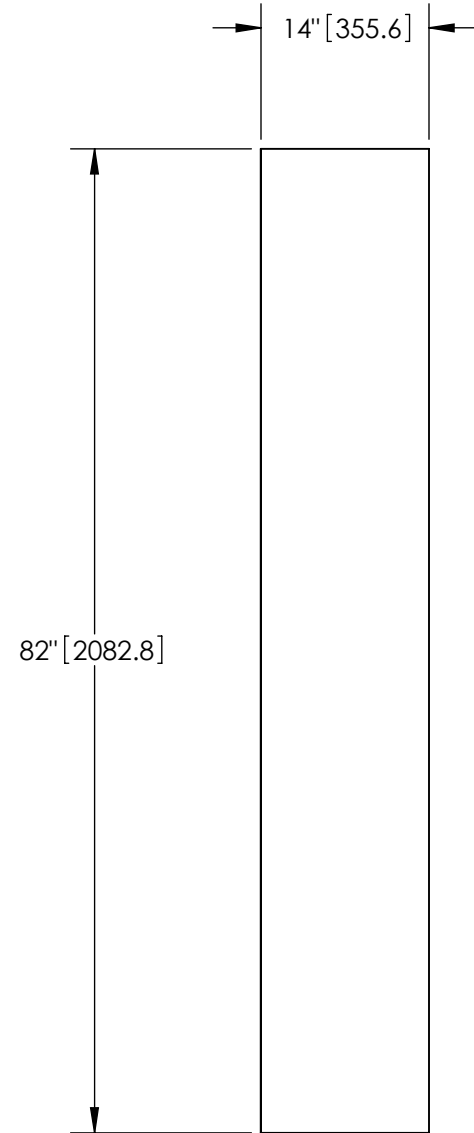

Note: Values Enclosed With [Brackets] Are In mm

VIEW Top

VIEW Front

VIEW Right

Parts List						
Item	Quantity	Description	Material	Thickness	Width	Length
1	20	Rockler 22278 Stepped Shelf Pin	Nickel			
2	3	Nailer	Particle Board	3/4"	4"	26 1/2"
3	1	Back	White Melamine	1/4"	27"	79"
4	1	Wall End - Left	White Melamine	3/4"	14"	82"
5	1	Wall End - Right	White Melamine	3/4"	14"	82"
6	1	Top	White Melamine	3/4"	14"	26 1/2"
7	1	Bottom	White Melamine	3/4"	14"	26 1/2"
8	5	Adjustable Shelf	White Melamine	3/4"	12 7/8"	26 7/16"
9	2	Front Panel	White Melamine	3/4"	2"	26 1/2"
10	5	Shelf Panel	White Melamine	3/4"	2"	26 7/16"
11	2	Edge Band - Wall End	White PVC Edge Band	0.5mm	15/16"	83 1/2"
12	3	Edge Band - Top & Bottom	White PVC Edge Band	0.5mm	15/16"	28"
13	10	Edge Band - Adjustable Shelf	White PVC Edge Band	0.5mm	15/16"	27 15/16"