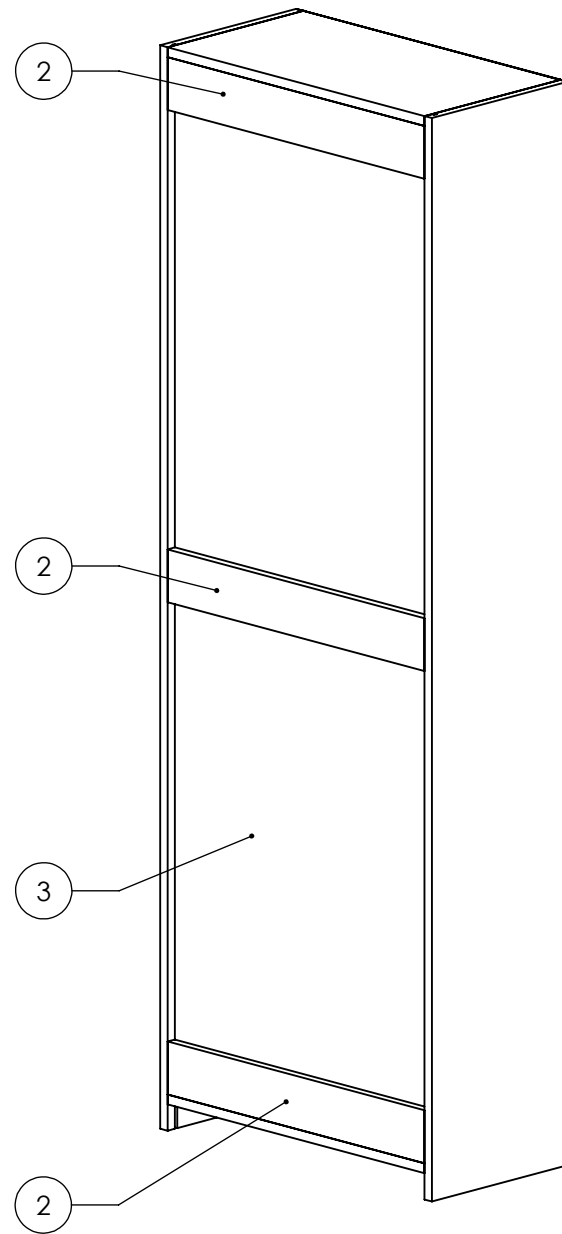

Note: Values Enclosed With [Brackets] Are In mm

VIEW Top

VIEW Front

VIEW Right

Parts List						
Item	Quantity	Description	Material	Thickness	Width	Length
1	20	Rockler 22278 Stepped Shelf Pin	Nickel			
2	3	Nailer	Particle Board	3/4"	4"	26 1/2"
3	1	Back	White Melamine	1/4"	27"	79"
4	1	Wall End - Left	White Melamine	3/4"	14"	82"
5	1	Wall End - Right	White Melamine	3/4"	14"	82"
6	1	Top	White Melamine	3/4"	14"	26 1/2"
7	1	Bottom	White Melamine	3/4"	14"	26 1/2"
8	5	Adjustable Shelf	White Melamine	3/4"	12 7/8"	26 7/16"
9	2	Front Panel	White Melamine	3/4"	2"	26 1/2"
10	5	Shelf Panel	White Melamine	3/4"	2"	26 7/16"
11	2	Edge Band - Wall End	White PVC Edge Band	0.5mm	15/16"	83 1/2"
12	3	Edge Band - Top & Bottom	White PVC Edge Band	0.5mm	15/16"	28"
13	10	Edge Band - Adjustable Shelf	White PVC Edge Band	0.5mm	15/16"	27 15/16"