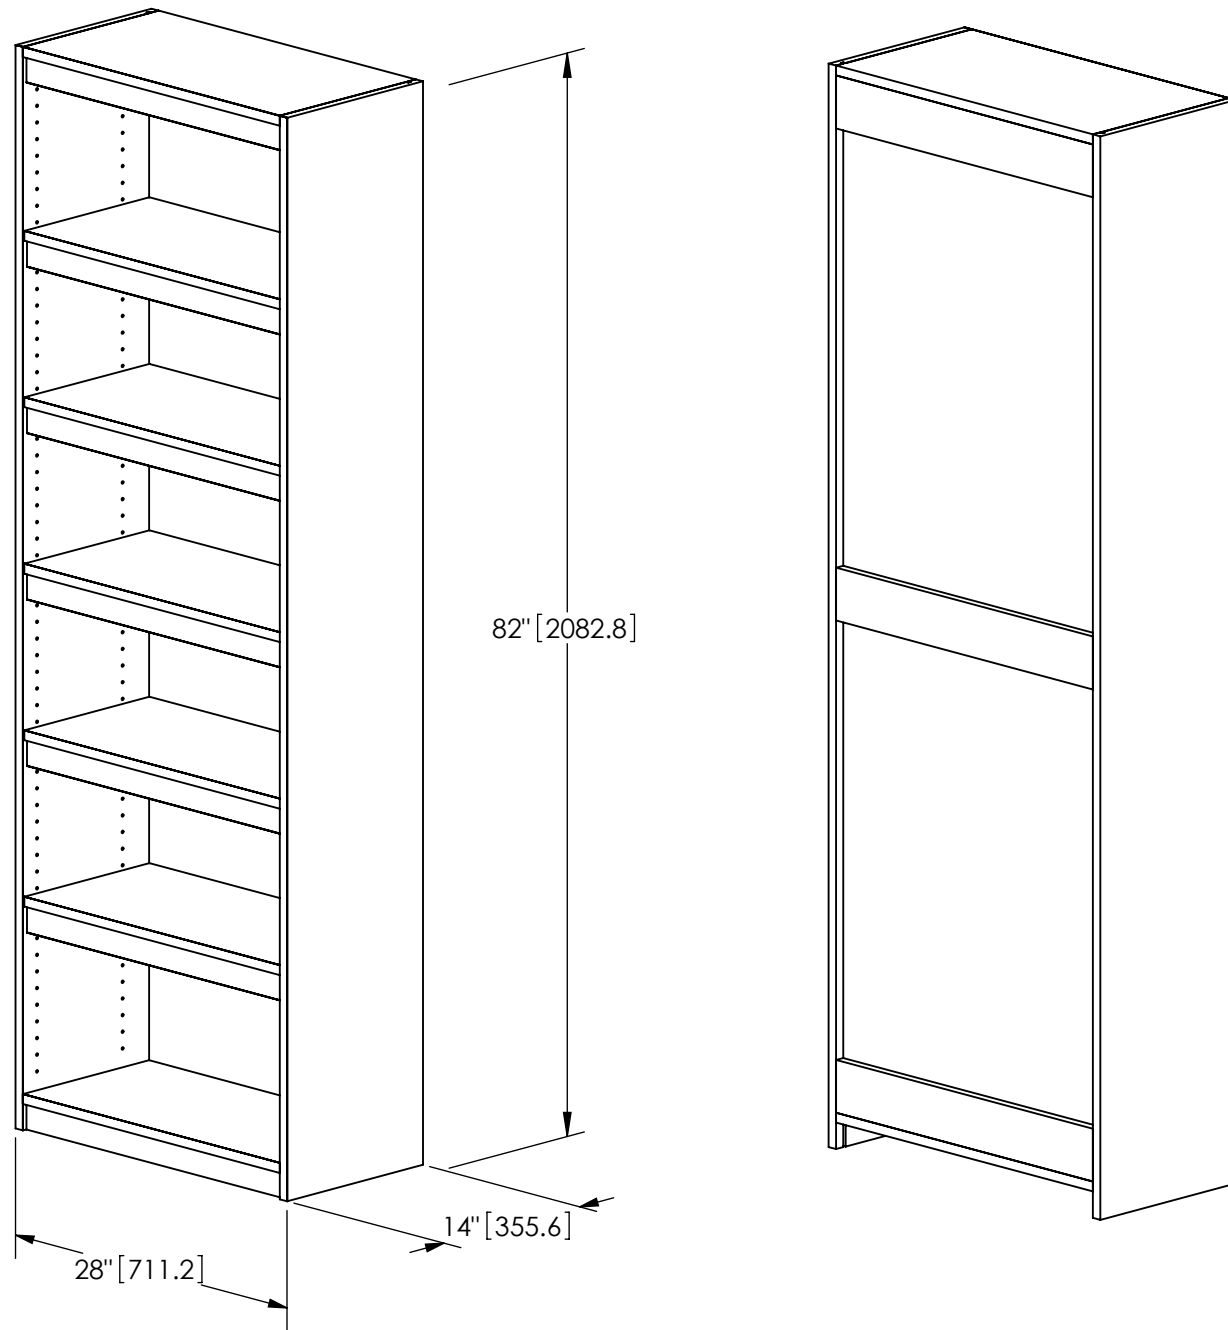

Note: Values Enclosed With [Brackets] Are In mm

VIEW Top

VIEW Front

VIEW Right

Parts List						
Item	Quantity	Description	Material	Thickness	Width	Length
1	20	Rockler 22278 Stepped Shelf Pin	Nickel			
2	3	Nailer	Particle Board	3/4"	4"	26 1/2"
3	1	Back	White Melamine	1/4"	27"	79"
4	1	Wall End - Left	White Melamine	3/4"	14"	82"
5	1	Wall End - Right	White Melamine	3/4"	14"	82"
6	1	Top	White Melamine	3/4"	14"	26 1/2"
7	1	Bottom	White Melamine	3/4"	14"	26 1/2"
8	5	Adjustable Shelf	White Melamine	3/4"	12 7/8"	26 7/16"
9	2	Front Panel	White Melamine	3/4"	2"	26 1/2"
10	5	Shelf Panel	White Melamine	3/4"	2"	26 7/16"
11	2	Edge Band - Wall End	White PVC Edge Band	0.5mm	15/16"	83 1/2"
12	3	Edge Band - Top & Bottom	White PVC Edge Band	0.5mm	15/16"	28"
13	10	Edge Band - Adjustable Shelf	White PVC Edge Band	0.5mm	15/16"	27 15/16"