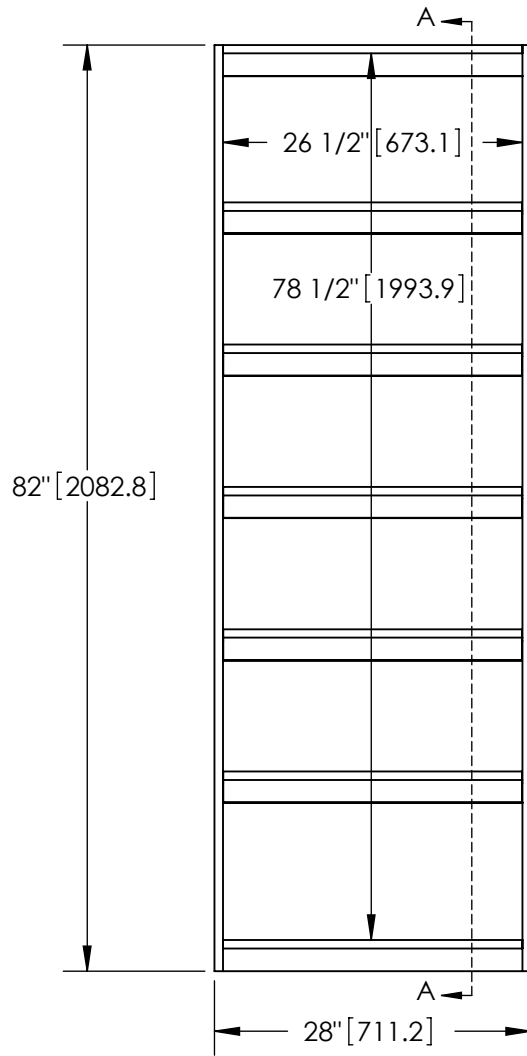

Note: Values Enclosed With [Brackets] Are In mm

VIEW Top

VIEW Front

VIEW Right

Parts List						
Item	Quantity	Description	Material	Thickness	Width	Length
1	20	Rockler 22278 Stepped Shelf Pin	Nickel			
2	3	Nailer	Particle Board	3/4"	4"	26 1/2"
3	1	Back	White Melamine	1/4"	27"	79"
4	1	Wall End - Left	White Melamine	3/4"	14"	82"
5	1	Wall End - Right	White Melamine	3/4"	14"	82"
6	1	Top	White Melamine	3/4"	14"	26 1/2"
7	1	Bottom	White Melamine	3/4"	14"	26 1/2"
8	5	Adjustable Shelf	White Melamine	3/4"	12 7/8"	26 7/16"
9	2	Front Panel	White Melamine	3/4"	2"	26 1/2"
10	5	Shelf Panel	White Melamine	3/4"	2"	26 7/16"
11	2	Edge Band - Wall End	White PVC Edge Band	0.5mm	15/16"	83 1/2"
12	3	Edge Band - Top & Bottom	White PVC Edge Band	0.5mm	15/16"	28"
13	10	Edge Band - Adjustable Shelf	White PVC Edge Band	0.5mm	15/16"	27 15/16"