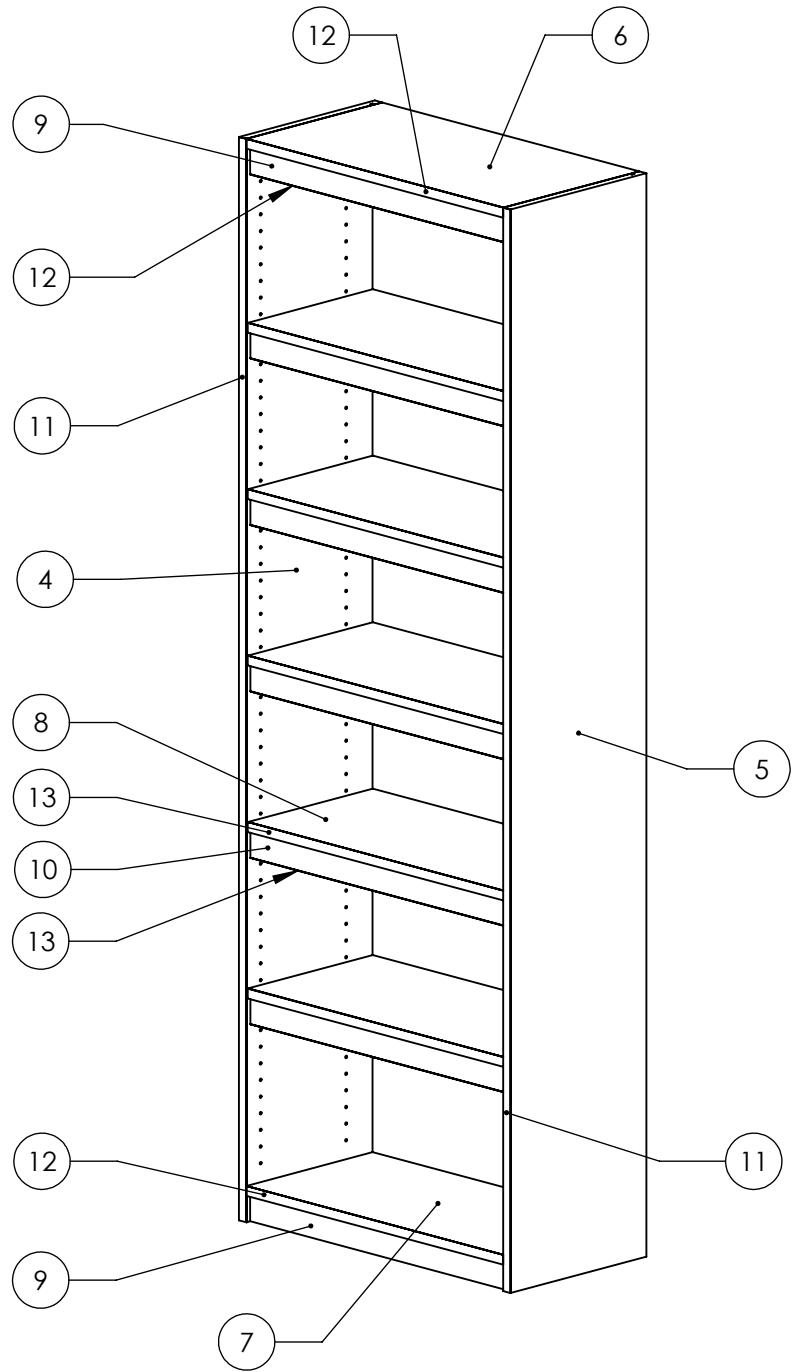

Note: Values Enclosed With [Brackets] Are In mm

VIEW Top

VIEW Front

VIEW Right

Parts List						
Item	Quantity	Description	Material	Thickness	Width	Length
1	20	Rockler 22278 Stepped Shelf Pin	Nickel			
2	3	Nailer	Particle Board	3/4"	4"	26 1/2"
3	1	Back	White Melamine	1/4"	27"	79"
4	1	Wall End - Left	White Melamine	3/4"	14"	82"
5	1	Wall End - Right	White Melamine	3/4"	14"	82"
6	1	Top	White Melamine	3/4"	14"	26 1/2"
7	1	Bottom	White Melamine	3/4"	14"	26 1/2"
8	5	Adjustable Shelf	White Melamine	3/4"	12 7/8"	26 7/16"
9	2	Front Panel	White Melamine	3/4"	2"	26 1/2"
10	5	Shelf Panel	White Melamine	3/4"	2"	26 7/16"
11	2	Edge Band - Wall End	White PVC Edge Band	0.5mm	15/16"	83 1/2"
12	3	Edge Band - Top & Bottom	White PVC Edge Band	0.5mm	15/16"	28"
13	10	Edge Band - Adjustable Shelf	White PVC Edge Band	0.5mm	15/16"	27 15/16"