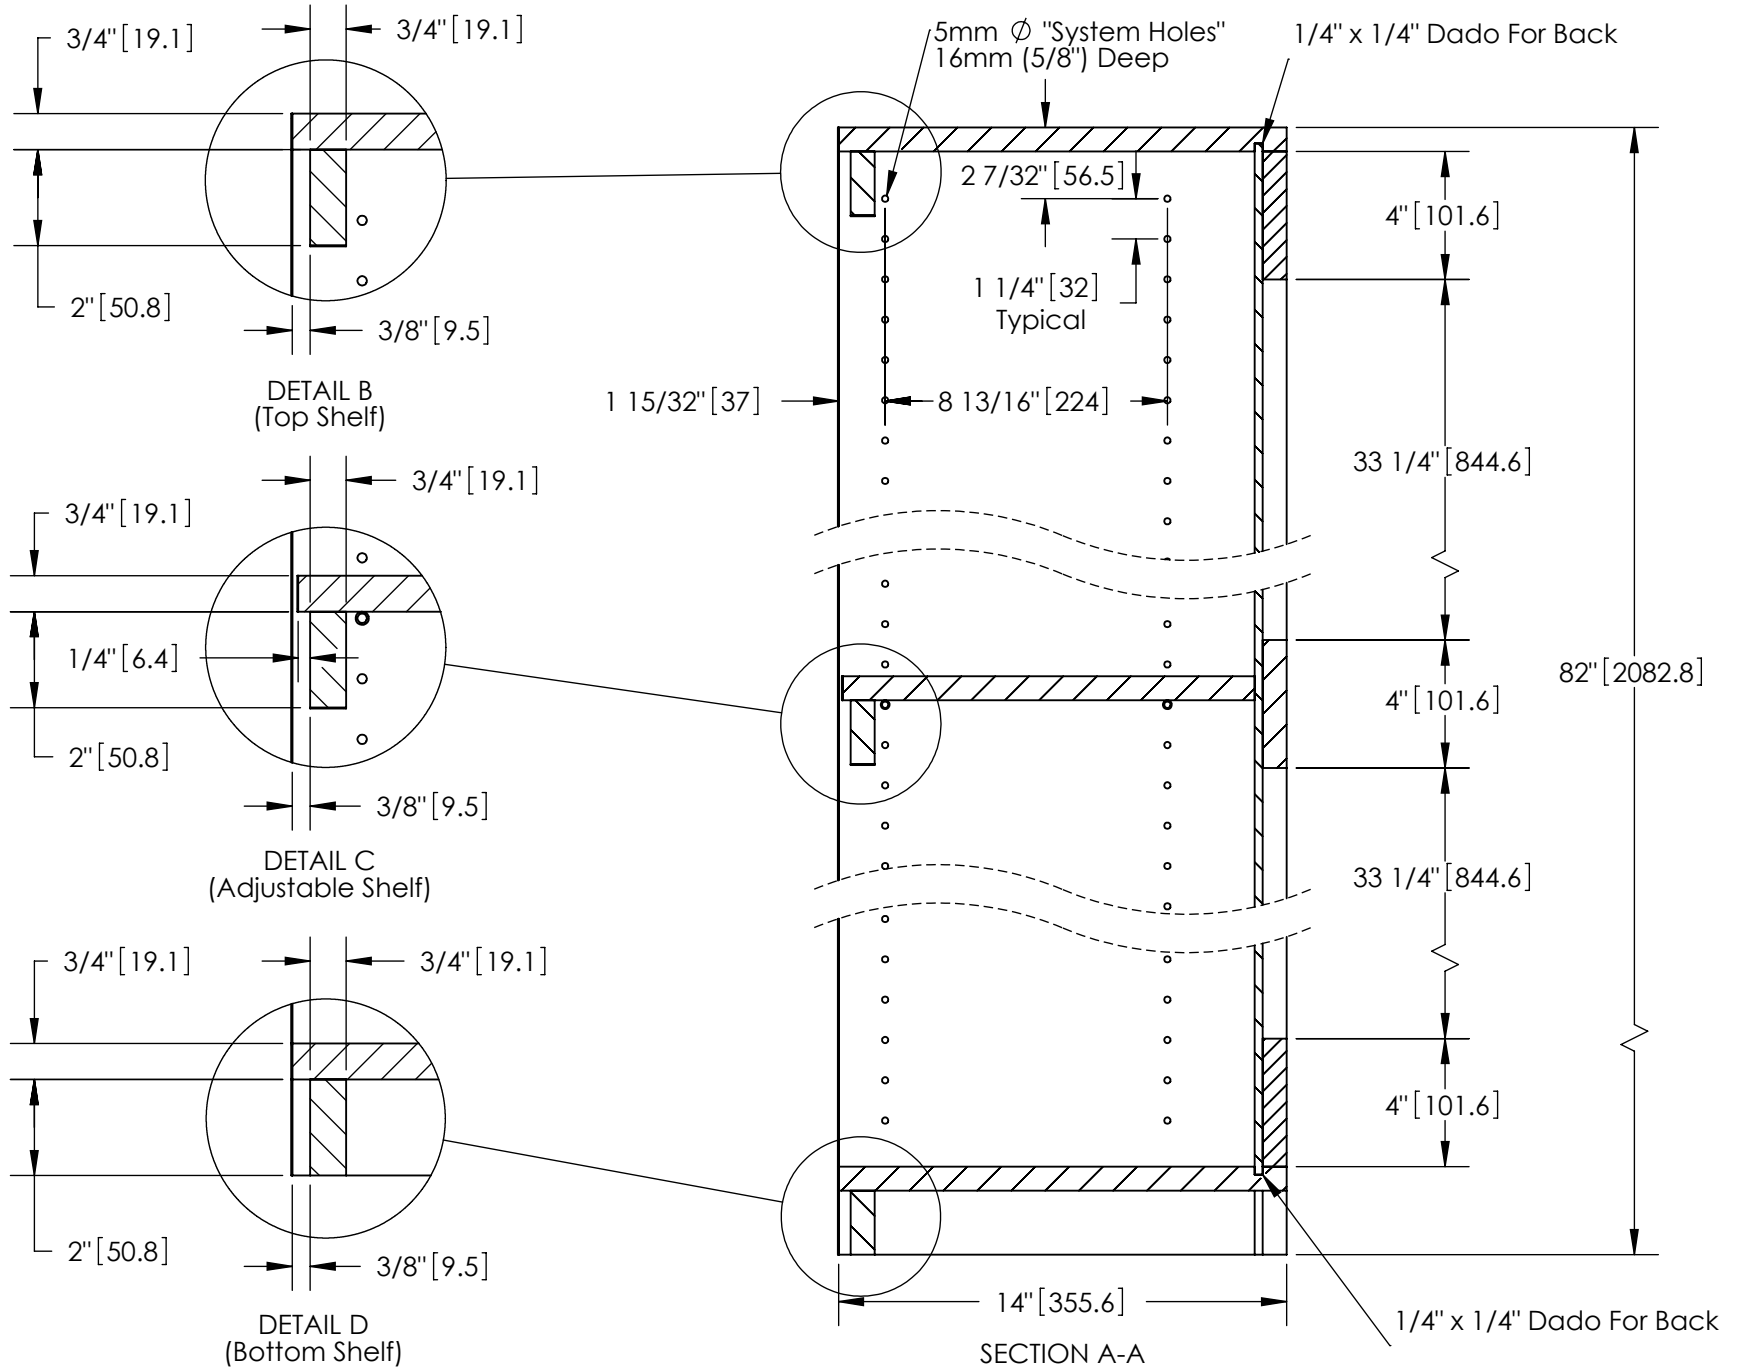

Note: Values Enclosed With [Brackets] Are In mm

VIEW Top

VIEW Front

VIEW Right

Parts List						
Item	Quantity	Description	Material	Thickness	Width	Length
1	20	Rockler 22278 Stepped Shelf Pin	Nickel			
2	3	Nailer	Particle Board	3/4"	4"	26 1/2"
3	1	Back	White Melamine	1/4"	27"	79"
4	1	Wall End - Left	White Melamine	3/4"	14"	82"
5	1	Wall End - Right	White Melamine	3/4"	14"	82"
6	1	Top	White Melamine	3/4"	14"	26 1/2"
7	1	Bottom	White Melamine	3/4"	14"	26 1/2"
8	5	Adjustable Shelf	White Melamine	3/4"	12 7/8"	26 7/16"
9	2	Front Panel	White Melamine	3/4"	2"	26 1/2"
10	5	Shelf Panel	White Melamine	3/4"	2"	26 7/16"
11	2	Edge Band - Wall End	White PVC Edge Band	0.5mm	15/16"	83 1/2"
12	3	Edge Band - Top & Bottom	White PVC Edge Band	0.5mm	15/16"	28"
13	10	Edge Band - Adjustable Shelf	White PVC Edge Band	0.5mm	15/16"	27 15/16"