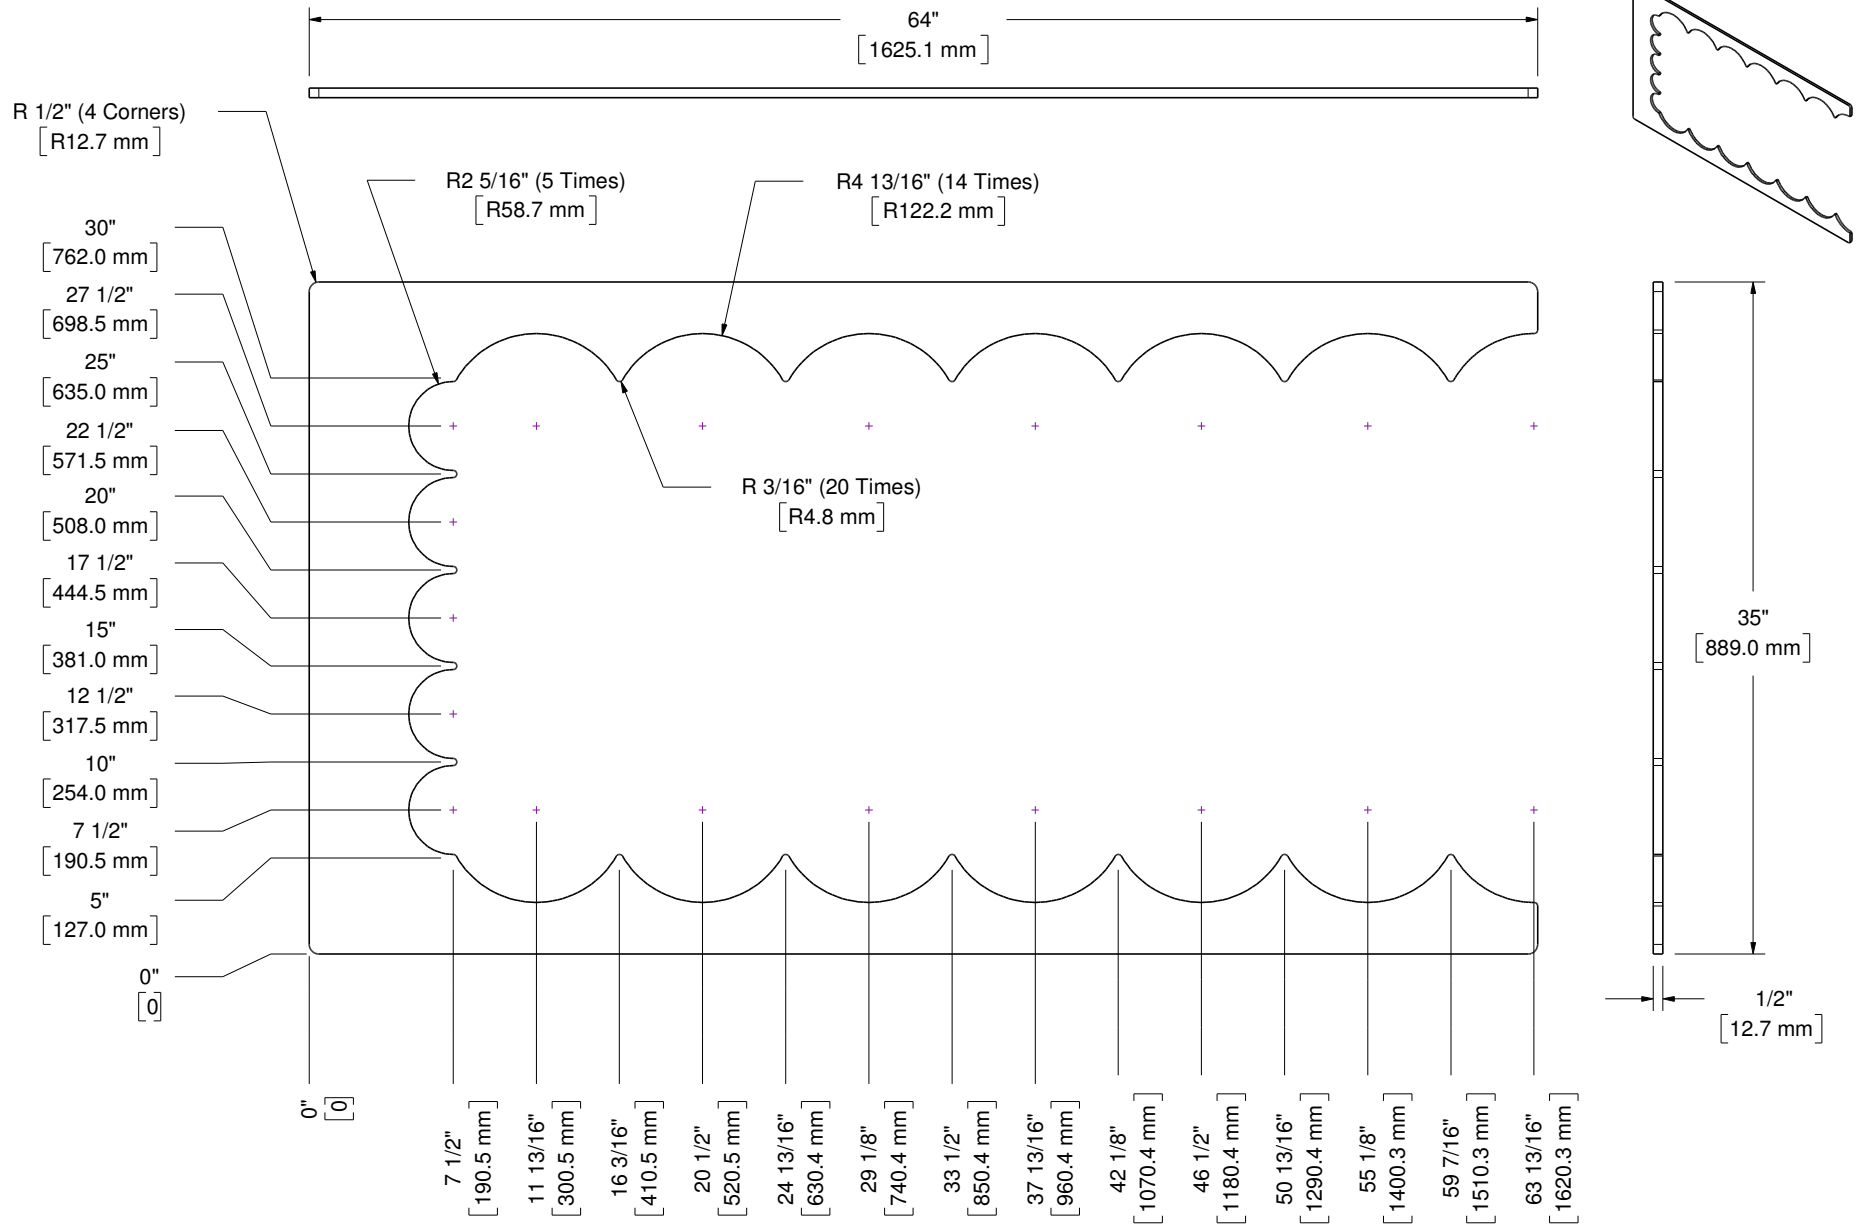

Note: Values Enclosed With
[Brackets] Are in mm

Top View

Front View

Right View

Backboard Detail - 3/4" Melamine
(1 Required)

Trim Detail - 1/2" MDF
(1 Required)

Support Detail - 1/2" MDF
(1 Required)

Pin Detail - 3/8" Hardwood Dowel
(54 Required)

Disk Detail - 1/4" Melamine
(3 - 5 Required)