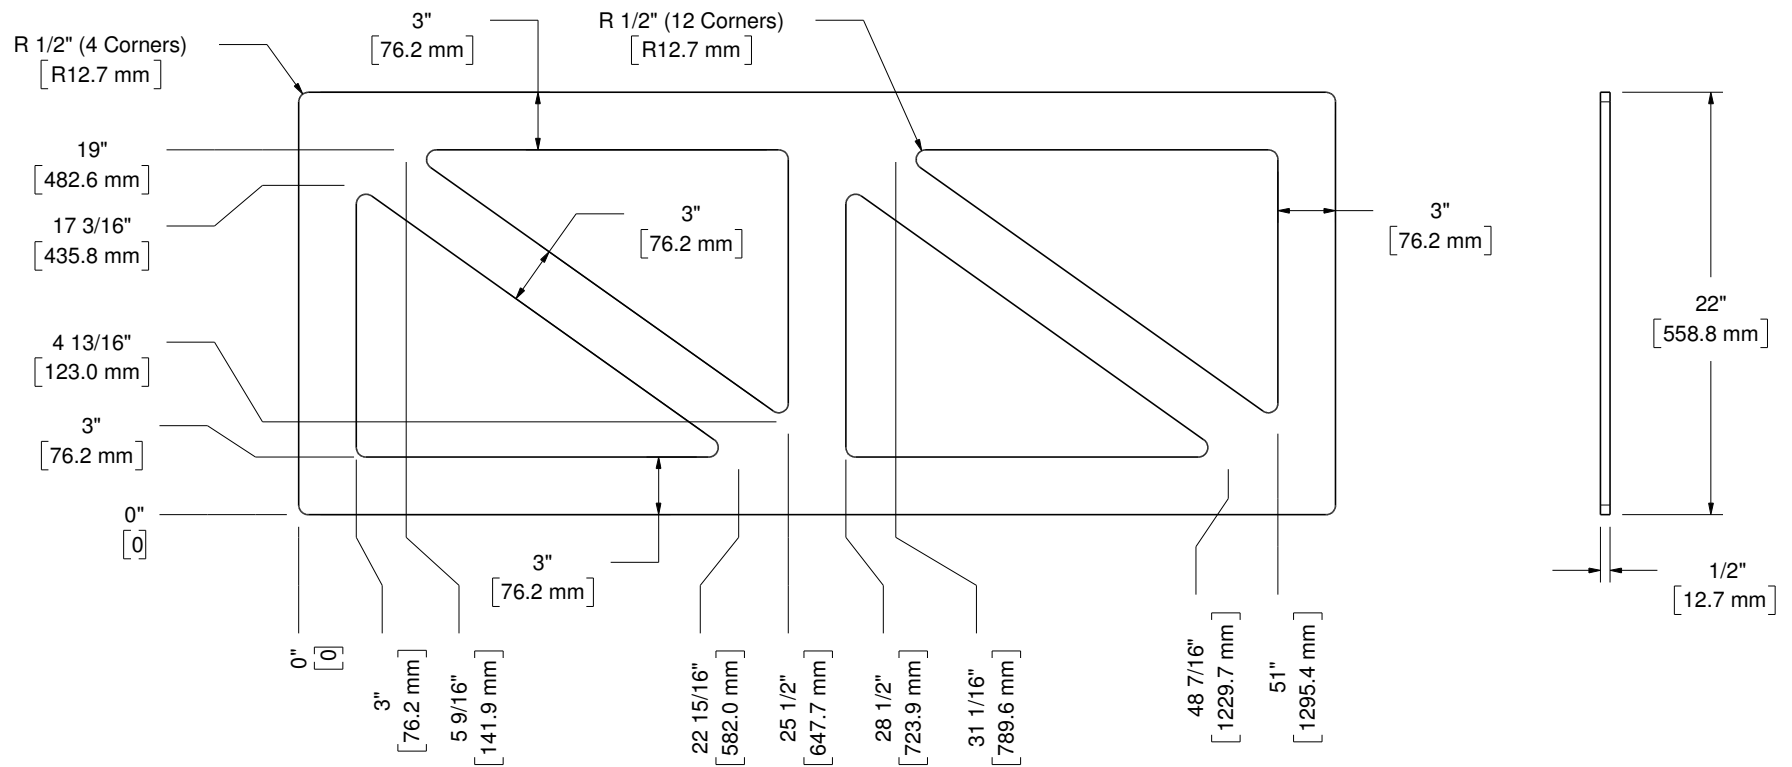

Note: Values Enclosed With
[Brackets] Are in mm

Top View

Front View

Right View

Backboard Detail - 3/4" Melamine
(1 Required)

Trim Detail - 1/2" MDF
(1 Required)

Support Detail - 1/2" MDF
(1 Required)

Pin Detail - 3/8" Hardwood Dowel
(54 Required)

Disk Detail - 1/4" Melamine
(3 - 5 Required)