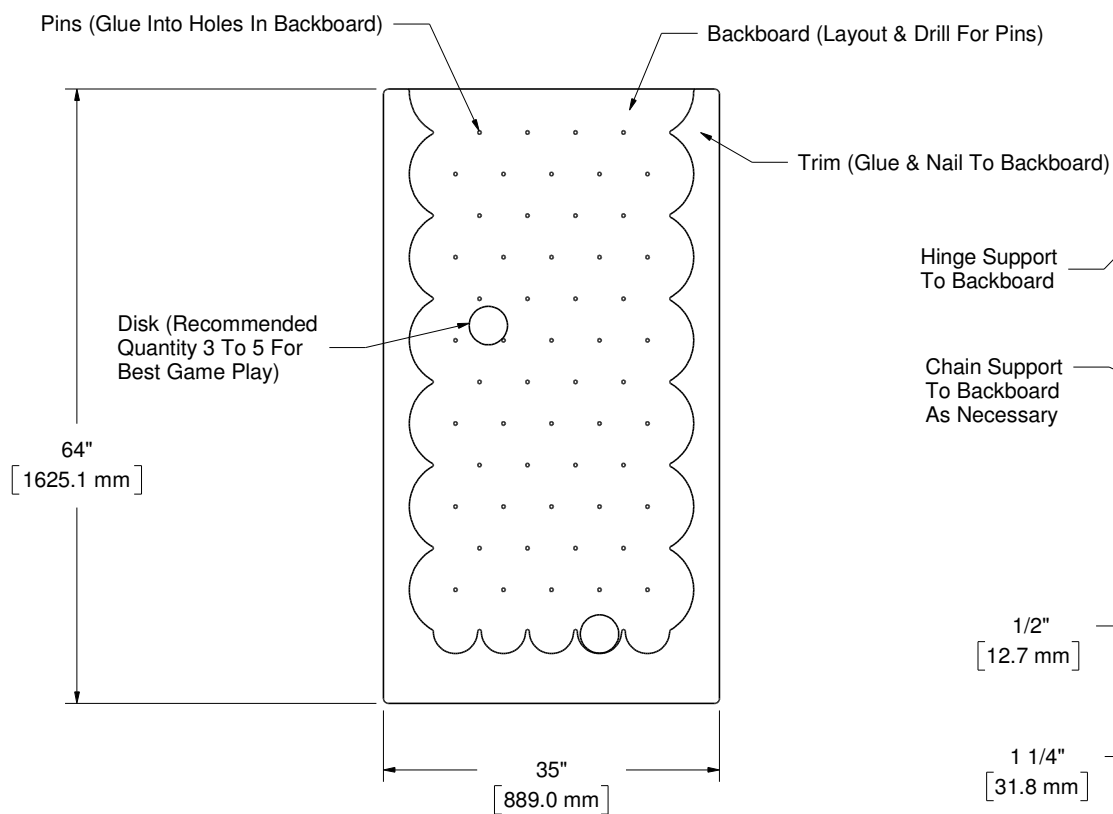

Note: Values Enclosed With
[Brackets] Are in mm

Top View

Front View

Right View

Backboard Detail - 3/4" Melamine
(1 Required)

Trim Detail - 1/2" MDF
(1 Required)

Support Detail - 1/2" MDF
(1 Required)

Pin Detail - 3/8" Hardwood Dowel
(54 Required)

Disk Detail - 1/4" Melamine
(3 - 5 Required)