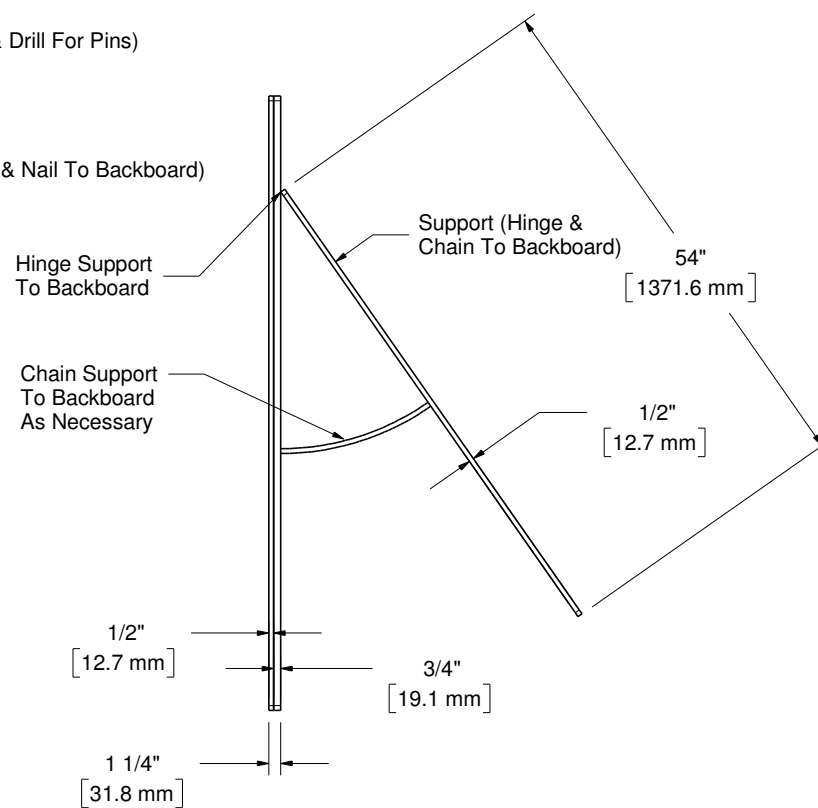

Note: Values Enclosed With
[Brackets] Are in mm

Top View

Front View

Right View

Backboard Detail - 3/4" Melamine
(1 Required)

Trim Detail - 1/2" MDF
(1 Required)

Support Detail - 1/2" MDF
(1 Required)

Pin Detail - 3/8" Hardwood Dowel
(54 Required)

Disk Detail - 1/4" Melamine
(3 - 5 Required)