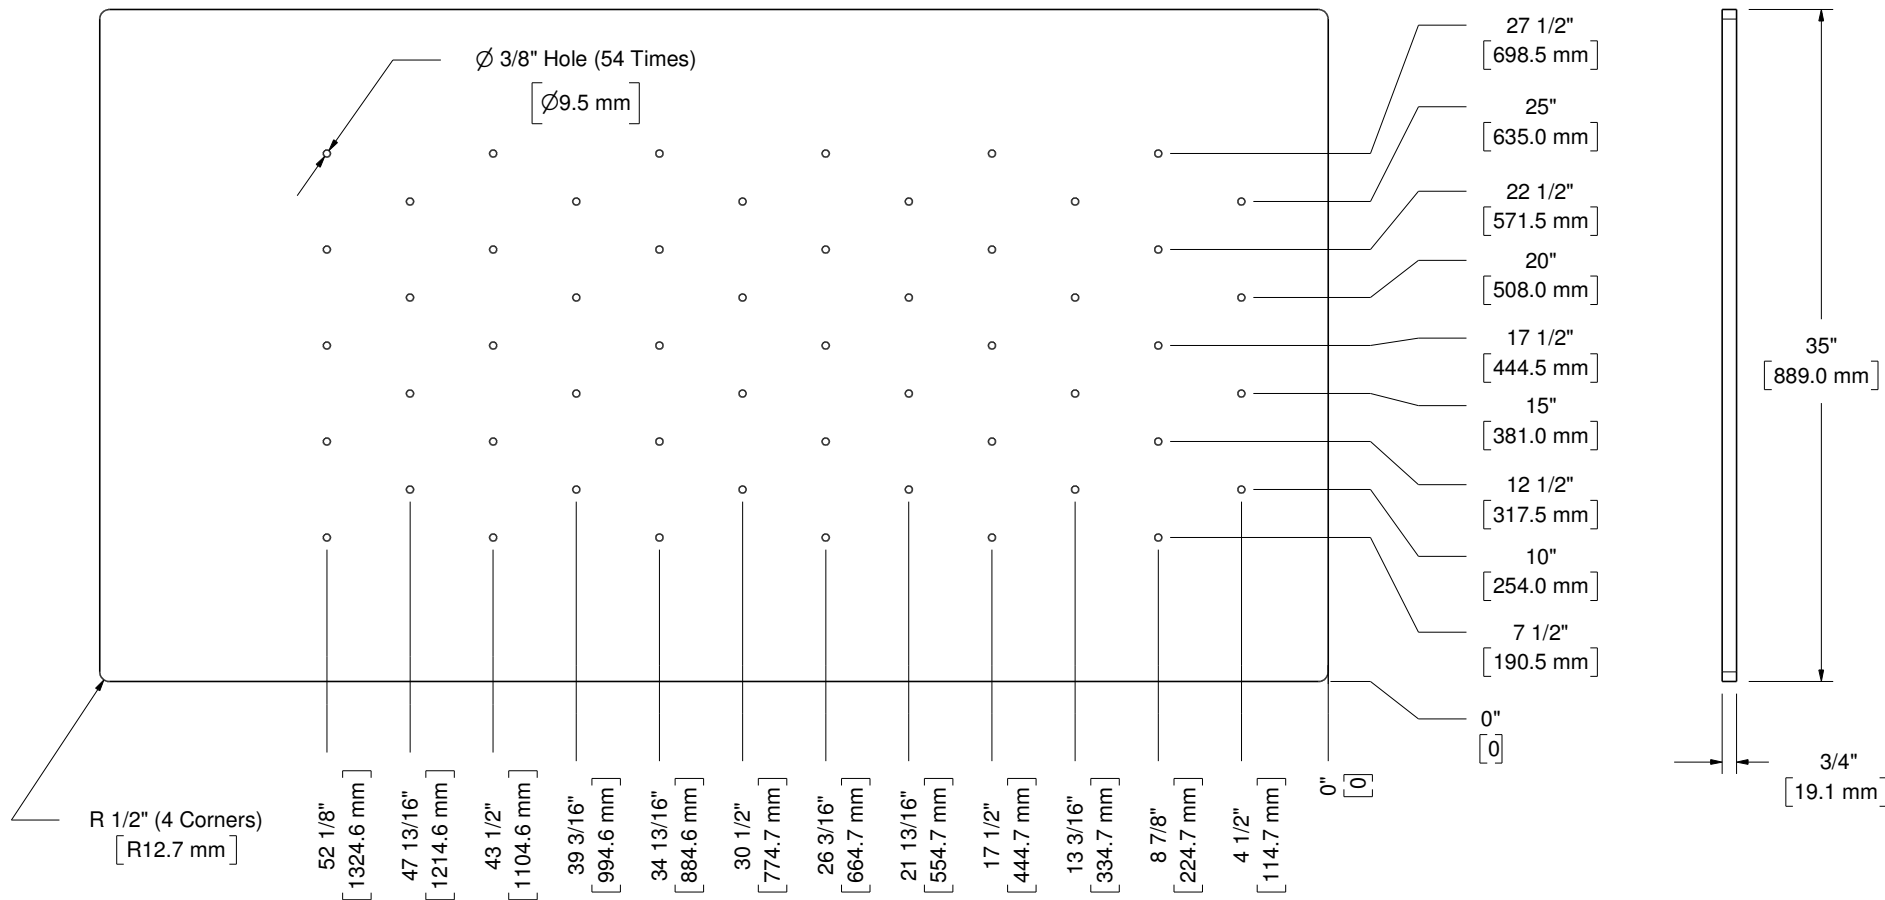

Note: Values Enclosed With
[Brackets] Are in mm

Top View

Front View

Right View

Backboard Detail - 3/4" Melamine
(1 Required)

Trim Detail - 1/2" MDF
(1 Required)

Support Detail - 1/2" MDF
(1 Required)

Pin Detail - 3/8" Hardwood Dowel
(54 Required)

Disk Detail - 1/4" Melamine
(3 - 5 Required)