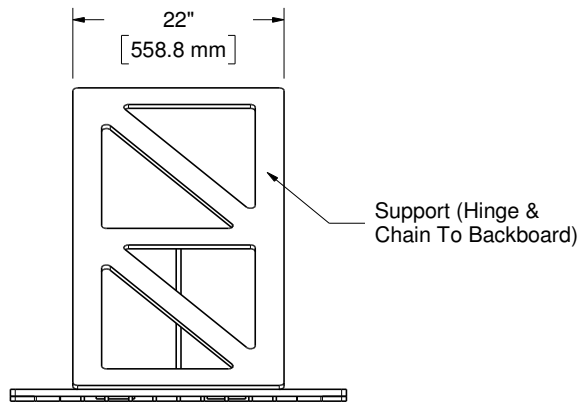

Note: Values Enclosed With
[Brackets] Are in mm

Top View

Front View

Right View

Backboard Detail - 3/4" Melamine
(1 Required)

Trim Detail - 1/2" MDF
(1 Required)

Support Detail - 1/2" MDF
(1 Required)

Pin Detail - 3/8" Hardwood Dowel
(54 Required)

Disk Detail - 1/4" Melamine
(3 - 5 Required)