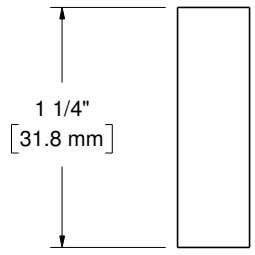

Note: Values Enclosed With
[Brackets] Are in mm

Top View

Front View

Right View

Backboard Detail - 3/4" Melamine
(1 Required)

Trim Detail - 1/2" MDF
(1 Required)

Support Detail - 1/2" MDF
(1 Required)

Pin Detail - 3/8" Hardwood Dowel
(54 Required)

Disk Detail - 1/4" Melamine
(3 - 5 Required)